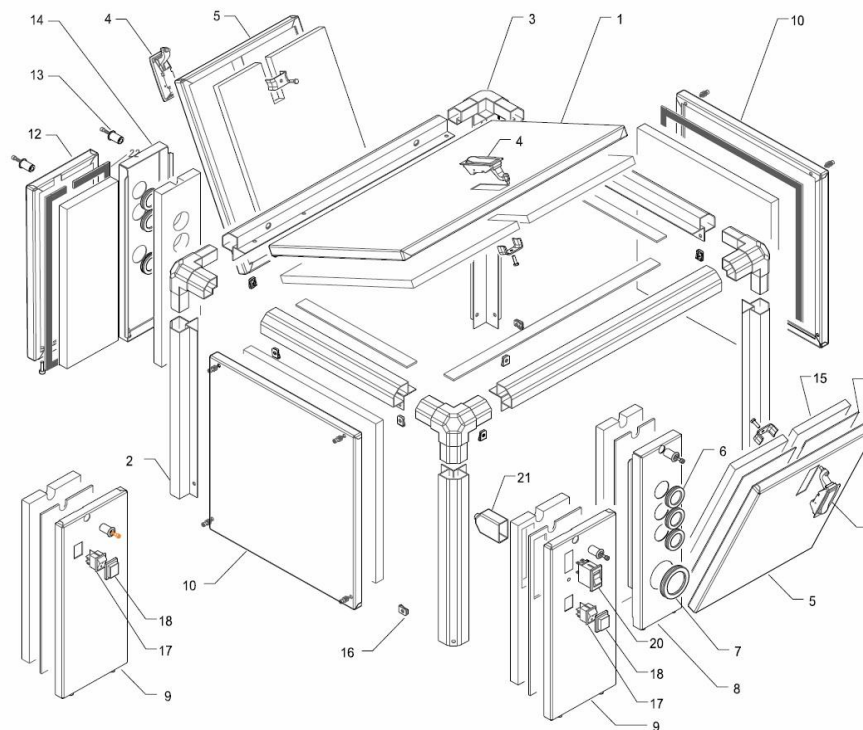

D_1484_6_2		Cabina			
FIG.	REF.	QTY	DESCR.	FROM	UPTO
1	1D020104	1	Puerta Superior (Desnuda)		
2	1D020105	1	Kit De Dibujar Piezas		
3	1D020106	4	Esquina		
4	1D020107	3	Ajuste De Cierre		
5	1D020108	2	Puerta Lateral Del Motor (Desnuda)		
6	1D020023	6	Soporte De Cable		
7	1D020109	1	Enganche Central		
8	1D020110	1	Panel Derecho (Desnudo)		
9	1D020111	1	Puerta Lateral Derecha Del Alternador (Desnuda)		
10	1D020112	2	Panel Delantero / Trasero (Desnudo)		
11	1D020057	1	Kit De Insonorizaci3N Legetolex		
12	1D020113	1	Puerta Lateral Izquierda Del Alternador (Desnuda)		
13	1D020114	4	Bush H 26,5		
14	1D020115	1	Panel Izquierdo (Desnudo)		
15	1D020116	1	Kit De Insonorizaci3N Fonomap		
16	1D020117	12	Union M6		
17	1D020118	1	Interruptor 0/1 2P 16A		
18	1D020119	1	Tapa Del Interruptor Ip65		
19	1D020086	1	Junta Adhesiva Kronstik 15X4		
20	1D020120	1	Disyuntor 2P 14A		
21	1D020121	1	Tapa Del Interruptor Eta 3120 2P