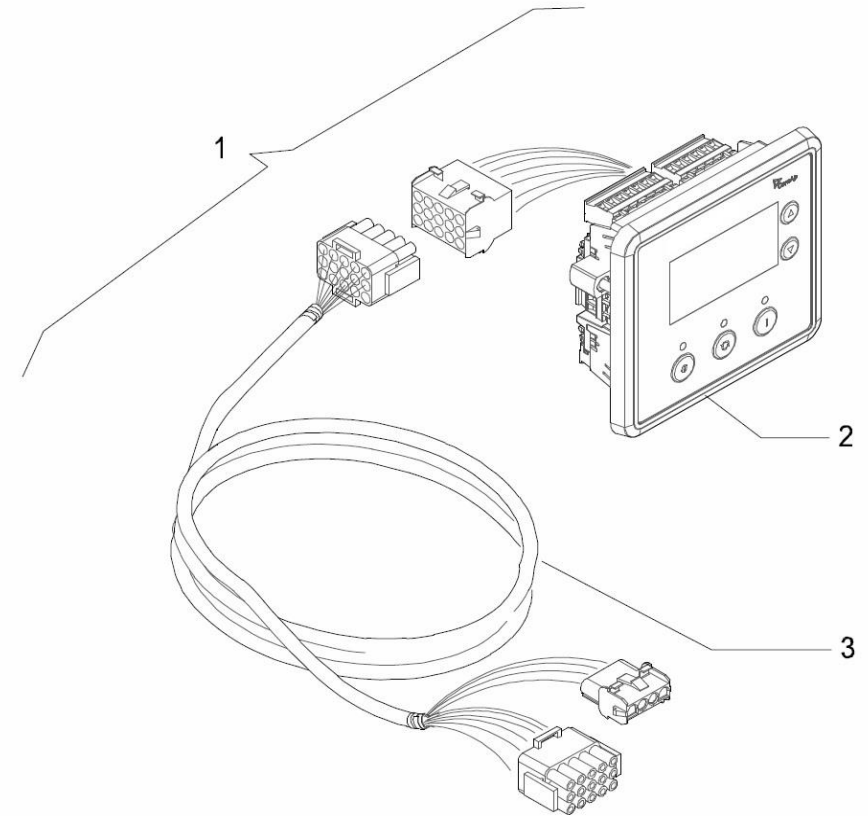

D\_1484\_5\_2

Motor Arranque

FIG.	REF.	QTY	DESCR.	FROM	UPTO
1	1D020291	1	Arrancador (Hitachi 12V		
2	1D020309	2	Perno M10X 30 Plateado		
3	1D020310	1	Tuerca M 8		

D_1484_5_3 Panel Control Remoto						
FIG.	REF.	QTY	DESCR.	FROM	UPTO	
1	1D020332	1	Panel Control Remoto 10mt (Completo)			
2	1D020333	1	Unidad Control SCO 5			
3	1D020334	1	Cable PVC 12x0,5+2X0,5 SCH D.10			