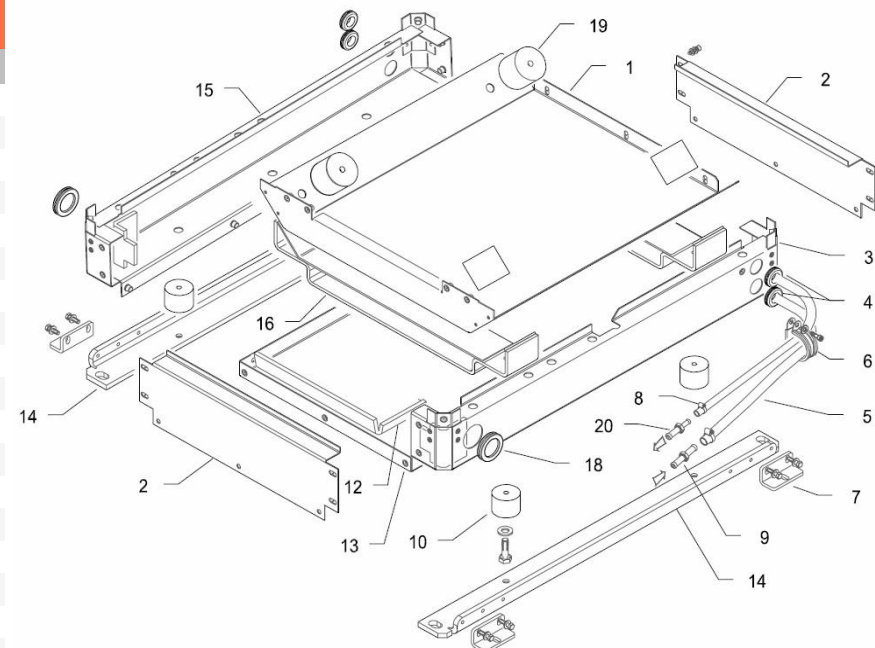

D_1484_6_1 Chasis					
FIG.	REF.	QTY	DESCR.	FROM	UPTO
1	1D020087	1	Colector De Aire		
2	1D020088	2	Panel Posterior (Desnudo)		
3	1D020089	1	Base Derecha (Desnuda)		
4	1D020090	4	Ojal Dm.16		
5	1D020091	1	Tubo De Combustible A1 D.8 Iso7840		
6	1D020092	1	Abrazadera De Goma D. 30		
7	1D020093	4	Soporte De FijaciÓN Externo		
8	1D020018	6	Abrazadera D. 10/ 16 H 9		
9	1D020094	2	Boquilla De AdmisiÓN De Combustible		
10	1D020095	4	Amortiguador D40X30 55Sh M8 "C"		
11	1D020096	1	Soporte De Amortiguador Doble Izquierdo		
12	1D020057	1	Kit De InsonorizaciÓN Legetolex		
13	1D020097	1	Fondo De Caja (Desnudo)		
14	1D020098	1	Soporte De Amortiguador Doble Derecho		
15	1D020099	1	Base Izquierda (Desnuda)		
16	1D020100	2	Soporte De Soporte Del Motor / Alternador		
17	1D020023	2	Soporte De Cable		
18	1D020101	2	Ojal D.120 / 200/40		
19	1D020102	4	Amortiguador D40X30 40 Sh M8 "B"		
20	1D020103	1	Boquilla De Combustible