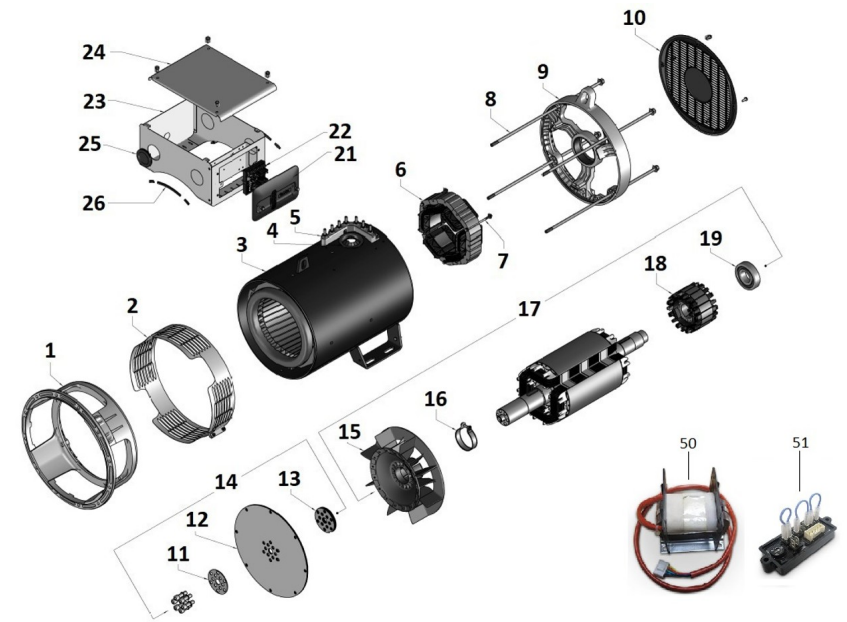

D 605113050ZI6 Alternator Spare Parts TYPE C From 30/12/2021

Fig.	Ref.	Qty.	Descr.	Obs	From	UpTo
1	605113050ZI6.1	1	Drive End Bracket			
2	605113050ZI6.2	1	Protection Screen			
3	605113050ZI6.3	1	Frame and Stator			
4	605113050ZI6.4	1	Cable Grommet diam. 70 mm			
5	605113050ZI6.13	1	Kit Terminal Board 7			
6	605113050Z4.4	1	Exciter Stator H-45 6P			
7	605113050ZI6.6	1	Exciter Stay Bolt H-45			
8	605113050ZI6.7	1	Cover Stay Bolt			
9	605113075ZI2.3	1	Non Drive end Bracket			
10	605113050ZI6.9	1	Rear Seal			
11	605113050Z4.23	1	Disc Bloking Ring-Spacer			
12	605113050ZI6.10	1	Disc SAE 11,5			
13	605113050Z4.19	1	Ring Spacer Vol. 8 - 10			
14	605113050Z4.21	1	Kit Coupling Disc Plates SAE 11,5			
15	605113050Z4.17	1	Plastic Fan			
16	605113050Z4.16	1	Clamp			
17	605113050ZI6.11	1	Rotor Assy			
18	605113050ZI6.12	1	Exciter Armature H-45 6P (+ Diodes T30)			
19	605113050Z4.13	1	Rear Bearing 6309-2RS C3			
21	M9909505310	1	Regulator Cap			
22	60500023.1	1	Electronic Regulator DSR			
23	M7510603373	1	Terminal Box			
24	M9903910114	1	Terminal Box Lid			
25	605113050Z4.12	1	Cable Grommet			
26	19620078	1	Rubber Profile EPDM 0,54m			
50	60511386P	1	PD500 Parallel Device			
51	60511387P	1	PD-I Parallel Device