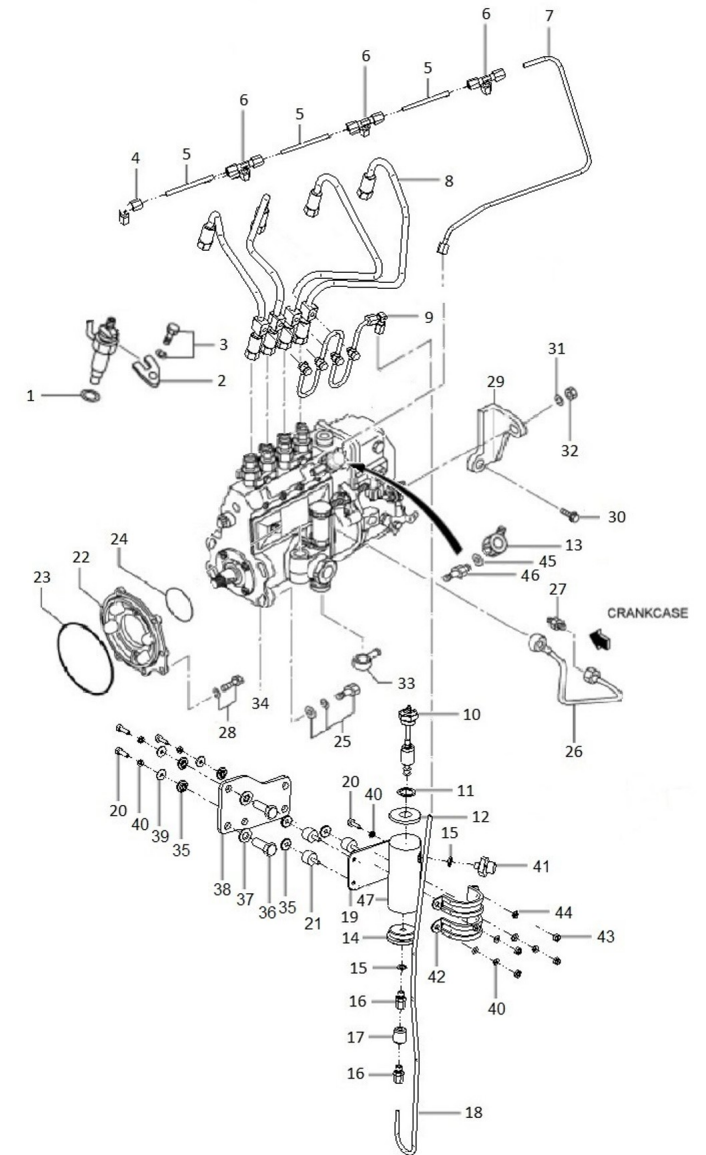

Genset 45 GT/GTC & 54 GTA/GTAC TAC

Fuel System

D SM56GTDN 04 1 Fuel Pipe And Fuel Leak Alarm

Fig.	Ref.	Qty.	Descr.	Obs	From	UpTo
1	17024013	4	Gasket Nozzle			
2	17824013	4	Support, Nozzle			
3	17822118	4	Bolt, Flange			
4	17A14026	1	P-WV 6L Male Stud Equal Elbow Fitting			
5	17A14030	3	Steel Pipe 6mm L 80mm			
6	17A14025	3	P-TV 6L Male Stud Equal Tee Fitting			
7	17B14010	1	Pipe D6mm			
8	17B24010R	1	Double Wall Pipes Kit			
9	17B14019	1	Assy,Fuel Return			
10A	17517009.1	1	Fuel Leak Switch 12V			
Figure A for 12V System						
10B	17517017.1	0	Fuel Leak Switch 24V	#		
Figure b for 24V System						
11	56000086	1	Washer 22,3-29-1,5			
12	17517009.3	1	Cover, Upper			
13	17A14010	1	Return Fuel Joint			
14	17517009.4	1	Lower cover			
15	56000061	2	Washer 10-16-1,5			
16	19414028	2	P-GEV 6LR 1/8			
17	17A14029	1	1/8-28 To M10 Threat Adaptator			
18	17B14019.2	1	Fuel Leak Pipe			
19	17517009.6	1	Alarm Bracket			
20	52102157	4	Bolt DIN 933 M6-20 8.8			
21	17414009	3	Anti Vibration Mount			
22	17A25005	1	Flange, inj.pump			
23	17420047	1	O-Ring D. 140X2			
24	17520075	1	O-Ring D. 75X25			
25	17425029	4	Bolt,W/Washer			
26	17B21094	1	Pipe,Oil			
27	17424032	1	Connector			
28	17721012	1	Bolt,W/Washer