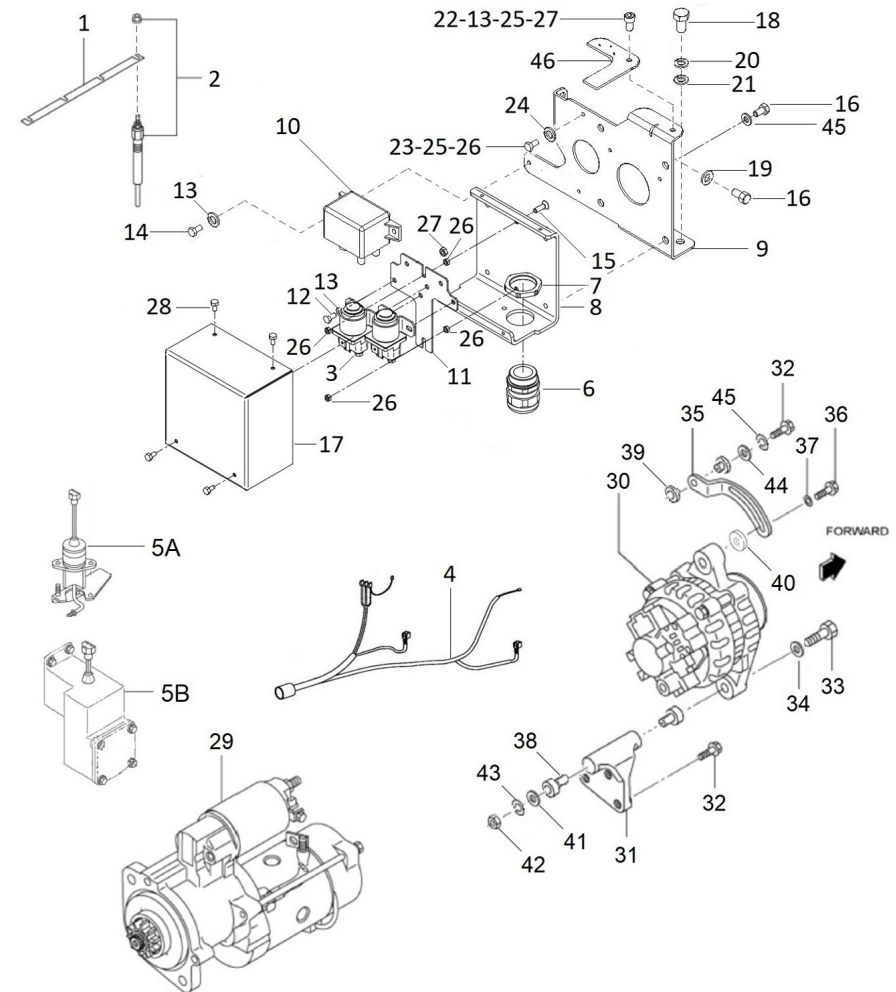

D SM56GTDN 05 1 Electrical System 12V

Fig.	Ref.	Qty.	Descr.	Obs	From	UpTo
32	52102258	1	Bolt DIN 933 M8-25 8.8			
33	52101324	1	Bolt DIN 931 M10-110 8.8			
34	53038010	1	Washer DIN 6798-A 10			
35	17427007G.2	1	Plate, Adjusting Generator - 2-PoleS			
36	52102259	1	Bolt DIN 933 M8-30 8.8			
37	51031008	1	Washer DIN 9021 8			
38	17117011	2	Bracket Bakelite Bushing			
39	17117012	2	Tensor Bakelite Bushing			
40	17217015	1	Spacer 8,5X22X3,5			
41	51030010	1	Washer DIN 125-10			
42	52120010	1	Nut DIN 934 M10 8.8			
43	53033010	2	Washer GROWER DIN 127-10			
44	51030008	4	Washer DIN 125-8			
45	53033008	10	Washer GROWER DIN 127-8			
46	17B10018	1	Pipe Bracket