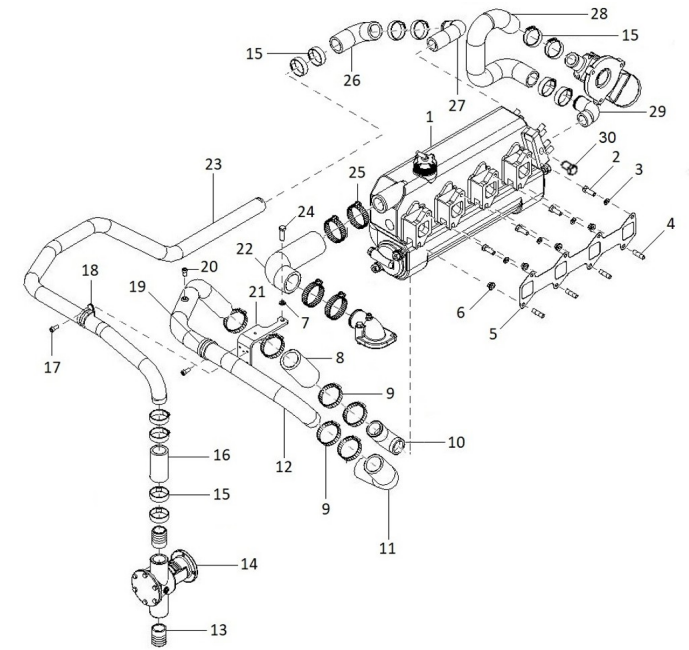

Genset 45 GT/GTC & 54 GTA/GTAC TAC

Cooling System

D SM56GTDN 03 2 Cooler Pipes

Fig.	Ref.	Qty.	Descr.	Obs	From	UpTo
1	17811000DNVR	1	Water Cooler Assy (R)			
2	52102258	4	Bolt DIN 933 M8-25 8.8			
3	53038008	4	Washer DIN 6798-A 8			
4	14711008	4	Stud,cover			
5	17421035	1	Gasket,Exhaust Manifold			
6	51125008	4	Nut Exhaust			
7	53033008	1	Washer GROWER DIN 127-8			
8	15211053	1	Pipe 38-50-100			
9	54082032	8	Clamp DIN 3017 32-50/12 W4			
10	17111011	1	Elbow 1 1/8"			
11	15211026	1	Elbow,rubber			
12	17411024	1	Pipe,from cooler to engine D38 e2			
13	60180007	2	Outlet Coupling			
14	36511000	1	Cross Brace Pump from 74 to 616			
15	54082025	12	Clamp DIN 3017 25-40/12 W4			
16	13611038	1	Pipe 30-40-75			
17	52103156	2	Bolt DIN 912 M6-16 8.8			
18	59071324	1	Clamp RSGU 1 32/15 W1			
19	59071383	1	Clamp TYP.1 38/15 W1			
20	13811035	1	Bolt,bleed			
21	17A11014	1	Bracket			
22	17411013	1	Thermostat Water Outlet Elbow			
23	17B11011	1	Brass Pipe D32			
24	52102259	1	Bolt DIN 933 M8-30 8.8			
25	54082040	4	Clamp DIN 3017 40-60/12 W4			
26	17411035	1	Elbow Rubber			
27	14711030	1	Brass Elbow Connector			
28	17811034	1	Rubber Wet Exhaust Inlet Bend			
29	14711021	1	Elbow N°1			
30	19411027	1	Plug