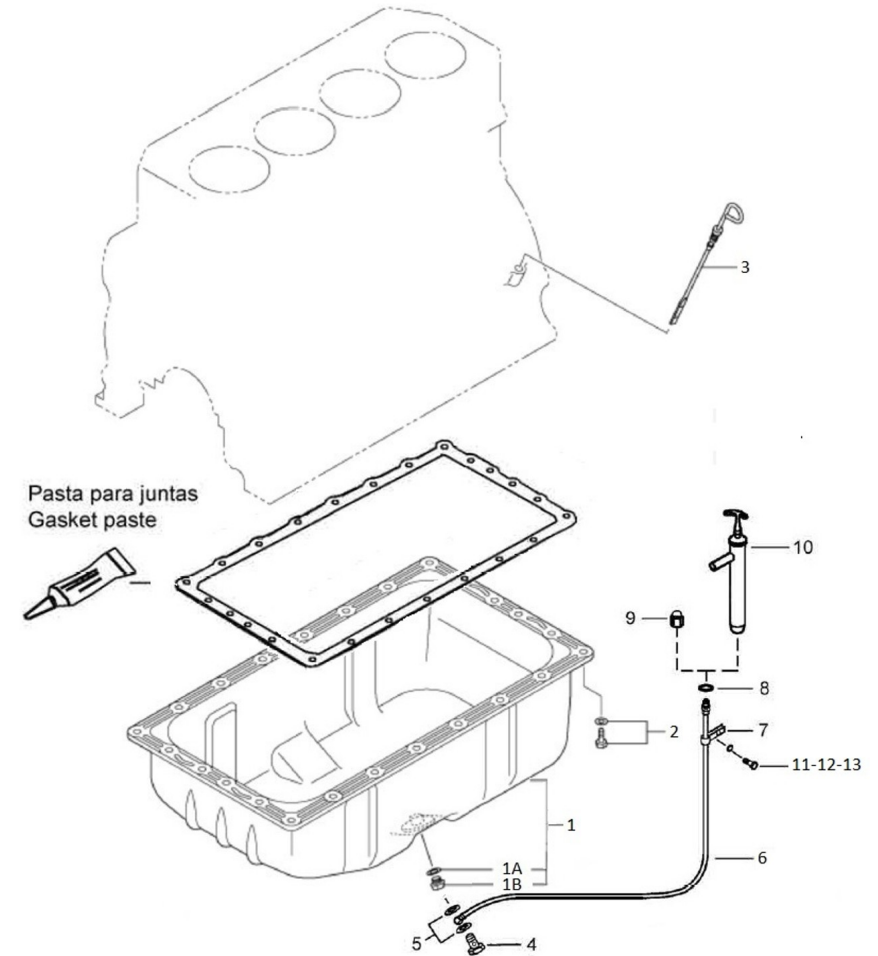

Genset 45 GT/GTC & 54 GTA/GTAC TAC

Engine Body

D GU01 1 11 Oil Pan

Fig.	Ref.	Qty.	Descr.	Obs	From	UpTo
1	17420030	1	Oil PAN Assy			
1A	17220031	1	Plug			
1B	17420031	1	Gasket,Oil DRAIN			
2	17821012	24	Bolt,W/Washer			
3	17420029	1	Gauge Oil LEVEL			
4	12814051	1	Screw,eye			
5	56000069	2	Washer 14-20-1,5			
6	17114021	1	Extraction Hose			
7	17214022	1	Bracket, Pipe			
8	56000217	1	Washer 13-20-3			
9	16514020	1	Plug			
10	14714001	1	Oil Extraction Pump			
11	52102360	1	Bolt DIN 933 M12-35 8.8			
12	53033012	1	Washer Grower DIN 127-12			
13	51030012	1	Washer DIN 125-12