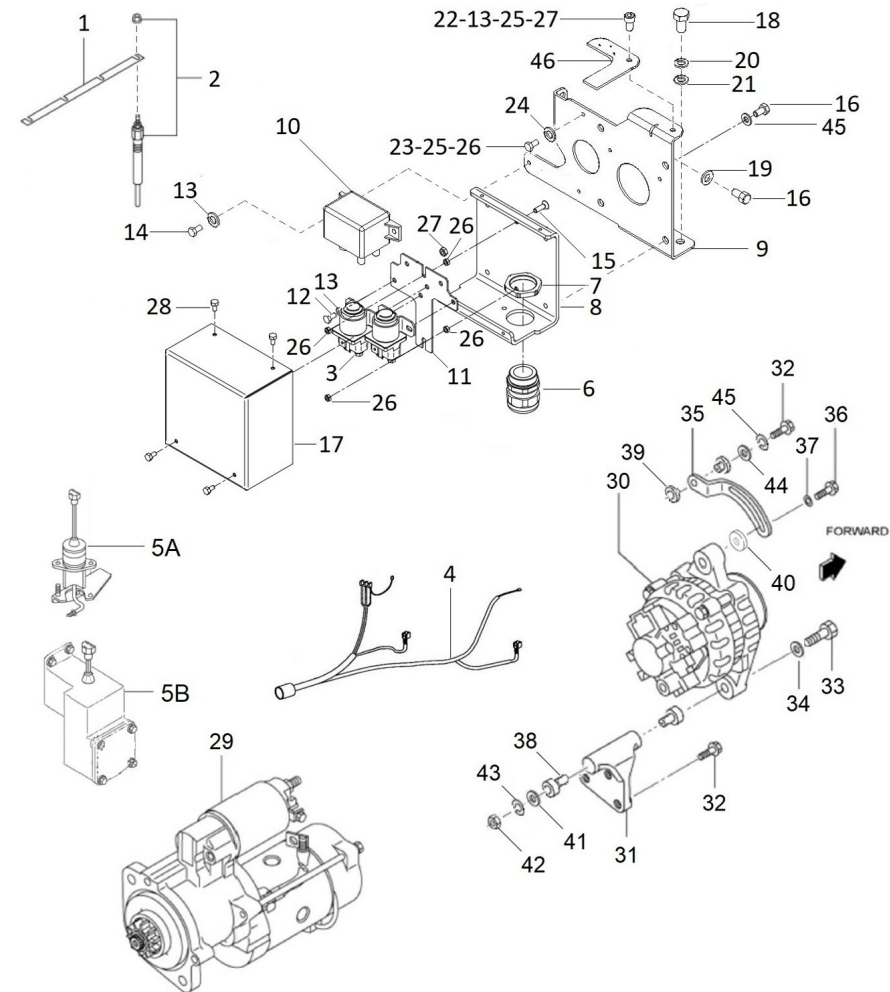

D SM56GTDN 05 1 Electrical System 12V

Fig.	Ref.	Qty.	Descr.	Obs	From	UpTo
1	17427018	1	Plate Glow Plug			
2	17827017	4	Plug, Glow			
3	17527005	2	Relay 12V 200A			
4	6097B206	1	Elect. Inst. G. SM-56 DNV			
5A	17B21136	1	Solenoid(12V)			
Figure A for Standard System						
5B	60972516	1	G.A.C 175 Series 12V Integrated Actuator			
Figure b for Parallel System						
6	60900313	1	Cable Gland Captor-2000 PG29			
7	60900314	1	Hexagonal Locknut Captor-2000 PG29			
8	6097A004	1	Back Part Metal Box			
9	17B17001	1	Relays Box Bracket			
10	19017113	1	Relay 12V Earth Isolated Nagares			
11	6097A002.03	1	Relay Bracket			
12	58101155	4	Bolt DIN 933 M6-12 Nylon			
13	51030006	7	Washer DIN 125-6			
14	52102154	2	Bolt DIN 933 M6-10 8.8			
15	54105157	2	Bolt DIN 7991 M6-20 INOX.			
16	52102256	6	Bolt DIN 933 M8-16 8.8			
17	6097A005	1	Metal Box Cover			
18	52102308	1	Bolt DIN 933 M10-25 8.8			
22	52103156	1	Bolt DIN 912 M6-16 8.8			
23	52102106	1	Bolt DIN 933 M5-15 8.8			
24	51030005	1	Washer DIN 125-5			
25	53033006	2	Washer GROWER DIN 127-6			
26	52120005	5	Nut DIN 934 M5 8.8			
27	52120006	5	Nut DIN 934 M6 8.8			
28	52102104	4	Bolt DIN 933 M5-10 8.8			
29	17827001	1	Starter Assy			
30	17427011G	1	Alternator 12V/50A			
31	17427002G.1	1	Alternator Bracket, Earth Isolated