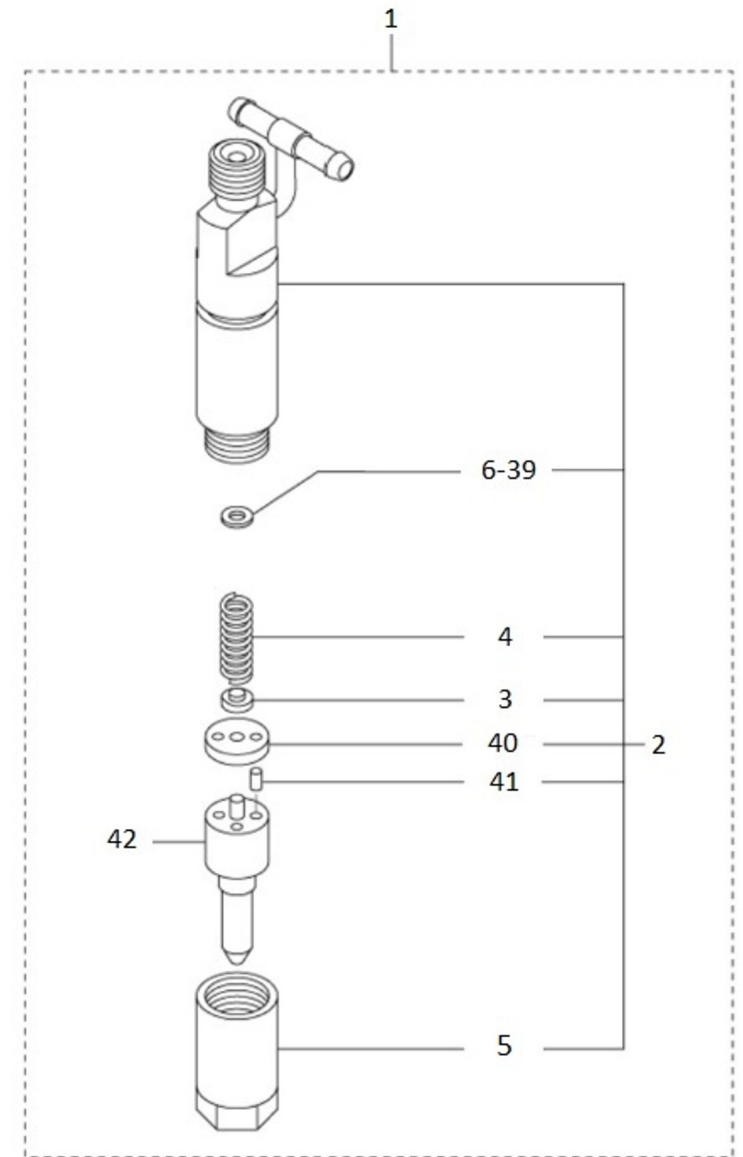

Genset 45 GT/GTC & 54 GTA/GTAC TAC

Fuel System

D SM56GTDN 4 2 Injection Nozzle

Fig.	Ref.	Qty.	Descr.	Obs	From	UpTo
1	17B24044	1	Nozzle Assy			
2A	17A26042	3	Injection Nozzle			
2B	17A26043	1	Injection Nozzle			
3	17026103	4	Pin,pressure			
4	17026104	4	Spring,pressure			
5	17A26006	4	Nut			
7	17026144	0	Washer 1,050	#		
8	17026145	0	Washer 1,100	#		
9	17026146	0	Washer 1,150	#		
10	17026010	0	Washer 1,20	#		
11	17026011	0	Washer 1,25	#		
12	17026012	0	Washer 1,30	#		
14	17A26014	0	Washer 4,00	#		
15	17A26015	0	Washer 4,50	#		
16	17026013	0	Washer 1,35	#		
16	17026016	0	Washer 1,50	#		
17	17026017	0	Washer 1,55	#		
18	17026019	0	Washer 1,60	#		
19	17026020	0	Washer 1,65	#		
20	17026021	0	Washer 1,70	#		
21	17026022	0	Washer 1,75	#		
22	17026023	0	Washer 1,80	#		
23	17026131	0	Washer 1,275	#		
24	17026132	0	Washer 1,325	#		
25	17026133	0	Washer 1,375	#		
26	17026134	0	Washer 1,425	#		
27	17026135	0	Washer 1,475	#		
28	17A26022	0	Washer 0,950	#		
29	17A26023	0	Washer 0,700	#		
30	17A26024	0	Washer 0,750	#		
31	17A26025	0	Washer 0,800	#