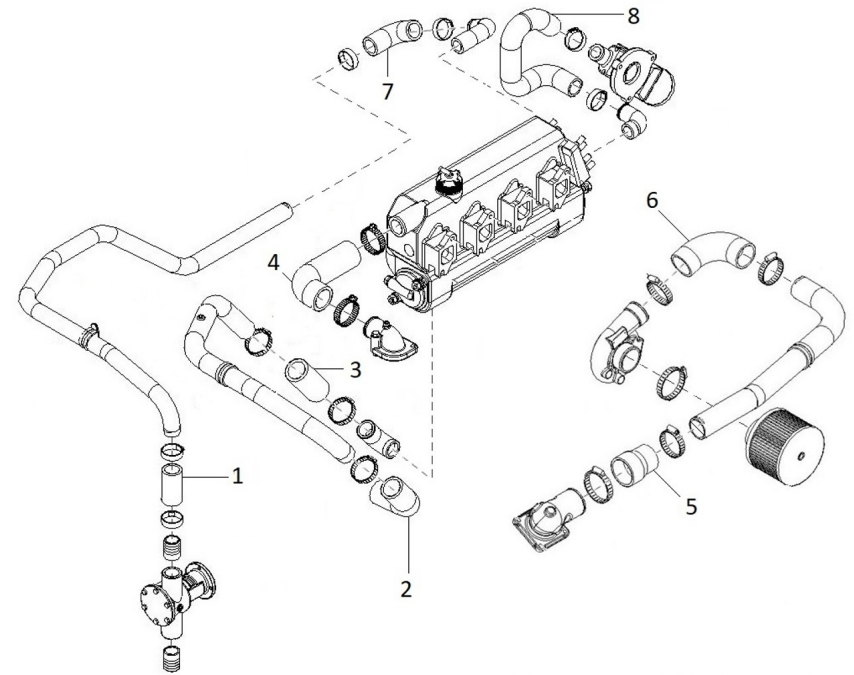

17B10100 Pipe Rubber Set, Water Line SM-56 Genset

Fig.	Ref.	Qty.	Descr.	Obs	From	UpTo
1	13611038	1	Pipe 30-40-75			
2	19411015	1	Elbow			
3	15211053	1	Pipe 38-50-100			
4	17411013	1	Thermostat Water Outlet Elbow			
5	17A10031	1	Silicone Hose Reducer D60-D50			
6	17B10030	1	Silicone Hose Straight Elbow			
7	17411035	1	Elbow Rubber			
8	17811034	1	Rubber Wet Exhaust Inlet Bend