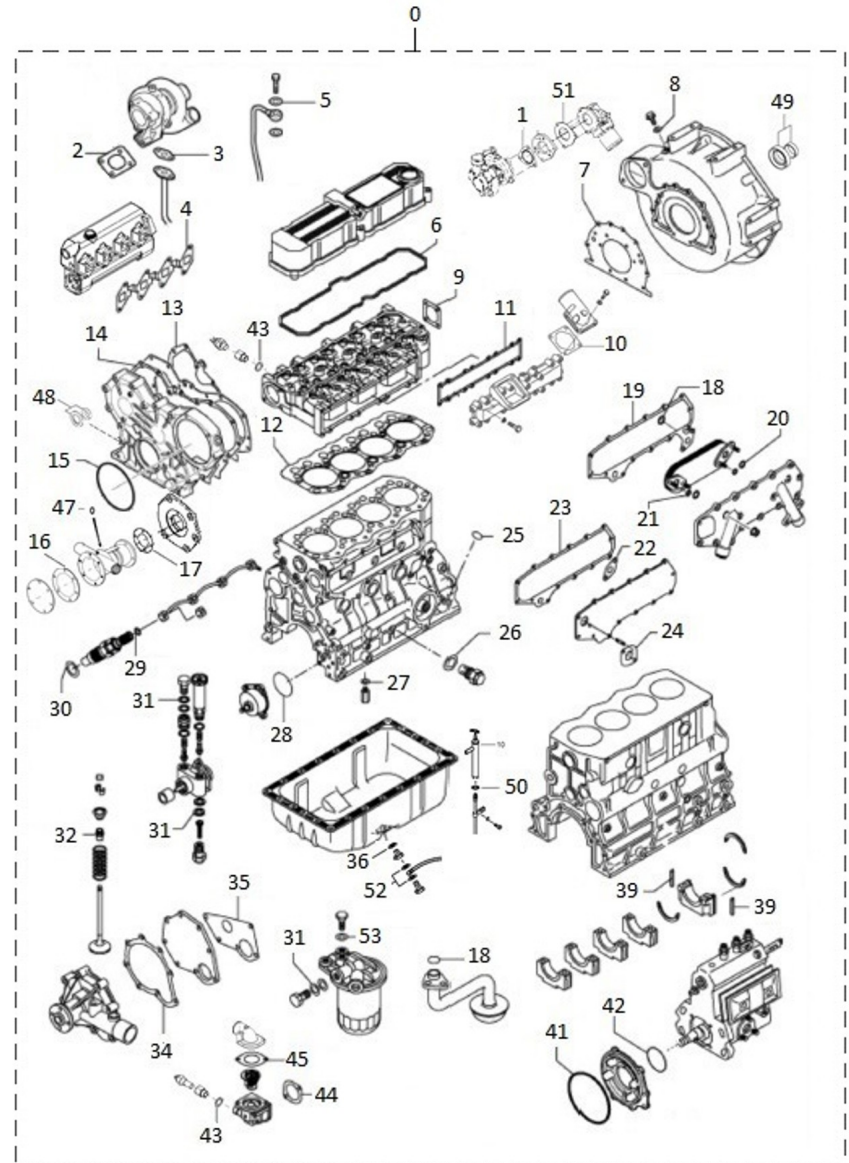

Genset 45 GT/GTC & 54 GTA/GTAC TAC

Maintenance Kit

D GU01 6 1 Gasket Kit

Fig.	Ref.	Qty.	Descr.	Obs	From	UpTo
31	17424008	10	Washer,SealING			
32	17422057	8	Seal, Valve Stem			
34	17421022G.1	1	Gasket, Pump Cover (Generator)			
35	17421041	1	Gasket,Side Cover			
36	17220031	1	Plug			
39	17420112	2	Seal,Valve			
42	17520075	1	O-Ring D. 75X25			
43	56000073	2	Copper Washer 16-23-1,5			
44	17421016G.1	1	Gasket(Generator)			
45	17111021	1	Gasket			
47	33311013	1	O-Ring D. 15X2			
48	17420039.1	1	Seal Assy,Oil			
49	13320063	1	Seal Oil			
51	17813016	1	Gasket			
53	13324011	1	Washer