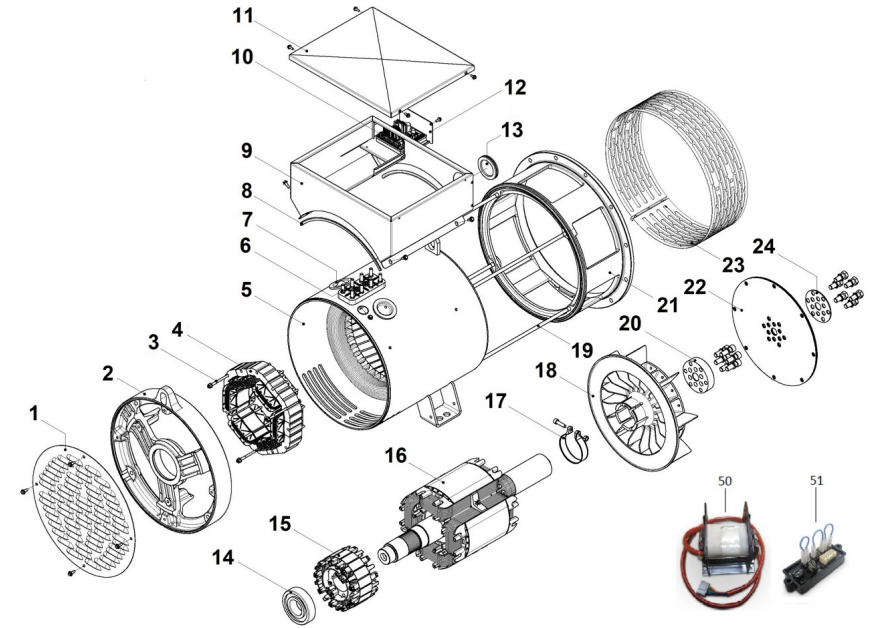

D 605113050Z4 Spare Part List Alternator Type B Upto 29/12/2021

Fig.	Ref.	Qty.	Descr.	Obs	From	UpTo
1	605113050Z4.1	1	Rear Seal			
2	605113050Z4.2	1	Non Drive End Bracket			
3	605113050Z4.3	2	Exciter Stay Bolt H-45 (S, M)			
4	605113050Z4.4	1	Exciter Stator H-45 6P			
5	605113050Z4.5	1	Frame and Stator 1M			
6	605113050Z4.6	1	Terminal Board 8 pin			
7	605113050Z4.7	1	Cable Grommet			
8	605113050Z4.8	2	PVC Rubber Profile			
9	605113050Z4.9	1	Terminal Box (Not Painted)			
10	60500023.1	1	Electronic Regulator DSR			
11	605113050Z4.10	1	Terminal Box Lid (Not Painted)			
12	605113050Z4.11	1	Regulator Holding Panel (Not Bainted)			
13	605113050Z4.12	1	Cable Grommet			
14	605113050Z4.13	1	Rear Bearing 6309-2RS C3			
15	605113050Z4.14	1	Exciter Armature H-45 6P			
16	605113050Z4.15	1	Rotor Assy 1M, MD35			
17	605113050Z4.16	1	Clamp			
18	605113050Z4.17	1	Plastic Fan			
19	605113050Z4.18	1	Cover Stay Bolt 32 M			
20	605113050Z4.19	1	Ring Spacer Vol. 8 - 10			
21	605113050Z4.20	1	Drive end bracket MD35/3			
22	605113050Z4.21	1	Kit Coupling Disc Plates SAE 11,5			
23	605113050Z4.22	1	Protection Screen MD35			
24	605113050Z4.23	1	Disc Bloking Ring-Spacer			
50	60511386P	1	PD500 Parallel Device			
51	60511387P	1	PD-I Parallel Device			
NS	605113050Z4.24	1	Kit Terminal Box Painted (2+20+75b+98+17	☒		
NS	605113050Z4.25	1	Kit USB2DxR	☒		
NS	60511320.1.11	1	Diode	☒