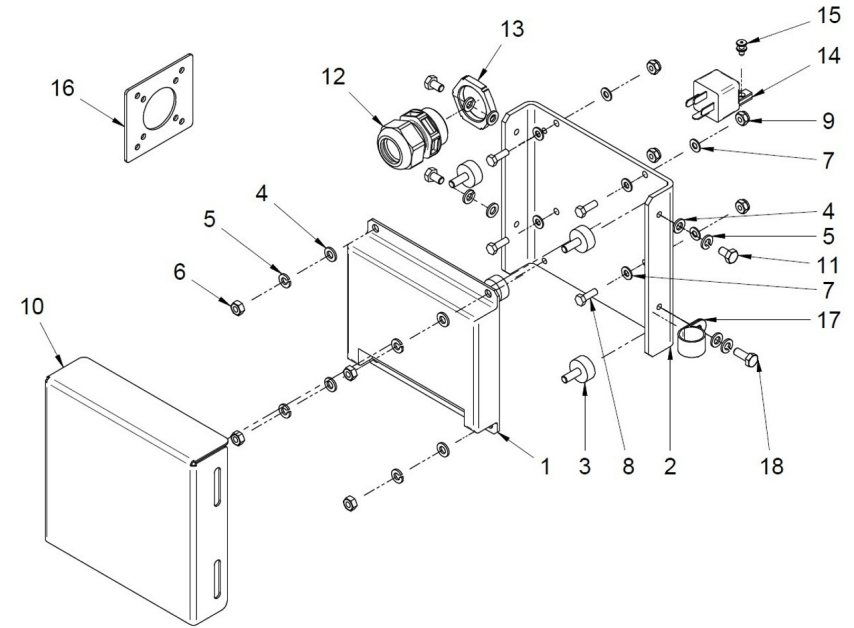

Genset 45 GT/GTC & 54 GTA/GTAC TAC

Electrical System

D 6097B501 Parallel control system 12V

Fig.	Ref.	Qty.	Descr.	Obs	From	UpTo
1	60972521	1	Speed Control Unit G.A.C. ESD-5500 Ser.			
2	17317007	1	Electronic Unit Bracket			
3	17A14009	4	Anti Vibration Mount M6			
4	51030006	8	Washer DIN 125-6			
5	53033006	8	Washer GROWER DIN 127-6			
6	52120006	4	Nut DIN 934 M6 8.8			
10	17317008	1	Parallel electronic unit cover			
11	52102154	2	Bolt DIN 933 M6-10 8.8			
12	60900310	1	Connector Press CAPTOR-2000 M32 RAL7001			
13	60900311	1	Screw Connector Press Captor-2000 M32			
14	63900028	1	Relay 12V 40/15A NO+NC with Diode			
15	51058054	1	Aluminium Rivet 4.0 X 10			
16	60573041.25G	1	Connector Adapter Parallel			
NS	60972517	1	Connector for actuator Packard type			
NS	60974223DNV	1	Auxiliary Installation Parallel TAC Genset