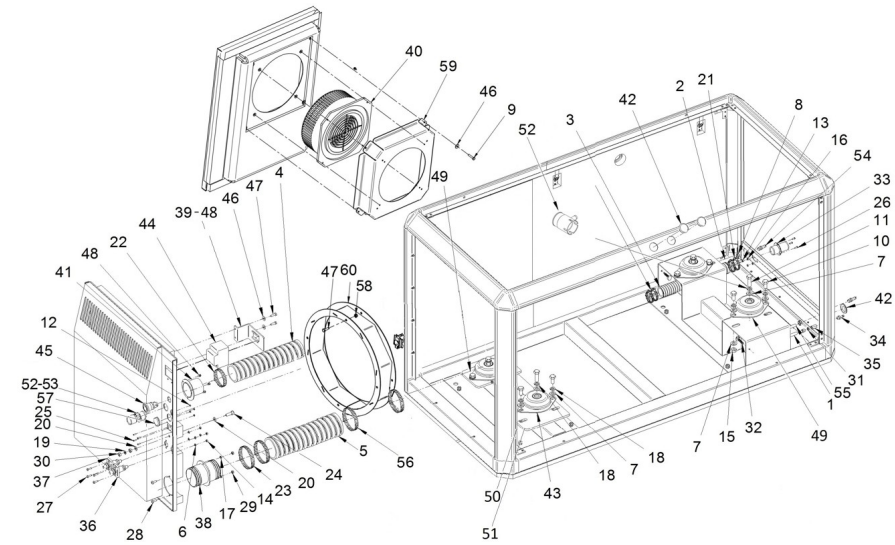

Genset 45 GT/GTC & 54 GTA/GTAC TAC

Canopy Spare Parts

D SM56GTDN 09 2 Canopy Kit

Fig.	Ref.	Qty.	Descr.	Obs	From	UpTo
61	17810011	1	PIPE JOIN			
68	54082032	2	Clamp DIN 3017 32-50/12 W4			
NS	17810011R	1	Pipe Join	☒		
NS	17B14037	1	Plastic Clamp D 17 to D14	☒		
NS	17B21069R	1	TD04HL TURBOCHARGER	☒		
NS	51058054	6	Aluminium Rivet 4.0 X 10	☒		
NS	54081020	1	Clamp DIN 3017 20-32/9 W4	☒		
NS	60594041.39	1	Gasoil Wall Bushing D12 MALE	☒		
NS	60594041.40	1	ROD Coupling 3/8 BSP	☒