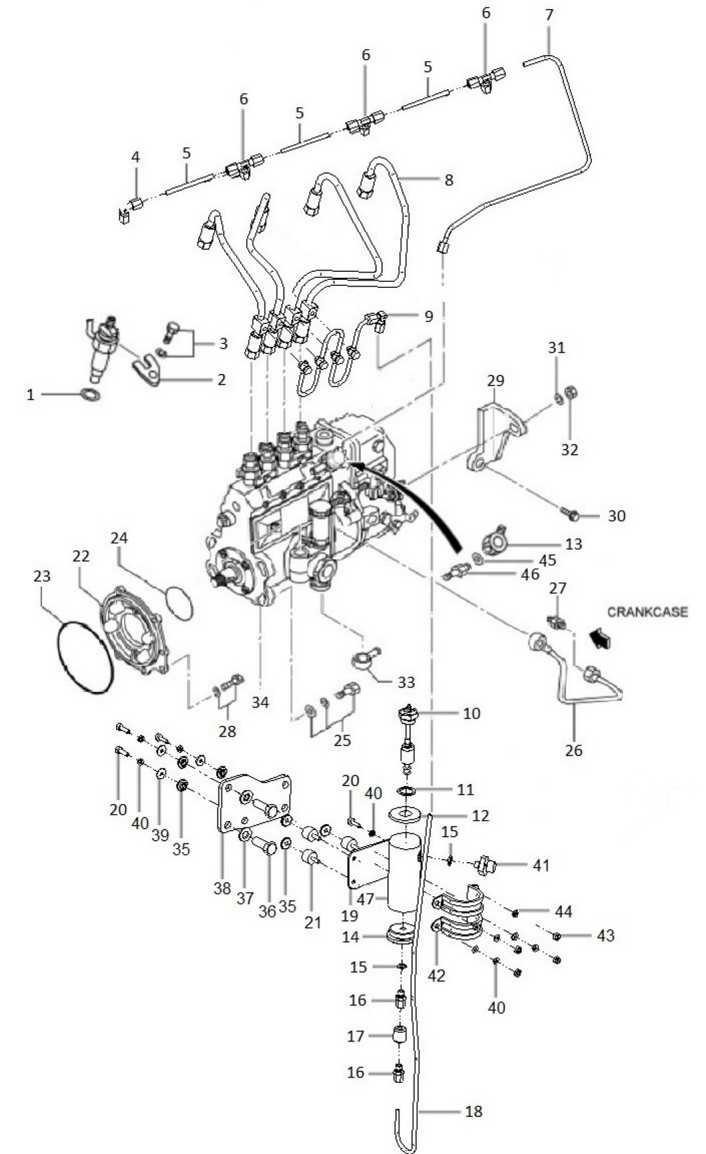

Genset 45 GT/GTC & 54 GTA/GTAC TAC

Fuel System

D SM56GTDN 04 1 Fuel Pipe And Fuel Leak Alarm

Fig.	Ref.	Qty.	Descr.	Obs	From	UpTo
29	17424034	1	Bracket,INJ.Pump			
30	17425036	1	Bolt,Flange			
31	13321016	1	Washer Spring			
32	17120049	1	Nut M8			
33	60530073	1	Union,COLOR (Generator)			
34	17B21095	1	Pump Assy,Inj(In-Line)			
35	17A17011	6	Bakelite Bushing			
36	52102360	2	Bolt DIN 933 M12-35 8.8			
37	51030012	2	Washer DIN 125-12			
38	17A17009	1	Fuel Leak Alarm Bracket,Earth Isolated			
39	51031006	3	Washer DIN 9021 6			
40	53033006	6	Washer GROWER DIN 127-6			
41	17B14032	1	Fitting 1/8 - 3/8 Nylon			
42	59072482	2	Clamp 2 48/20 W1			
43	52120006	4	Nut DIN 934 M6 8.8			
44	51030006	4	Washer DIN 125-6			
45	56000205	1	Washer 10-16-3			
46	17414011	1	Racord			
47	17517009.2	1	Tube			
NS	19424101	1	Spray stop kit