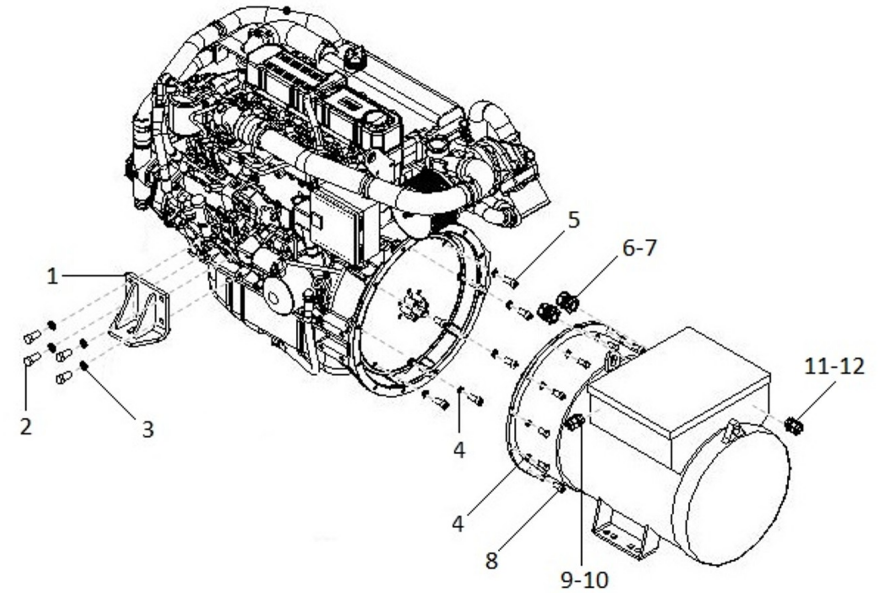

D 6057B064 Alternator Kit With Canopy

Fig.	Ref.	Qty.	Descr.	Obs	From	UpTo
1	17410001G	2	Support ANTERIUER			
2	52102359	8	Bolt DIN 933 M12-30 8.8			
3	53033012	8	Washer Grower DIN 127-12			
4	53033010	20	Washer GROWER DIN 127-10			
5	52103308	8	Bolt DIN 912 M10-25 8.8			
6	60900310	2	Connector Press CAPTOR-2000 M32 RAL7001			
7	60900311	2	Screw Connector Press Captor-2000 M32			
8	52102308	12	Bolt DIN 933 M10-25 8.8			
9	60900304	1	Coneector Press PA Grey IP68 M16			
10	60900307	1	Screw Connector Press PA Grey IP68 M16			
11	60900306	1	Connector Press CAPTOR-2000 M25 RAL7001			
12	60900309	1	Screw Connector Press Captor-2000 M25			
NS	19414022	1	Spacer 13X25X10			
NS	51058054	4	Aluminium Rivet 4.0 X 10			
NS	60900510	1	Emergency Stop PUSH BOTTOM			
NS	60900511	1	Stop PUSH BOTTOM Body			
NS	60974073G	1	W Breaker GRAY SEC. 35 TO SYStem ALT.			
NS	60974073M	1	V Breaker BROWN SEC.35 TO SYStem ALT.			
NS	60974073N	1	U Breaker BLACK SEC. 35 TO MAGNETO			
NS	60974076	1	Kit Fan Installation			
NS	60975086	1	Switch Disconnecter 125A 3 Poles			
NS	6097A165	1	Amperometric Transformer Bracket			
NS	TP.1.L.14	2	Hollow Toe Terminal Section 1 Length 14