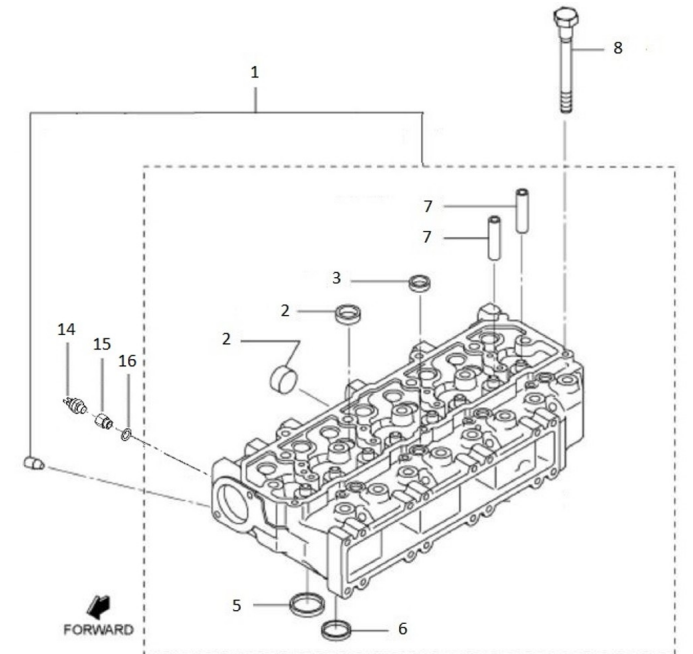

Genset 45 GT/GTC & 54 GTA/GTAC TAC

Engine Body

D GU01 1 1 Head, Cylinder

Fig.	Ref.	Qty.	Descr.	Obs	From	UpTo
1	17B21005	1	Head Assy, Cyl			
2	13121003	7	Cap SealING			
3	17220006	12	Cap, Sealing			
4	17421004	1	Gasket,Cylinder Head			
5	17421061	4	Seat,Valve,IN			
6	17421062	4	Seat,Valve,Exhaust			
7	17421002	8	Guide,Valve			
8	17421005	17	Bolt,cylinder head			
9	17420014	1	Eye,Lifting,Front			
10	17421018	1	Eye,Lifting;Head Rea			
11	17421011	1	Gasket			
12	17821012	2	Bolt,W/Washer			
13	17421012G.1	4	Bolt W/Washer (Generator)			
14	60900972	1	High Coolant, 2 Poles 96°			
15	60900999.1	1	Connection M14X1,5 5/8" EXA.19 L=25			
16	56000073	1	Copper Washer 16-23-1,5			