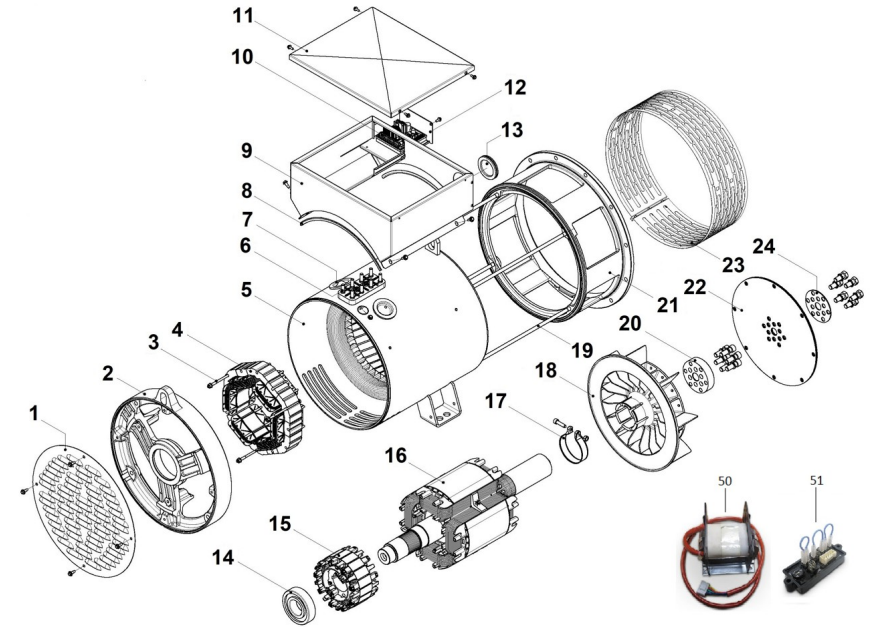

D 605113050Z4 Spare Part List Alternator Type B Upto 29/12/2021

Fig.	Ref.	Qty.	Descr.	Obs	From	UpTo
1	605113050Z4.1	1	Rear Seal			
2	605113050Z4.2	1	Non Drive End Bracket			
3	605113050Z4.3	2	Exciter Stay Bolt H-45 (S, M)			
4	605113050Z4.4	1	Exciter Stator H-45 6P			
5	605113050Z4.5	1	Frame and Stator 1M			
6	605113050Z4.6	1	Terminal Board 8 pin			
7	605113050Z4.7	1	Cable Grommet			
8	605113050Z4.8	2	PVC Rubber Profile			
9	605113050Z4.9	1	Terminal Box (Not Painted)			
10	60500023.1	1	Electronic Regulator DSR			
11	605113050Z4.10	1	Terminal Box Lid (Not Painted)			
12	605113050Z4.11	1	Regulator Holding Panel (Not Bainted)			
13	605113050Z4.12	1	Cable Grommet			
14	605113050Z4.13	1	Rear Bearing 6309-2RS C3			
15	605113050Z4.14	1	Exciter Armature H-45 6P			
16	605113050Z4.15	1	Rotor Assy 1M, MD35			
17	605113050Z4.16	1	Clamp			
18	605113050Z4.17	1	Plastic Fan			
19	605113050Z4.18	1	Cover Stay Bolt 32 M			
20	605113050Z4.19	1	Ring Spacer Vol. 8 - 10			
21	605113050Z4.20	1	Drive end bracket MD35/3			
22	605113050Z4.21	1	Kit Coupling Disc Plates SAE 11,5			
23	605113050Z4.22	1	Protection Screen MD35			
24	605113050Z4.23	1	Disc Bloking Ring-Spacer			
50	60511386P	1	PD500 Parallel Device			
51	60511387P	1	PD-I Parallel Device			
NS	605113050Z4.24	1	Kit Terminal Box Painted (2+20+75b+98+17			
NS	605113050Z4.25	1	Kit USB2DxR			
NS	60511320.1.11	1	Diode