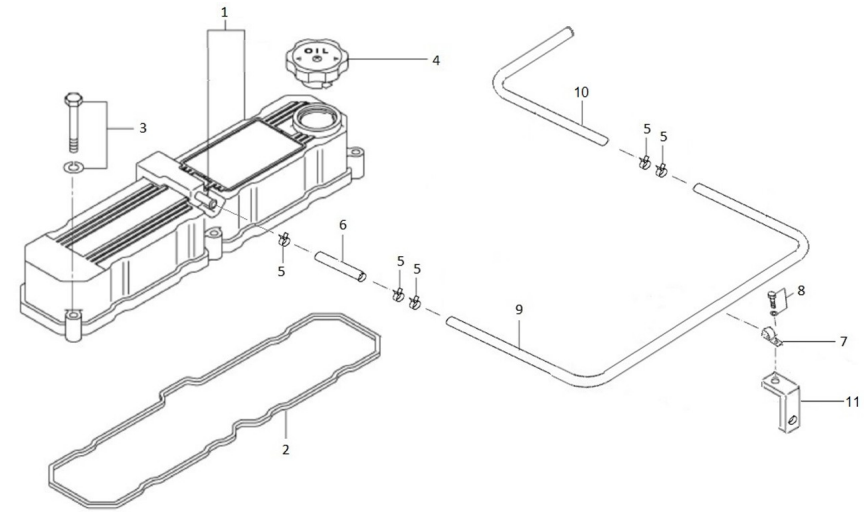

Genset 45 GT/GTC & 54 GTA/GTAC TAC

Engine Body

D SM56GTDN 01 2 Rocker Cover & Breather

Fig.	Ref.	Qty.	Descr.	Obs	From	UpTo
1	17B21006	1	Cover Assy,Rocker			
2	17421010	1	Rocker Cover Gasket			
3	17421014G.1	5	Bolt W/Washer (Generator)			
4	17221003G	1	Cap Oil Filler			
5	54081012	5	Clamp DIN 3017 12-22/9 W4			
6	17B21009	1	Hose,Breather			
7	59071161	1	Clamp RSGU 1 16/12 W1			
8	17524025G	1	Bolt			
9	17B10010	1	Eng. Exit Breather Pipe			
10	17B10021	1	HOSE, BY-PASS			
11	17B10019	1	Bracket, pipe