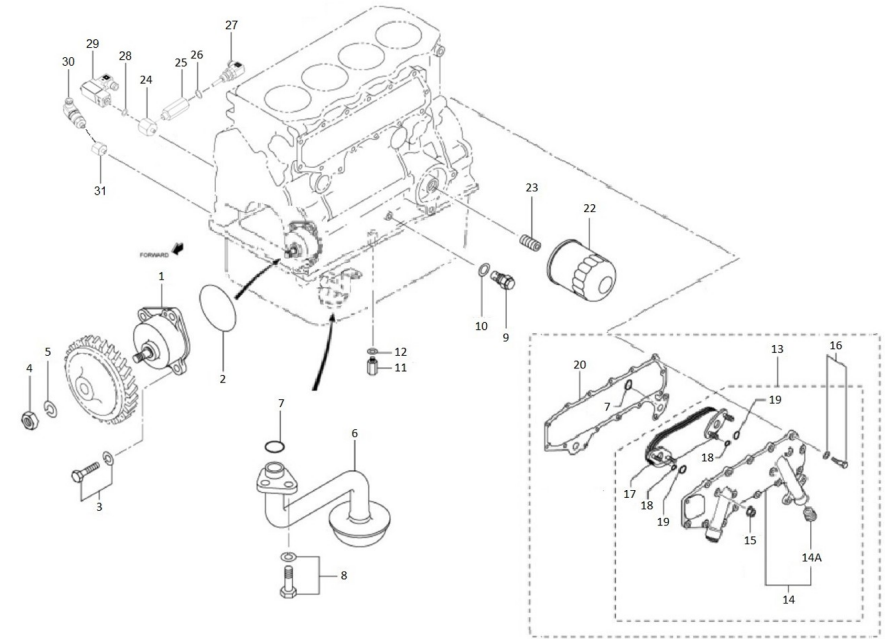

Genset 45 GT/GTC & 54 GTA/GTAC TAC

Engine Body

D SM56GTDN 01 10 Oil System

Fig.	Ref.	Qty.	Descr.	Obs	From	UpTo
1	17424040	1	Pump Assy,Oil			
2	17424055.1	1	O-Ring			
3	17421012G.1	4	Bolt W/Washer (Generator)			
4	13122045	1	Nut			
5	MHF251510000	1	WASHER, SPRING			
6	17424052	1	STrainer,Oil			
7	17424060	3	O-Ring D. 22X2,4			
8	17422037G.1	2	Bolt W/Washer (Generator)			
9	17124071	1	Valve, Assy			
10	17424063	1	Gasket			
11	17824071	1	Valve, Assy			
12	17420017	1	Gasket			
13	17B21053	1	Cooler Assy,Oil			
14	17B21054	1	Case Assy,Oil Cooler			
15	17125008.1	4	Nut,Flange			
16	17822116	16	Bolt, Flange			
17	17822114	1	Element, Oil Cooler			
18	17822115.1	4	O-Ring			
19	17520017	2	O-Ring D. 30X3,4			
20	17822112	1	Gasket, Side Cover			
22	17424051G.1	1	CARTRIDGE, Oil (Generator)			
23	17424054	1	Union,Oil Filter			
24	17A17037	1	Conversion Adapter R 1/8 A G1/4 G1/8			
25	17A17028	1	Conversion Adapter G1/2 a 3/8			
26	56000083	1	Washer 21-26-1,5			
27	60994075	1	Temperature Sensor			
28	56000067	1	Washer 13-20-1,5			
29	6097A072	1	Compact Pressure Switch			
29A	60900956	1	10k ohm Resistor			
30	60994076	1	Marine Approved Pressure Transmitters			
31	17A17035.1	1	Conversion Adapter G1/4 a G1/8 BSPT