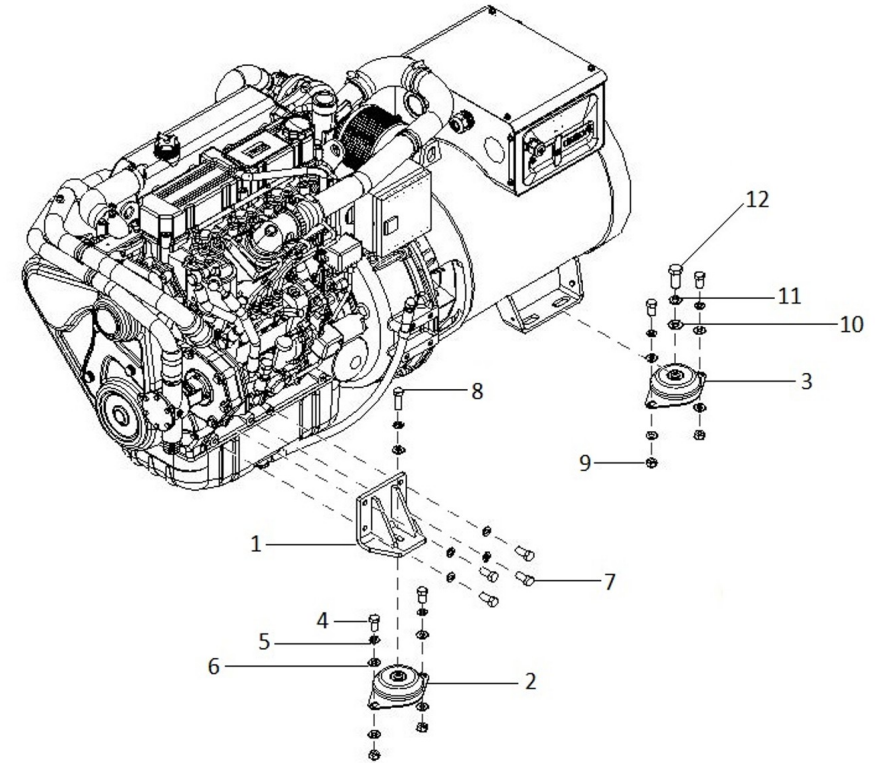

Genset 45 GT/GTC & 54 GTA/GTAC TAC

Engine Body

D GU01 1 12 Engine Brackets

Fig.	Ref.	Qty.	Descr.	Obs	From	UpTo
1	17410001G	2	Support ANTERIUER			
2	61674002	2	Engine Mount Type F 35 SHA M12 H 41			
2	61674005	2	Engine Mount Type F BRB 110 B50 SHA M12 H 41		14/04/2023	
3	61674001	2	Engine Mount Type F 40 SHA M16 H 41			
3	61674004	2	Engine Mount Type F BRB 110 B50 SHA M16 H 41		14/04/2023	
4	52102358	8	Bolt DIN 933 M12-25 8.8			
5	53033012	18	Washer Grower DIN 127-12			
6	51030012	18	Washer DIN 125-12			
7	52102359	8	Bolt DIN 933 M12-30 8.8			
8	52102361	2	Bolt DIN 933 M12-40 8.8			
9	52120012	8	Nut DIN 934 M12 8.8			
10	51030016	2	Washer DIN 125-16			
11	53033016C	2	Washer			
12	52102461	2	Bolt DIN 933 M16-40 8.8