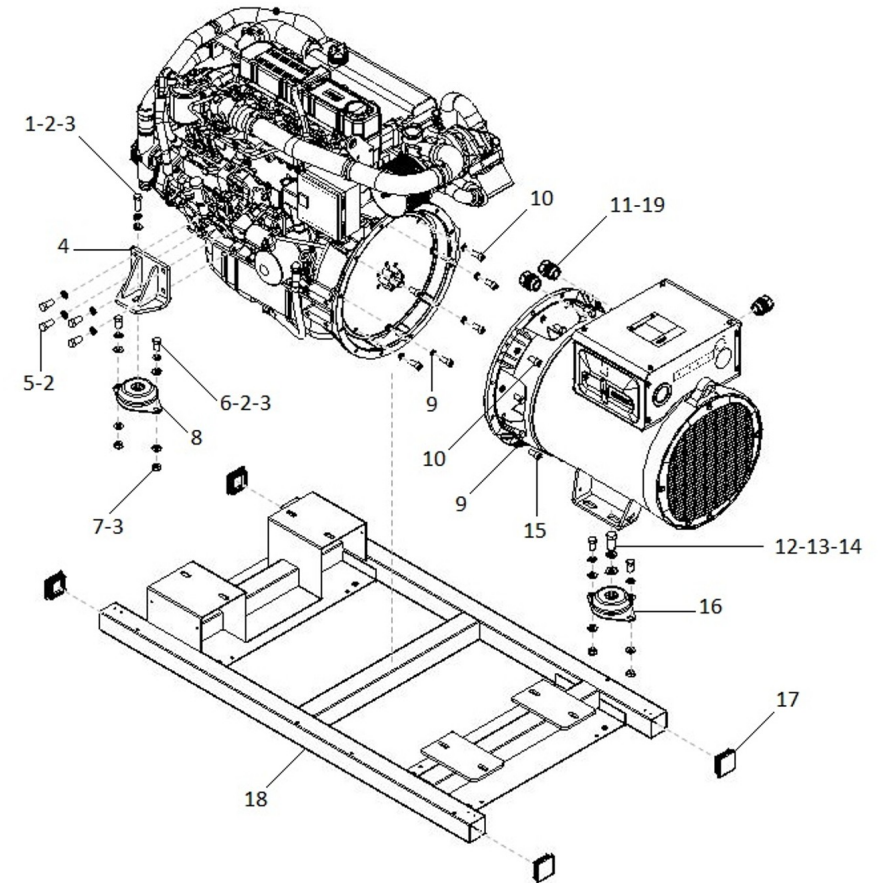

Genset 45 GT/GTC & 54 GTA/GTAC TAC

Genset Alternator Kit

D 6057B106 Alternator Kit Without Canopy

Fig.	Ref.	Qty.	Descr.	Obs	From	UpTo
1	52102361	2	Bolt DIN 933 M12-40 8.8			
2	53033012	18	Washer Grower DIN 127-12			
3	51030012	18	Washer DIN 125-12			
4	17410001G	2	Support ANTERIUER			
5	52102359	8	Bolt DIN 933 M12-30 8.8			
6	52102358	8	Bolt DIN 933 M12-25 8.8			
7	52120012	8	Nut DIN 934 M12 8.8			
8	61674002	2	Engine Mount Type F 35 SHA M12 H 41			
8	61674005	2	Engine Mount Type F BRB 110 B50 SHA M12 H 41		14/04/2023	
9	53033010	20	Washer GROWER DIN 127-10			
10	52103308	12	Bolt DIN 912 M10-25 8.8			
11	60900310	3	Connector Press CAPTOR-2000 M32 RAL7001			
12	52102461	2	Bolt DIN 933 M16-40 8.8			
13	53033016C	2	Washer			
14	51030016	2	Washer DIN 125-16			
15	52102308	8	Bolt DIN 933 M10-25 8.8			
16	61674001	2	Engine Mount Type F 40 SHA M16 H 41			
16	61674004	2	Engine Mount Type F BRB 110 B50 SHA M16 H 41		14/04/2023	
17	60539019	4	LID (60 Tube)			
18	60574055.01	1	Genset Chassis			
19	60900311	3	Screw Connector Press Captor-2000 M32			
NS	19414022	1	Spacer 13X25X10			
NS	58088282	4	Pastic Cable Zip Tie