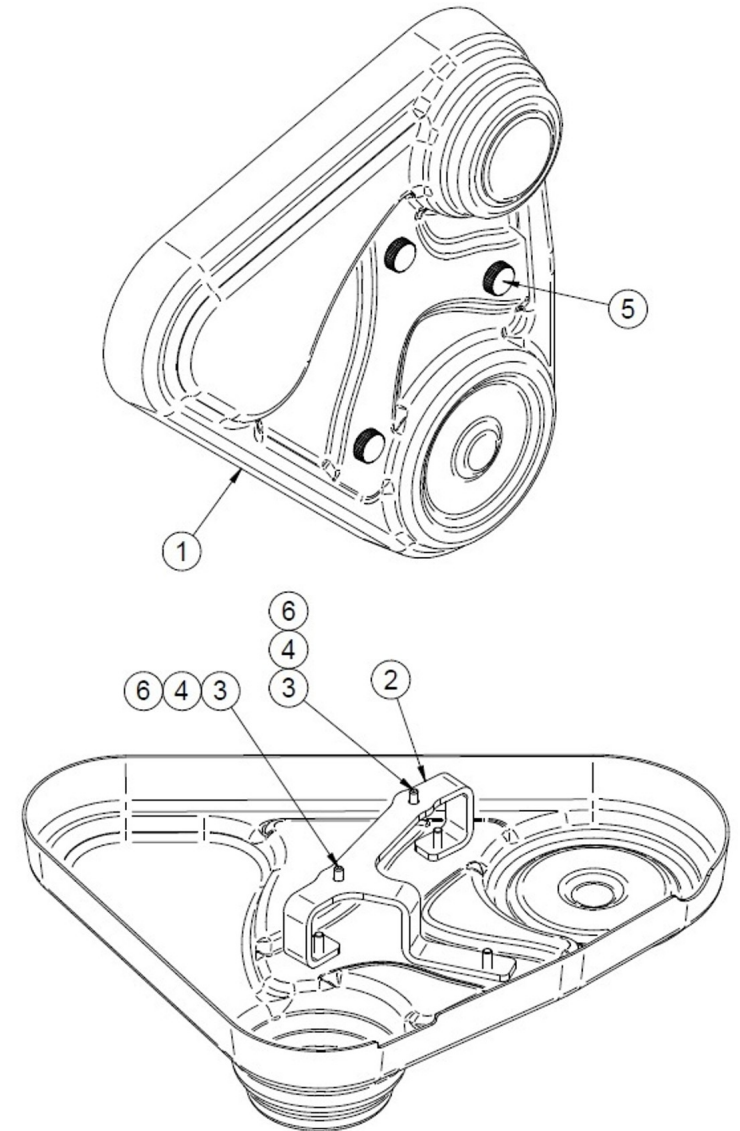

D SM56GTDN 01 13 Drive Belt Guard For Genset Without Canopy

Fig.	Ref.	Qty.	Descr.	Obs	From	UpTo
1	17810021	1	Belt Protection			
2	17810022	1	Bracket Protection Belt			
3	52102156	2	Bolt DIN 933 M6-16 8.8			
4	53033006	2	Washer GROWER DIN 127-6			
5	13810247	3	Grip Knob M6			
6	51030006	2	Washer DIN 125-6