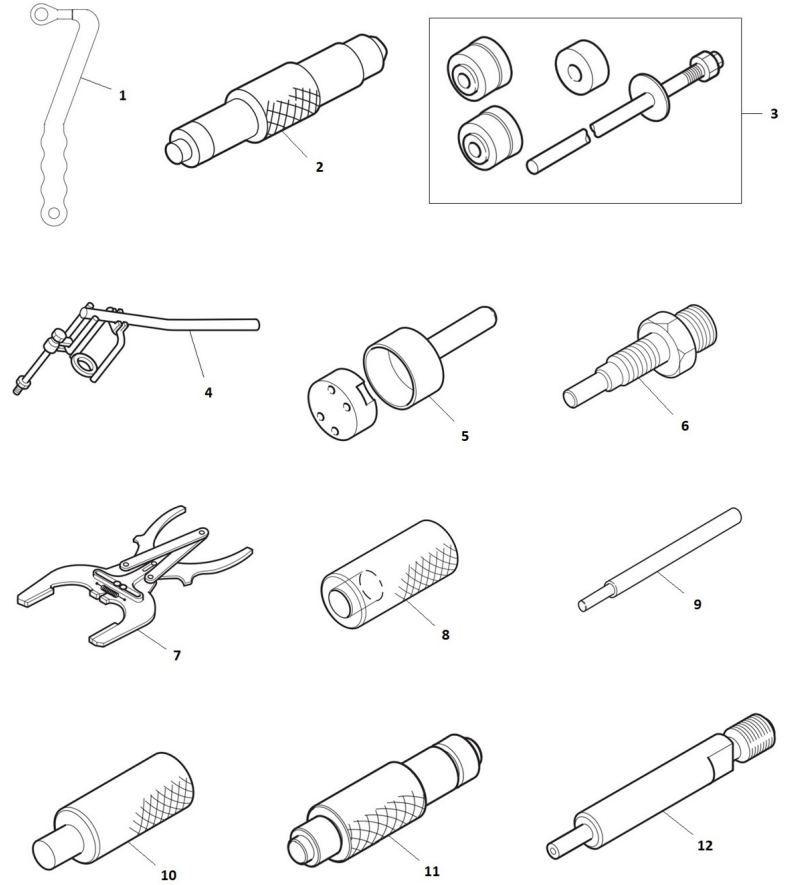

D UTILFA0960 1 Special Tools

Fig.	Ref.	Qty.	Descr.	Obs	From	UpTo
1	13811063	1	Refrigerator Mounting Key			
2	U3009107300	1	Idler Bushing Installer			
3	U3069100010	1	Camshaft Bushing Installer Set			
4	U3069104500	1	Valve Spring Pusher			
5	U3069113010	1	Oil seal sleeve installer set			
6	U3069121100	1	Gauge Adapter			
7	UMM74007	1	Piston Ring Pliers			
8	U32A9100100	1	Valve Guide Installer			
9	U32A9100300	1	Valve Guide Remover			
10	U32A9100400	1	Oil Pump Bushing Installer			
11	U32A9100500	1	Connecting rod bushing puller			
12	U32A9101100	1	Gauge adapter (direct injection)