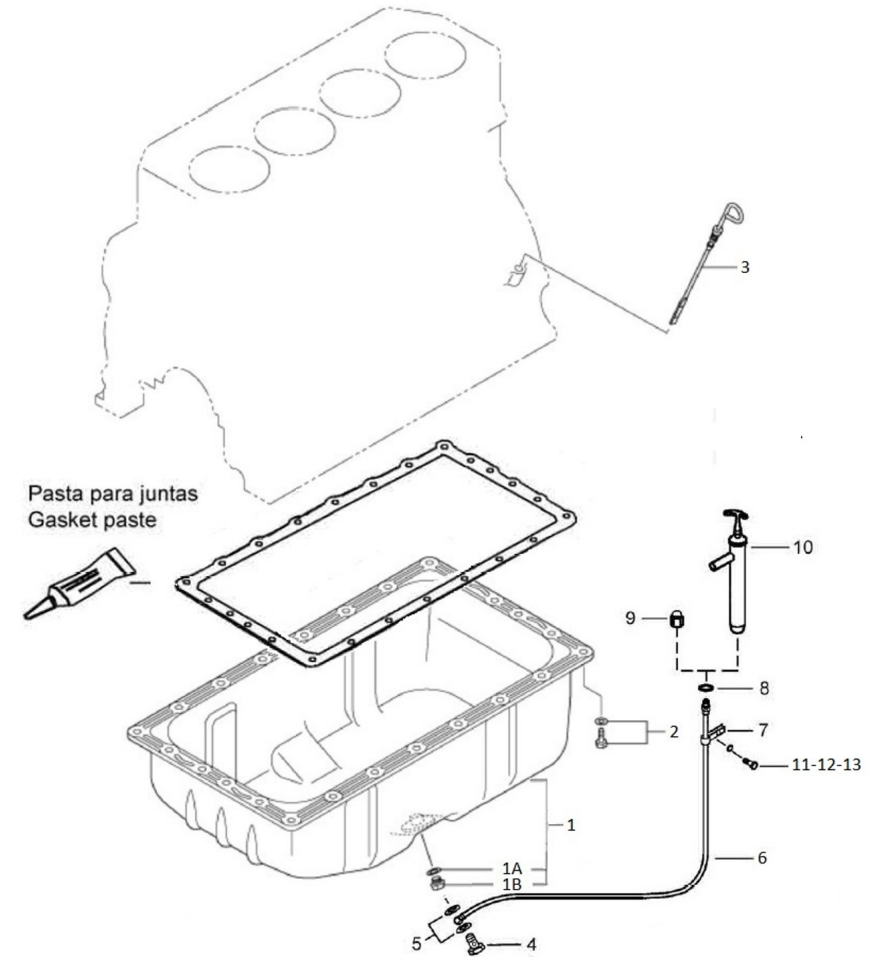

Genset 45 GT/GTC & 54 GTA/GTAC TAC

Engine Body

D GU01 1 11 Oil Pan

Fig.	Ref.	Qty.	Descr.	Obs	From	UpTo
1	17420030	1	Oil PAN Assy			
1A	17220031	1	Plug			
1B	17420031	1	Gasket,Oil DRAIN			
2	17821012	24	Bolt,W/Washer			
3	17420029	1	Gauge Oil LEVEL			
4	12814051	1	Screw,eye			
5	56000069	2	Washer 14-20-1,5			
6	17114021	1	Extraction Hose			
7	17214022	1	Bracket, Pipe			
8	56000217	1	Washer 13-20-3			
9	16514020	1	Plug			
10	14714001	1	Oil Extraction Pump			
11	52102360	1	Bolt DIN 933 M12-35 8.8			
12	53033012	1	Washer Grower DIN 127-12			
13	51030012	1	Washer DIN 125-12