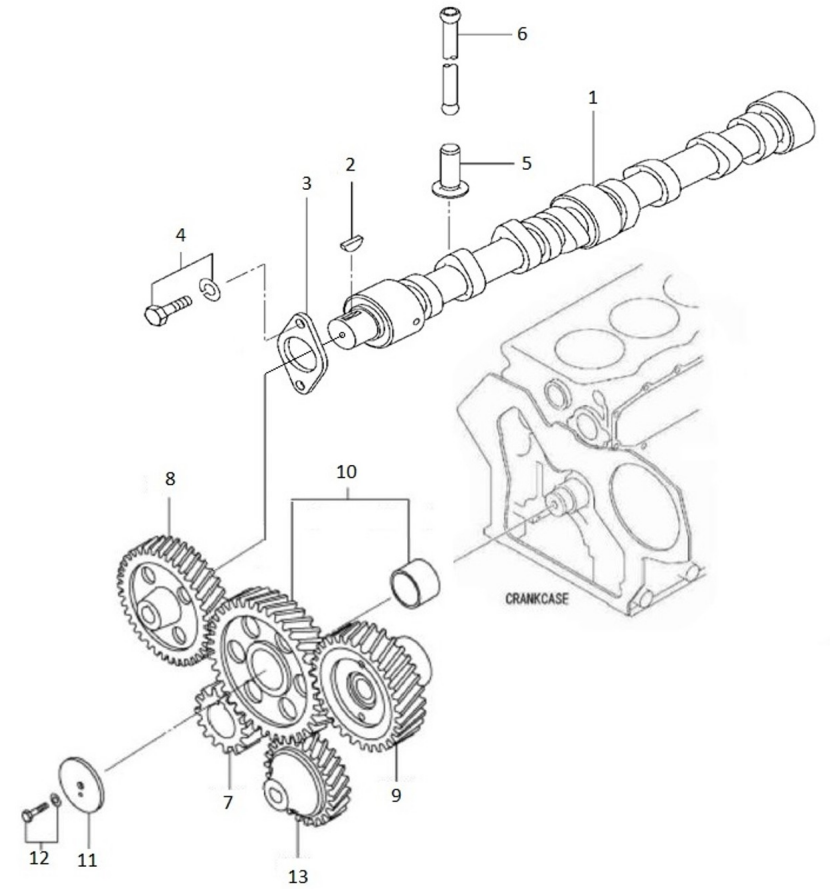

Genset 45 GT/GTC & 54 GTA/GTAC TAC

Engine Body

D GU01 1 3 Valve Drive

Fig.	Ref.	Qty.	Descr.	Obs	From	UpTo
1	17422055.1	4	Valve,Inlet			
2	17422056	4	Exhaust Valve			
3	13322028	8	Spring, valve outler			
4	17422058	8	Retainer,Upper			
5	17122059	16	Cotter,Valve			
6	13322024	8	Cap			
7	17422057	8	Seal, Valve Stem			
8	17422046	1	Shaft Assy,Rocker			
8A	13322023	2	Cap, Sealing			
9	17422048.1	4	Bracket,Rocker Shaft			
10	17422053	4	Bolt,Rocker Bracket			
11	17422142.2	8	Rocker Assy			
11A	17122044	8	Screw Adjusting			
12	17422047G.1	3	Spring,Rocker			
13	17A22116	4	Bolt			
14	17B21020	2	Ring Snap (19)			

Genset 45 GT/GTC & 54 GTA/GTAC TAC

Engine Body

D GU01 1 4 Timing Parts

Fig.	Ref.	Qty.	Descr.	Obs	From	UpTo
1	17B21021	1	Camshaft			
2	13322034	1	Key Woodruff			
3	17B21022	1	Plate,Thrust			
4	17422037G.1	2	Bolt W/Washer (Generator)			
5	17122061	8	Tappet			
6	17122041	8	Rod, push			
7	17822019	1	Gear, CrankShaft			
8	17422037	1	Gear,CamShaft Z=46			
9	17B21025	1	Gear,Inj.Pump			
10	17A22038	1	Gear, Assy idler			
11	17122032	1	Plate, thrust			
12	17720010	1	Bolt,W/Washer			
13	17422066	1	Gear,Oil Pump Z=31			