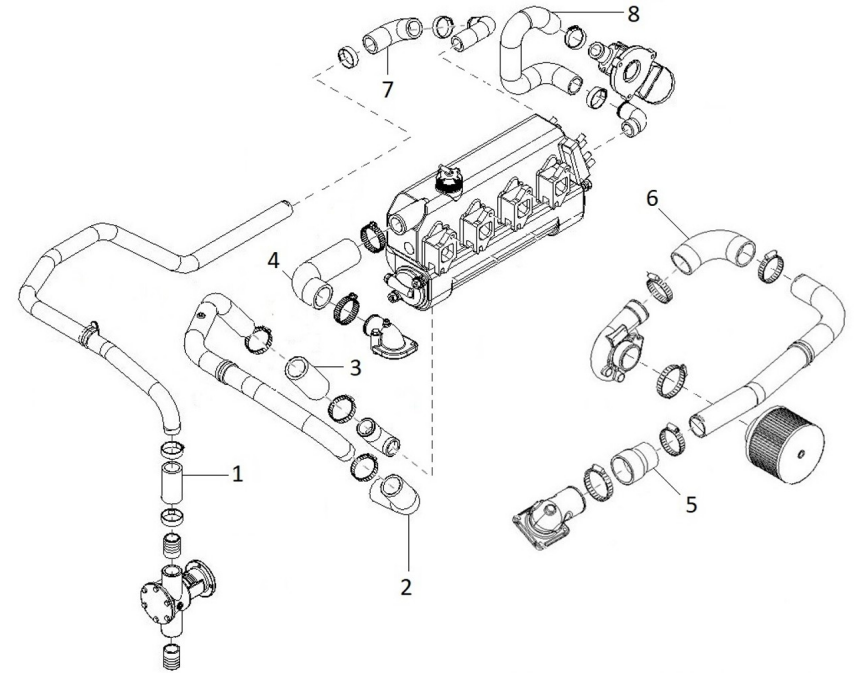

17B10100 Pipe Rubber Set, Water Line SM-56 Genset

Fig.	Ref.	Qty.	Descr.	Obs	From	UpTo
1	13611038	1	Pipe 30-40-75			
2	19411015	1	Elbow			
3	15211053	1	Pipe 38-50-100			
4	17411013	1	Thermostat Water Outlet Elbow			
5	17A10031	1	Silicone Hose Reducer D60-D50			
6	17B10030	1	Silicone Hose Straight Elbow			
7	17411035	1	Elbow Rubber			
8	17811034	1	Rubber Wet Exhaust Inlet Bend