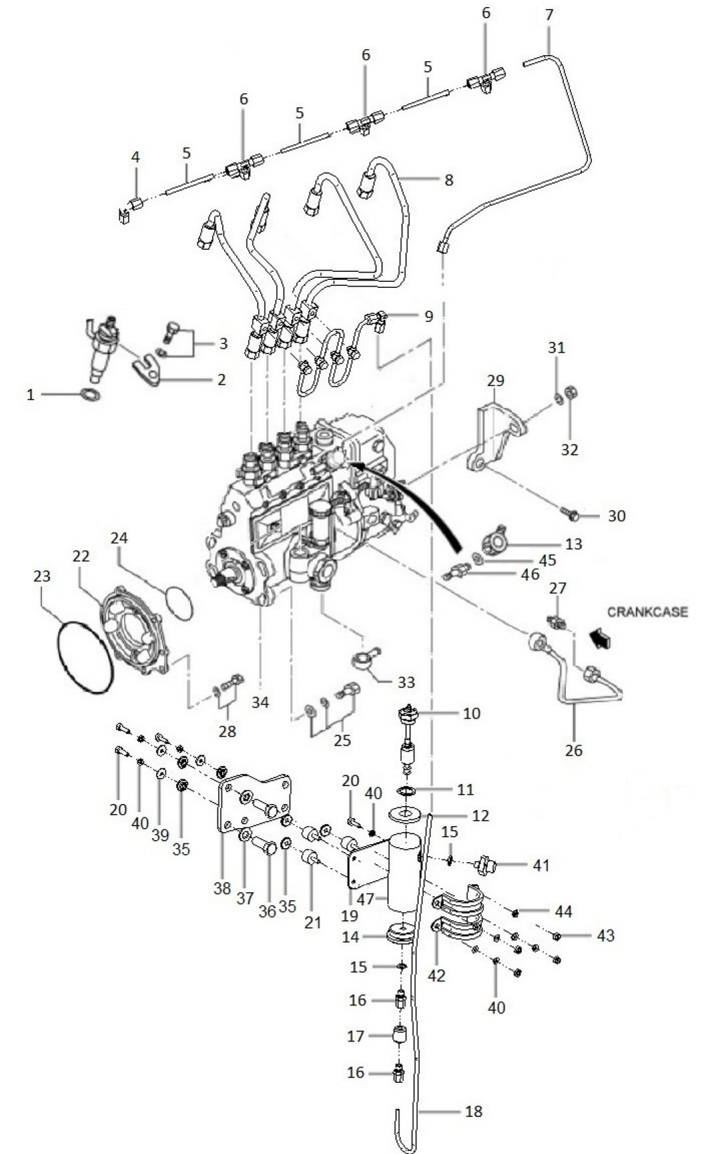

Genset 45 GT/GTC & 54 GTA/GTAC TAC

Fuel System

D SM56GTDN 04 1 Fuel Pipe And Fuel Leak Alarm

Fig.	Ref.	Qty.	Descr.	Obs	From	UpTo
1	17024013	4	Gasket Nozzle			
2	17824013	4	Support, Nozzle			
3	17822118	4	Bolt, Flange			
4	17A14026	1	P-WV 6L Male Stud Equal Elbow Fitting			
5	17A14030	3	Steel Pipe 6mm L 80mm			
6	17A14025	3	P-TV 6L Male Stud Equal Tee Fitting			
7	17B14010	1	Pipe D6mm			
8	17B24010R	1	Double Wall Pipes Kit			
9	17B14019	1	Assy,Fuel Return			
10A	17517009.1	1	Fuel Leak Switch 12V			
Figure A for 12V System						
10B	17517017.1	0	Fuel Leak Switch 24V	#		
Figure b for 24V System						
11	56000086	1	Washer 22,3-29-1,5			
12	17517009.3	1	Cover, Upper			
13	17A14010	1	Return Fuel Joint			
14	17517009.4	1	Lower cover			
15	56000061	2	Washer 10-16-1,5			
16	19414028	2	P-GEV 6LR 1/8			
17	17A14029	1	1/8-28 To M10 Threat Adaptator			
18	17B14019.2	1	Fuel Leak Pipe			
19	17517009.6	1	Alarm Bracket			
20	52102157	4	Bolt DIN 933 M6-20 8.8			
21	17414009	3	Anti Vibration Mount			
22	17A25005	1	Flange, inj.pump			
23	17420047	1	O-Ring D. 140X2			
24	17520075	1	O-Ring D. 75X25			
25	17425029	4	Bolt,W/Washer			
26	17B21094	1	Pipe,Oil			
27	17424032	1	Connector			
28	17721012	1	Bolt,W/Washer