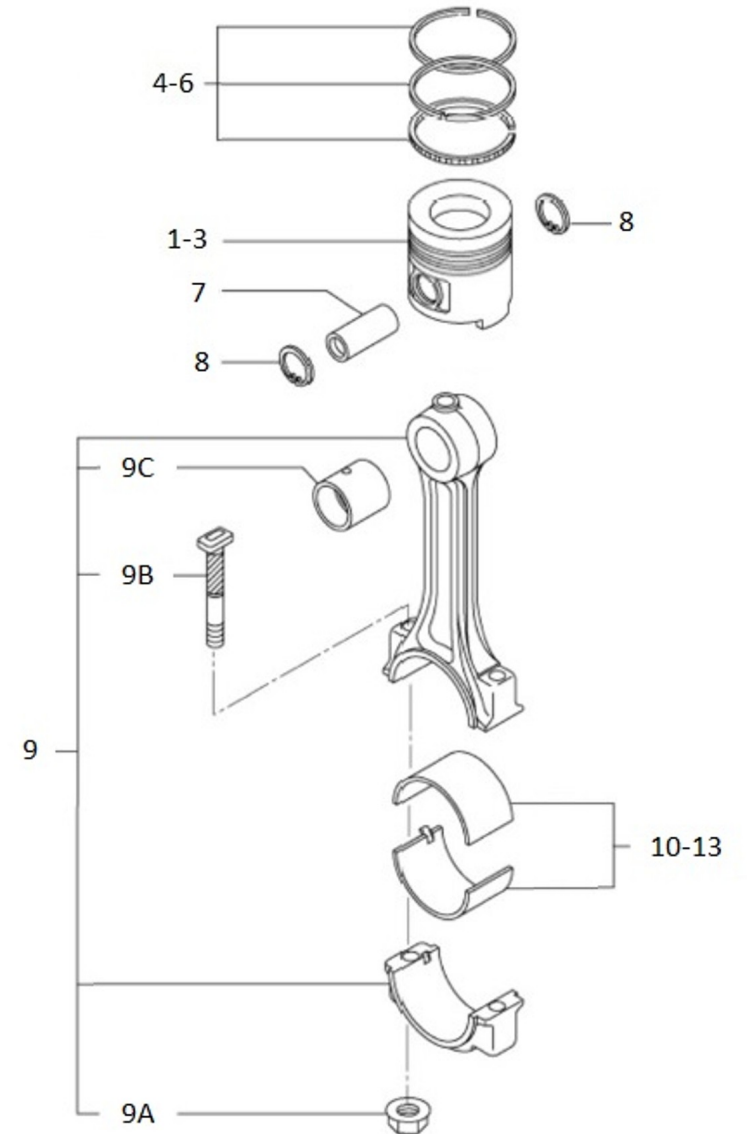

Genset 45 GT/GTC & 54 GTA/GTAC TAC

Engine Body

D GU01 1 8 Piston & Connecting Rod

Fig.	Ref.	Qty.	Descr.	Obs	From	UpTo
1	17A22001	4	Piston STD			
2	17A22002	4	Piston +0,25			
3	17A22003	4	Piston +0,50			
4	17422006	4	Ring Set,Piston STD.			
5	17422007	4	Ring,Piston O.S 0,25			
6	17422008	4	Ring,Piston O.S 0,50			
7	17422009	4	Pin,Piston			
8	17422010	8	Ring,Snap			
9	17822012	4	Rod Assy. Connecting			
9B	17122013	8	Bolt,connecting rod			
9C	17422033	4	Bushing,Con-Rod			
10	17422014	1	Bearing Set,Con-Rod,STD.			
11	17422015	1	Bearing Set,Con-Rod,U.S -0,25			
12	17822016	1	Bearing Set, Con-Rod, U.S 0,50			
13	17822017	1	Bearing Set, Con-Rod, U.S 0,75