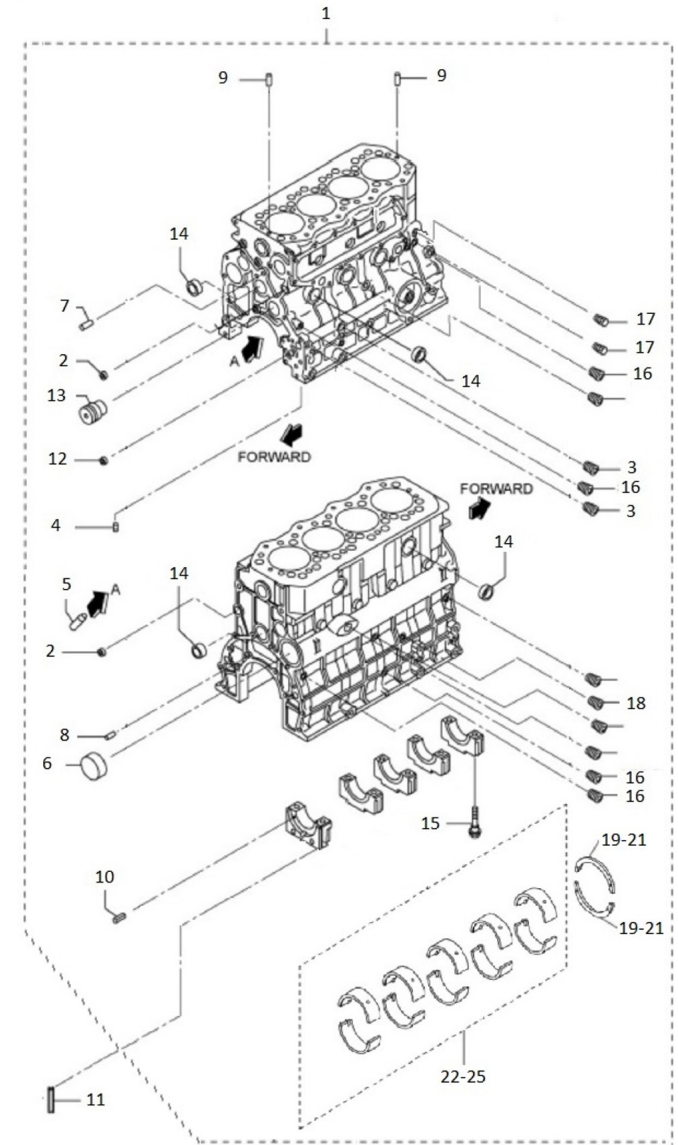

Genset 45 GT/GTC & 54 GTA/GTAC TAC

Engine Body

D GU01 1 6 Cranckcase

Fig.	Ref.	Qty.	Descr.	Obs	From	UpTo
1	17B21035	1	Crankcase Assy			
2	13320007	4	Cap, Sealing			
3	17420027G.1	2	Plug,TAPPERED (Generator)			
4	17421046G.3	3	Plug			
5	17A20003	4	Valve, Check STD			
6	17420013G.3	1	Plug			
7	17420036	2	Pin,Dowel			
8	13320025	2	Pin			
9	17120019	2	Pin, dowel			
10	17420012	6	Pin,Spring			
11	17420112	2	Seal,Valve			
12	17420011G.3	1	Bushing			
13	17420034	1	Shaft,IDLER			
14	13320006	10	Cap, Sealing			
15	17420009	10	Bolt Bearing Cap			
16	17820011	4	Plug, Tapered			
17	17120022	2	Plug, tapered			
18	17120021	1	Plug,taper			
19	17420109	3	Plate,THRUST.C/S STD			
20	17420110	3	Plate,THRUST.C/S +0,15			
21	17420111	3	Plate,THRUST.C/S +0,30			
22	17420003	1	METAL,MAIN Set STD			
23	17420004	1	METAL,MAIN Set -0,25			
24	17420005	1	METAL,MAIN Set -0,50			
25	17420006	1	METAL,MAIN Set -0,75