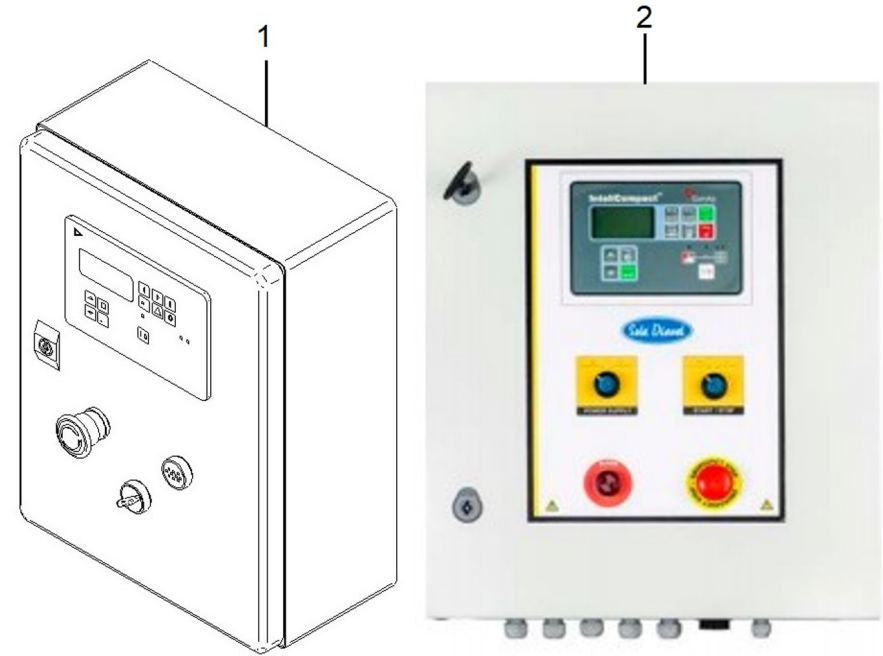

Genset 45 GT/GTC & 54 GTA/GTAC TAC

Electrical System

D SM56GTDN 05 5 Control Cabinets

<i>Fig.</i>	<i>Ref.</i>	<i>Qty.</i>	<i>Descr.</i>	<i>Obs</i>	<i>From</i>	<i>UpTo</i>
1A	6097A215	1	Box CO 40 17/25/35/45/50/68 GT TAC 12V			
1B	6097A220	1	Box CO 40 17/25/35/45/50/68 GT TAC 24V			
2A	60971738	1	Parallel Kit 45 GT 400/230V TAC Control and Power 12			
2B	6097B737	1	Parallel Kit 45 GT 400/230V TAC Control and Power 24			
2C	60971735	1	Parallel Kit 45 GT 230V TAC Control and Power 24V			
2D	60971736	1	Parallel Kit 45 GT 230V TAC Control and Power 12V