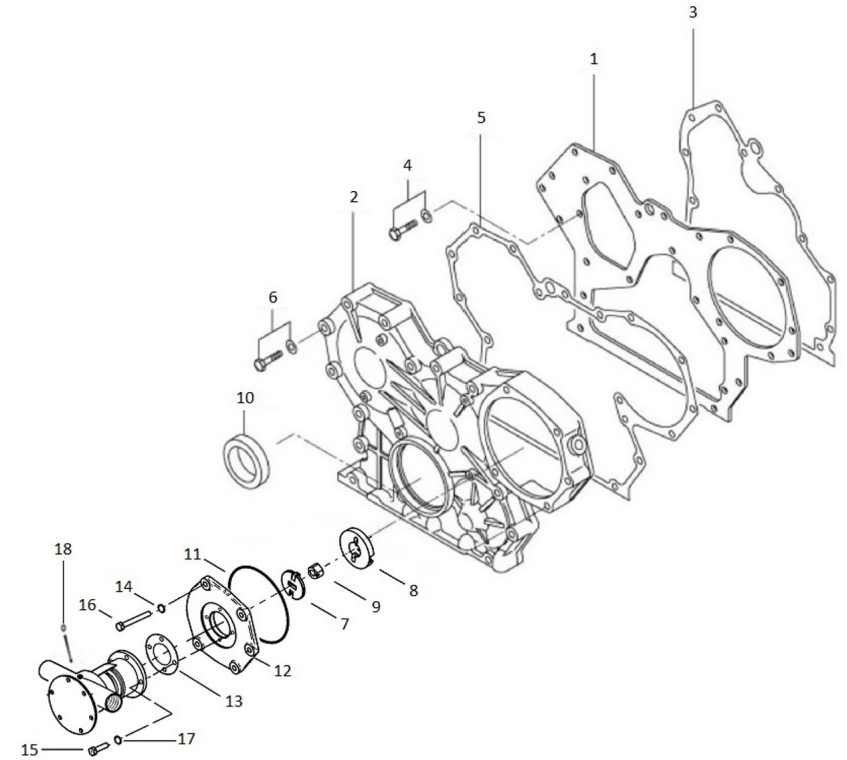

Genset 45 GT/GTC & 54 GTA/GTAC TAC

Engine Body

D GU01 1 3 Valve Drive

Fig.	Ref.	Qty.	Descr.	Obs	From	UpTo
1	17422055.1	4	Valve,Inlet			
2	17422056	4	Exhaust Valve			
3	13322028	8	Spring, valve outler			
4	17422058	8	Retainer,Upper			
5	17122059	16	Cotter,Valve			
6	13322024	8	Cap			
7	17422057	8	Seal, Valve Stem			
8	17422046	1	Shaft Assy,Rocker			
8A	13322023	2	Cap, Sealing			
9	17422048.1	4	Bracket,Rocker Shaft			
10	17422053	4	Bolt,Rocker Bracket			
11	17422142.2	8	Rocker Assy			
11A	17122044	8	Screw Adjusting			
12	17422047G.1	3	Spring,Rocker			
13	17A22116	4	Bolt			
14	17B21020	2	Ring Snap (19)			

Genset 45 GT/GTC & 54 GTA/GTAC TAC

Engine Body

D GU01 1 4 Timing Parts

Fig.	Ref.	Qty.	Descr.	Obs	From	UpTo
1	17B21021	1	Camshaft			
2	13322034	1	Key Woodruff			
3	17B21022	1	Plate,Thrust			
4	17422037G.1	2	Bolt W/Washer (Generator)			
5	17122061	8	Tappet			
6	17122041	8	Rod, push			
7	17822019	1	Gear, CrankShaft			
8	17422037	1	Gear,CamShaft Z=46			
9	17B21025	1	Gear,Inj.Pump			
10	17A22038	1	Gear, Assy idler			
11	17122032	1	Plate, thrust			
12	17720010	1	Bolt,W/Washer			
13	17422066	1	Gear,Oil Pump Z=31			

Genset 45 GT/GTC & 54 GTA/GTAC TAC

Engine Body

D GU01 1 5 Gear Case

Fig.	Ref.	Qty.	Descr.	Obs	From	UpTo
1	17420024G.1	1	Plate,Front (Generator)			
2	17420035G	1	Case,TIMING Gear			
3	17420018	1	Gasket,Front Plate			
4	17422037G.1	5	Bolt W/Washer (Generator)			
5	17420040	1	Gasket,Gear			
6	17520047	13	Bolt,W/Washer			
7	15310072	1	CrossHead Jaw Coupling			
8	17A11026	1	Coupling Drive			
9	17422071	1	Nut,INJ.Pump			
10	17420039.1	1	Seal Assy,Oil			
11	17420047	1	O-Ring D. 140X2			
12	17410010	1	Block Water Pump			
13	13310013	1	Gasket,water pump			
14	53038008	5	Washer DIN 6798-A 8			
15	52103156	4	Bolt DIN 912 M6-16 8.8			
16	52101266	5	Bolt DIN 931 M8-65 8.8			
17	51030006	4	Washer DIN 125-6			
18	33311013	1	O-Ring D. 15X2			
NS	34711003	1	Gasket Cover			