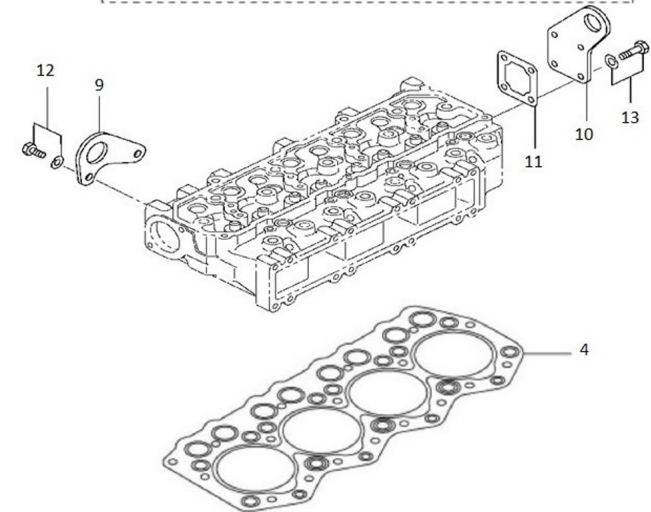

The parts i / or references in this catalog are subject to change without notice.

SOLÉ, S.A.
C-243b, km, 2
08760 Martorell (Barcelona) Spain

NÚMERO DE SERIE
SERIAL NUMBER

Index**Engine Body**

Head, Cylinder
Rocker Cover & Breather
Valve Drive
Timing Parts
Gear Case
Crankcase
Flywheel Housing
Piston & Connecting Rod
Crankshaft & Flywheel
Oil System
Oil Pan
Engine Brackets
Drive Belt Guard For Genset Without Canopy

Genset 45 GT/GTC & 54 GTA/GTAC TAC

Engine Body

D GU01 1 1 Head, Cylinder

Fig.	Ref.	Qty.	Descr.	Obs	From	UpTo
1	17B21005	1	Head Assy, Cyl			
2	13121003	7	Cap SealING			
3	17220006	12	Cap, Sealing			
4	17421004	1	Gasket,Cylinder Head			
5	17421061	4	Seat,Valve,IN			
6	17421062	4	Seat,Valve,Exhaust			
7	17421002	8	Guide,Valve			
8	17421005	17	Bolt,cylinder head			
9	17420014	1	Eye,Lifting,Front			
10	17421018	1	Eye,Lifting;Head Rea			
11	17421011	1	Gasket			
12	17821012	2	Bolt,W/Washer			
13	17421012G.1	4	Bolt W/Washer (Generator)			
14	60900972	1	High Coolant, 2 Poles 96°			
15	60900999.1	1	Connection M14X1,5 5/8" EXA.19 L=25			
16	56000073	1	Copper Washer 16-23-1,5			