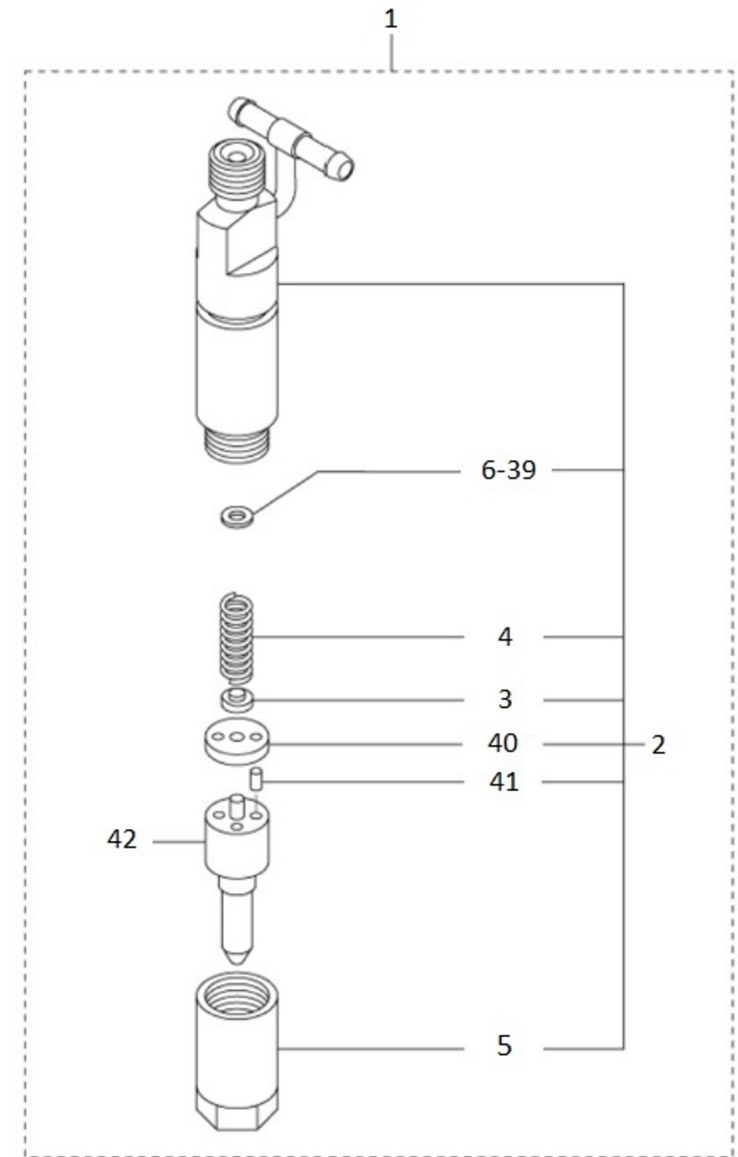

Genset 45 GT/GTC & 54 GTA/GTAC TAC

Fuel System

D SM56GTDN 4 2 Injection Nozzle

Fig.	Ref.	Qty.	Descr.	Obs	From	UpTo
1	17B24044	1	Nozzle Assy			
2A	17A26042	3	Injection Nozzle			
2B	17A26043	1	Injection Nozzle			
3	17026103	4	Pin,pressure			
4	17026104	4	Spring,pressure			
5	17A26006	4	Nut			
7	17026144	0	Washer 1,050	#		
8	17026145	0	Washer 1,100	#		
9	17026146	0	Washer 1,150	#		
10	17026010	0	Washer 1,20	#		
11	17026011	0	Washer 1,25	#		
12	17026012	0	Washer 1,30	#		
14	17A26014	0	Washer 4,00	#		
15	17A26015	0	Washer 4,50	#		
16	17026013	0	Washer 1,35	#		
16	17026016	0	Washer 1,50	#		
17	17026017	0	Washer 1,55	#		
18	17026019	0	Washer 1,60	#		
19	17026020	0	Washer 1,65	#		
20	17026021	0	Washer 1,70	#		
21	17026022	0	Washer 1,75	#		
22	17026023	0	Washer 1,80	#		
23	17026131	0	Washer 1,275	#		
24	17026132	0	Washer 1,325	#		
25	17026133	0	Washer 1,375	#		
26	17026134	0	Washer 1,425	#		
27	17026135	0	Washer 1,475	#		
28	17A26022	0	Washer 0,950	#		
29	17A26023	0	Washer 0,700	#		
30	17A26024	0	Washer 0,750	#		
31	17A26025	0	Washer 0,800	#