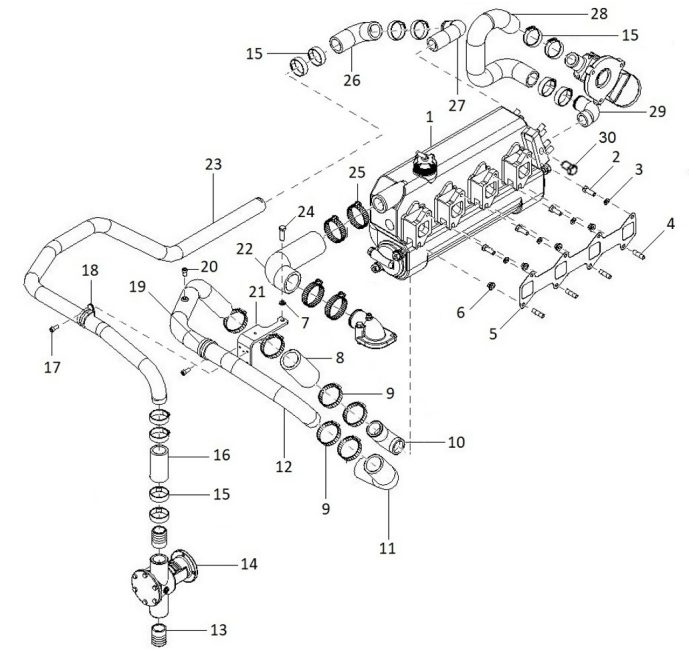

Genset 45 GT/GTC & 54 GTA/GTAC TAC

Cooling System

D SM56GTDN 03 2 Cooler Pipes

Fig.	Ref.	Qty.	Descr.	Obs	From	UpTo
1	17811000DNVR	1	Water Cooler Assy (R)			
2	52102258	4	Bolt DIN 933 M8-25 8.8			
3	53038008	4	Washer DIN 6798-A 8			
4	14711008	4	Stud,cover			
5	17421035	1	Gasket,Exhaust Manifold			
6	51125008	4	Nut Exhaust			
7	53033008	1	Washer GROWER DIN 127-8			
8	15211053	1	Pipe 38-50-100			
9	54082032	8	Clamp DIN 3017 32-50/12 W4			
10	17111011	1	Elbow 1 1/8"			
11	15211026	1	Elbow,rubber			
12	17411024	1	Pipe,from cooler to engine D38 e2			
13	60180007	2	Outlet Coupling			
14	36511000	1	Cross Brace Pump from 74 to 616			
15	54082025	12	Clamp DIN 3017 25-40/12 W4			
16	13611038	1	Pipe 30-40-75			
17	52103156	2	Bolt DIN 912 M6-16 8.8			
18	59071324	1	Clamp RSGU 1 32/15 W1			
19	59071383	1	Clamp TYP.1 38/15 W1			
20	13811035	1	Bolt,bleed			
21	17A11014	1	Bracket			
22	17411013	1	Thermostat Water Outlet Elbow			
23	17B11011	1	Brass Pipe D32			
24	52102259	1	Bolt DIN 933 M8-30 8.8			
25	54082040	4	Clamp DIN 3017 40-60/12 W4			
26	17411035	1	Elbow Rubber			
27	14711030	1	Brass Elbow Connector			
28	17811034	1	Rubber Wet Exhaust Inlet Bend			
29	14711021	1	Elbow N°1			
30	19411027	1	Plug