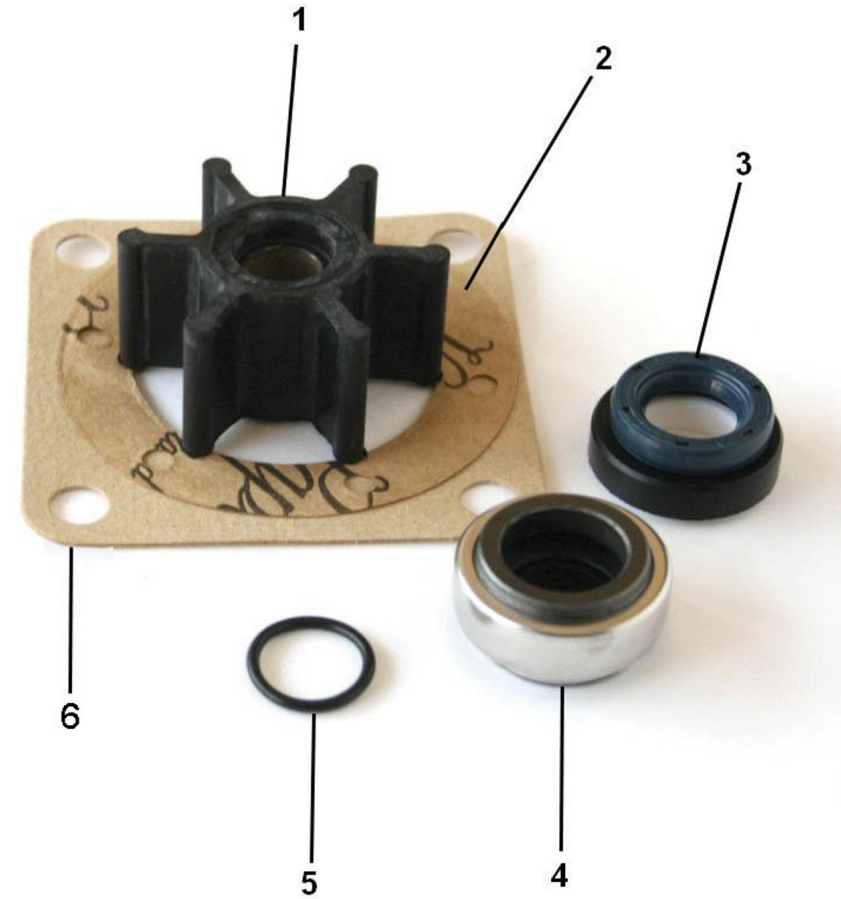

36511000K Repair Kit Water Pump 1"

<i>Fig.</i>	<i>Ref.</i>	<i>Qty.</i>	<i>Descr.</i>	<i>Obs</i>	<i>From</i>	<i>UpTo</i>
1	34711008	1	1" Impeller			
2	34711003	1	Gasket Cover			
3	36511020	1	Seal 16-30-7			
4	36511019	1	Seal			
5	33311013	1	O-Ring D. 15X2			
6	13310013	1	Gasket,water pump