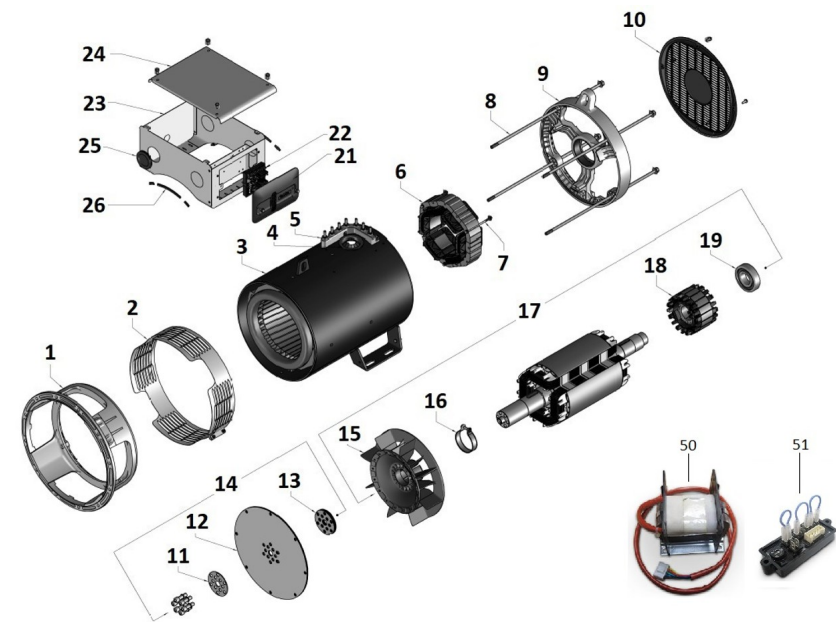

D 605113050ZI6 Alternator Spare Parts TYPE C From 30/12/2021

Fig.	Ref.	Qty.	Descr.	Obs	From	UpTo
1	605113050ZI6.1	1	Drive End Bracket			
2	605113050ZI6.2	1	Protection Screen			
3	605113050ZI6.3	1	Frame and Stator			
4	605113050ZI6.4	1	Cable Grommet diam. 70 mm			
5	605113050ZI6.13	1	Kit Terminal Board 7			
6	605113050Z4.4	1	Exciter Stator H-45 6P			
7	605113050ZI6.6	1	Exciter Stay Bolt H-45			
8	605113050ZI6.7	1	Cover Stay Bolt			
9	605113075ZI2.3	1	Non Drive end Bracket			
10	605113050ZI6.9	1	Rear Seal			
11	605113050Z4.23	1	Disc Bloking Ring-Spacer			
12	605113050ZI6.10	1	Disc SAE 11,5			
13	605113050Z4.19	1	Ring Spacer Vol. 8 - 10			
14	605113050Z4.21	1	Kit Coupling Disc Plates SAE 11,5			
15	605113050Z4.17	1	Plastic Fan			
16	605113050Z4.16	1	Clamp			
17	605113050ZI6.11	1	Rotor Assy			
18	605113050ZI6.12	1	Exciter Armature H-45 6P (+ Diodes T30)			
19	605113050Z4.13	1	Rear Bearing 6309-2RS C3			
21	M9909505310	1	Regulator Cap			
22	60500023.1	1	Electronic Regulator DSR			
23	M7510603373	1	Terminal Box			
24	M9903910114	1	Terminal Box Lid			
25	605113050Z4.12	1	Cable Grommet			
26	19620078	1	Rubber Profile EPDM 0,54m			
50	60511386P	1	PD500 Parallel Device			
51	60511387P	1	PD-I Parallel Device