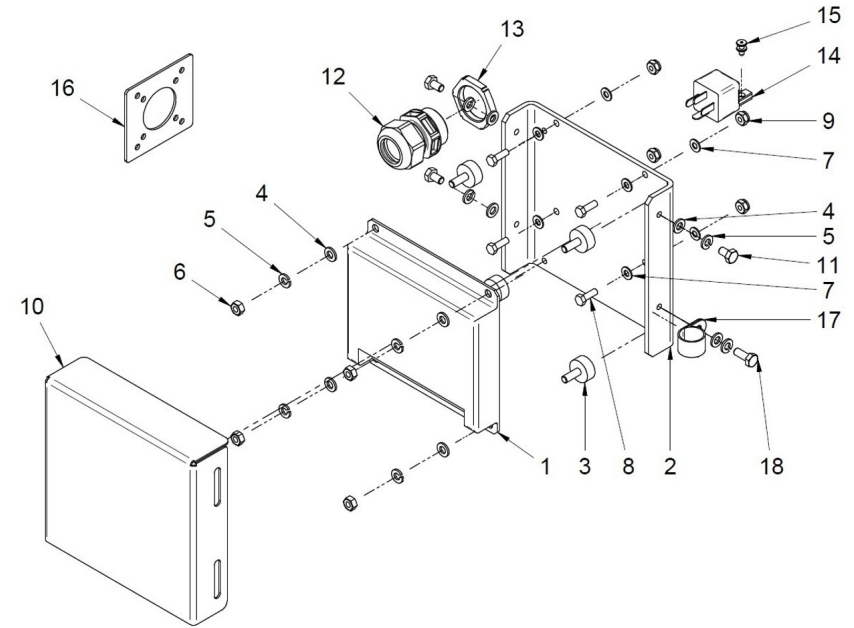

Genset 45 GT/GTC & 54 GTA/GTAC TAC

Electrical System

D 6097B502 Parallel control system 24V

Fig.	Ref.	Qty.	Descr.	Obs	From	UpTo
1	60972521	1	Speed Control Unit G.A.C. ESD-5500 Ser.			
2	17317007	1	Electronic Unit Bracket			
3	17A14009	4	Anti Vibration Mount M6			
4	51030006	8	Washer DIN 125-6			
5	53033006	8	Washer GROWER DIN 127-6			
6	52120006	4	Nut DIN 934 M6 8.8			
10	17317008	1	Parallel electronic unit cover			
11	52102154	3	Bolt DIN 933 M6-10 8.8			
12	60900310	1	Connector Press CAPTOR-2000 M32 RAL7001			
13	60900311	1	Screw Connector Press Captor-2000 M32			
14	17417005.1	1	Relay 24V 24-22A			
15	51058054	1	Aluminium Rivet 4.0 X 10			
16	60573041.25G	1	Connector Adapter Parallel			
17	59071224	1	Clamp RSGU 1 22/15 W1			15/11/2023
17	59071324	1	Clamp RSGU 1 32/15 W1			15/11/2023
18	52102156	1	Bolt DIN 933 M6-16 8.8			
NS	60972517	1	Connector for actuator Packard type			
NS	60974223DNV	1	Auxiliary Installation Parallel TAC Genset