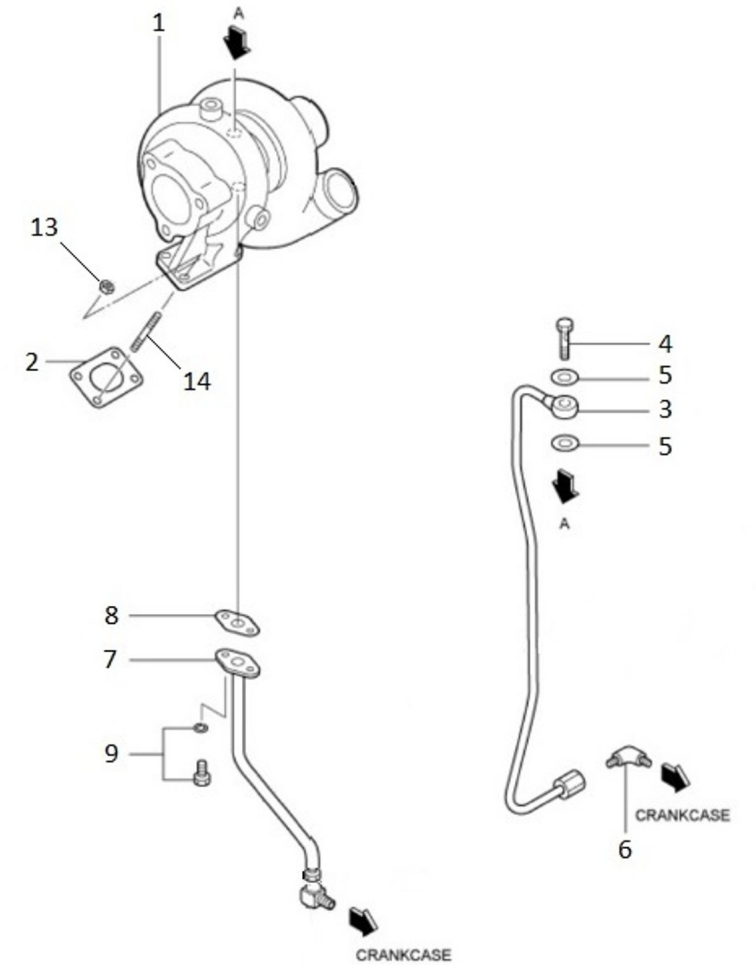

Genset 45 GT/GTC & 54 GTA/GTAC TAC

Inlet & Exhaust

D SM56GTDN 02 2 Turbocharger

Fig.	Ref.	Qty.	Descr.	Obs	From	UpTo
1	17B21069	1	TD04HL Turbocharger			
2	17420049	1	Gasket			
3	17B12006	1	Oil Turbocharged Pipe			
4	17828006	1	Bolt, Eye			
5	17124056	2	Gasket			
6	17712007	1	Elbow 1/8" GAS			
7	17B12005	1	Oil Turbocharged Pipe			
8	17524091	1	Gasket, Oil Pipe			
9	17B21075	2	Bolt Washer A(6X16)			
13	51125008	2	Nut Exhaust			
14	19613016	1	Turbo Stud M8-M10			
NS	17B28012	1	Turbocharger Repair, Kit