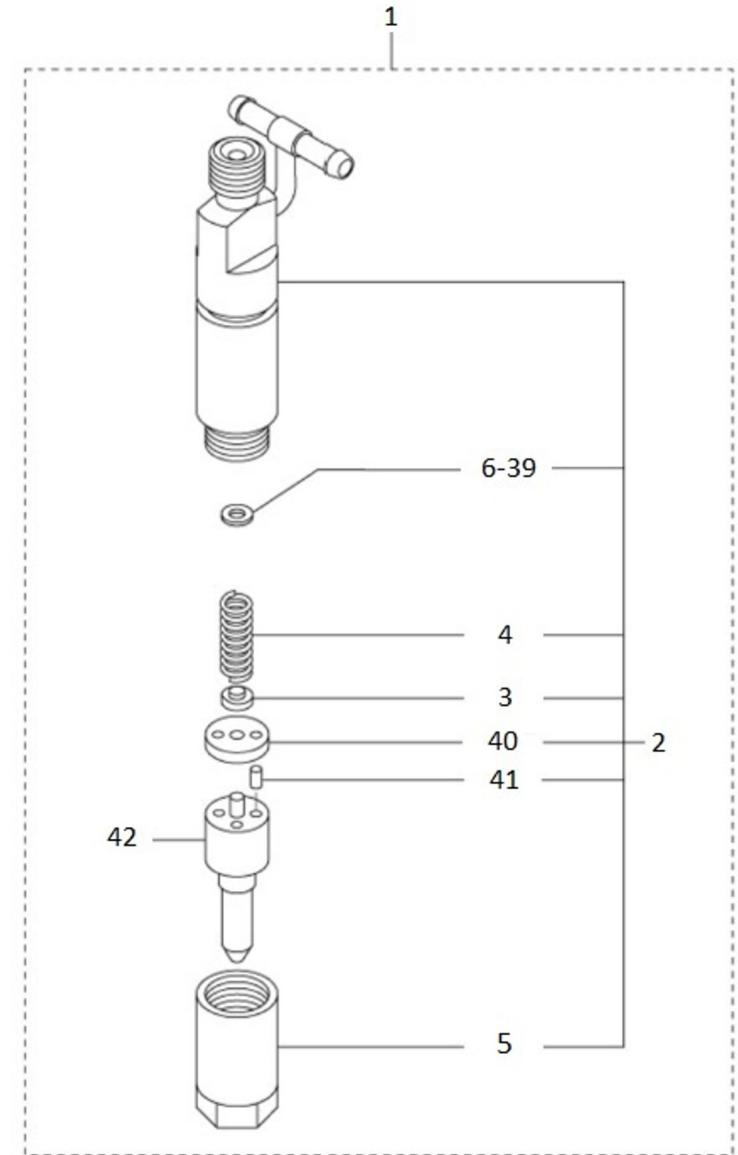

Genset 45 GT/GTC & 54 GTA/GTAC TAC

Fuel System

D SM56GTDN 4 2 Injection Nozzle

Fig.	Ref.	Qty.	Descr.	Obs	From	UpTo
32	17A26026	0	Washer 0,850	#		
33	17A26028	0	Washer 0,975	#		
34	17B21127	0	Washer, 0.975	#		
35	17A26029	0	Washer 1,025	#		
36	17A26030	0	Washer 1,075	#		
37	17A26031	0	Washer 1,125	#		
38	17A26032	0	Washer 1,175	#		
39	17A26033	0	Washer 1,225	#		
40	17026107	4	Packing,tip			
41	17026008	8	Pin Straight			
42	17A26034	4	Nozzle Assy