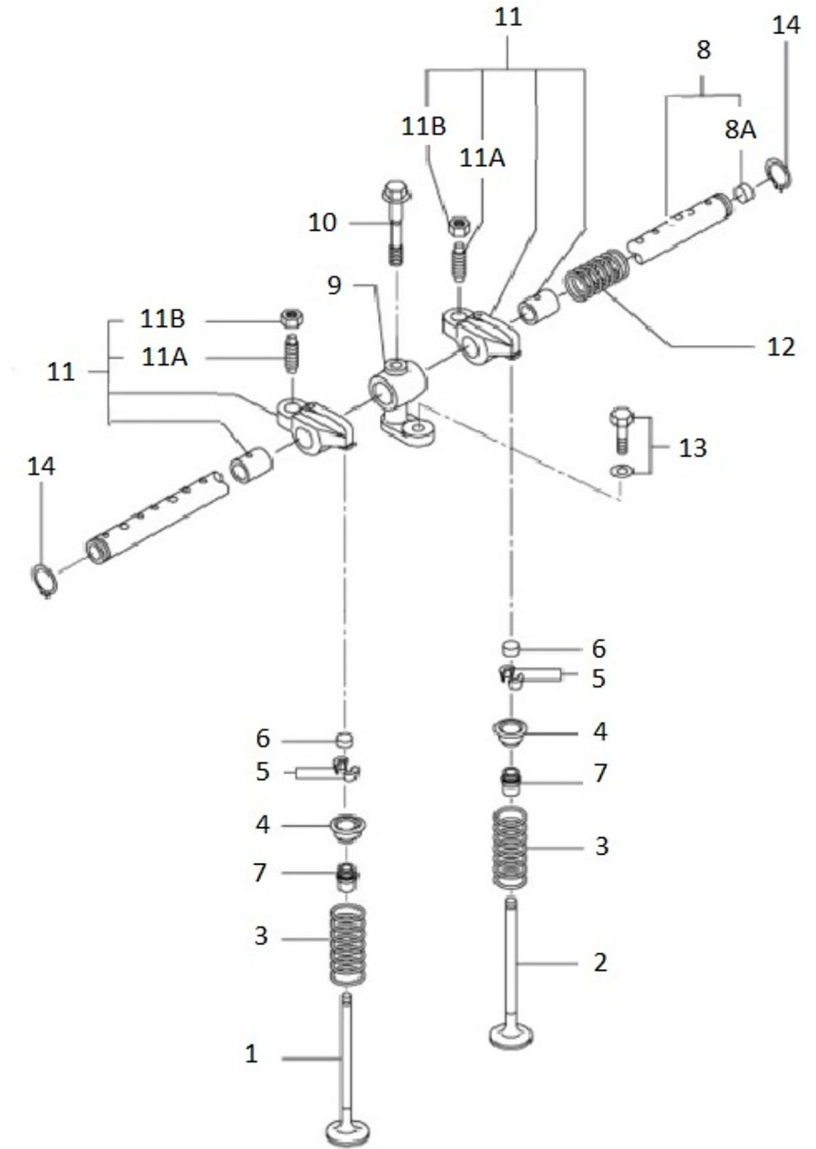

Genset 45 GT/GTC & 54 GTA/GTAC TAC

Engine Body

D SM56GTDN 01 2 Rocker Cover & Breather

Fig.	Ref.	Qty.	Descr.	Obs	From	UpTo
1	17B21006	1	Cover Assy,Rocker			
2	17421010	1	Rocker Cover Gasket			
3	17421014G.1	5	Bolt W/Washer (Generator)			
4	17221003G	1	Cap Oil Filler			
5	54081012	5	Clamp DIN 3017 12-22/9 W4			
6	17B21009	1	Hose,Breather			
7	59071161	1	Clamp RSGU 1 16/12 W1			
8	17524025G	1	Bolt			
9	17B10010	1	Eng. Exit Breather Pipe			
10	17B10021	1	HOSE, BY-PASS			
11	17B10019	1	Bracket, pipe			

Genset 45 GT/GTC & 54 GTA/GTAC TAC

Engine Body

D GU01 1 3 Valve Drive

Fig.	Ref.	Qty.	Descr.	Obs	From	UpTo
1	17422055.1	4	Valve,Inlet			
2	17422056	4	Exhaust Valve			
3	13322028	8	Spring, valve outler			
4	17422058	8	Retainer,Upper			
5	17122059	16	Cotter,Valve			
6	13322024	8	Cap			
7	17422057	8	Seal, Valve Stem			
8	17422046	1	Shaft Assy,Rocker			
8A	13322023	2	Cap, Sealing			
9	17422048.1	4	Bracket,Rocker Shaft			
10	17422053	4	Bolt,Rocker Bracket			
11	17422142.2	8	Rocker Assy			
11A	17122044	8	Screw Adjusting			
12	17422047G.1	3	Spring,Rocker			
13	17A22116	4	Bolt			
14	17B21020	2	Ring Snap (19)			

Genset 45 GT/GTC & 54 GTA/GTAC TAC

Engine Body

D GU01 1 4 Timing Parts

Fig.	Ref.	Qty.	Descr.	Obs	From	UpTo
1	17B21021	1	Camshaft			
2	13322034	1	Key Woodruff			
3	17B21022	1	Plate,Thrust			
4	17422037G.1	2	Bolt W/Washer (Generator)			
5	17122061	8	Tappet			
6	17122041	8	Rod, push			
7	17822019	1	Gear, CrankShaft			
8	17422037	1	Gear,CamShaft Z=46			
9	17B21025	1	Gear,Inj.Pump			
10	17A22038	1	Gear, Assy idler			
11	17122032	1	Plate, thrust			
12	17720010	1	Bolt,W/Washer			
13	17422066	1	Gear,Oil Pump Z=31			