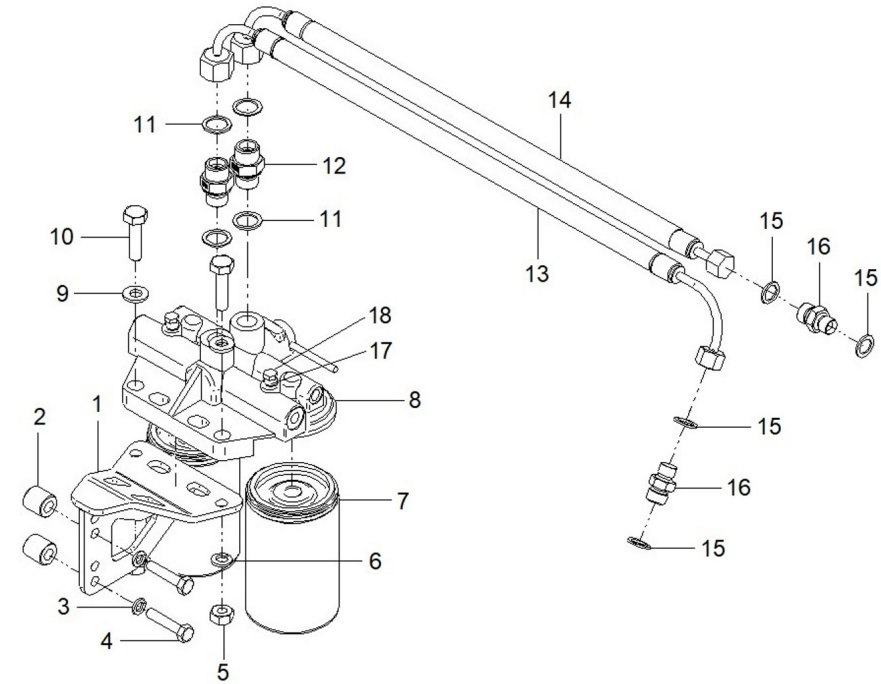

Genset 45 GT/GTC & 54 GTA/GTAC TAC

Fuel System

D SM56GTDN 04 5 Fuel Supply Parts

Fig.	Ref.	Qty.	Descr.	Obs	From	UpTo
1	17414003	1	Bracket 2nd Filter			
2	19117014	2	Spacer 10,5X20X20			
3	53033008	2	Washer GROWER DIN 127-8			
4	52101261	2	Bolt DIN 931 M8-40 8.8			
5	52120010	2	Nut DIN 934 M10 8.8			
6	53033010	2	Washer GROWER DIN 127-10			
7	19424022	2	Fuel Filter Element SDZ-165/205/280			
8	17414002	1	Bracket			
9	51030010	2	Washer DIN 125-10			
10	52101311	2	Bolt DIN 931 M10-40 8.8			
11	57000378	4	Washer 18-24-1,5			
12	19414039	2	Racor Fitting Male M18x150-M20x150			
13	17A14004	1	Fuel Hose DNV			
14	17A14005	1	Fuel Hose DNV			
15	56000069	4	Washer 14-20-1,5			
16	19414024	2	Fitting Adapter Male 3/8" to M14x1.5			
17	56000053	2	Washer 6-10-1,5			
18	13811038	2	Bolt, Bleed