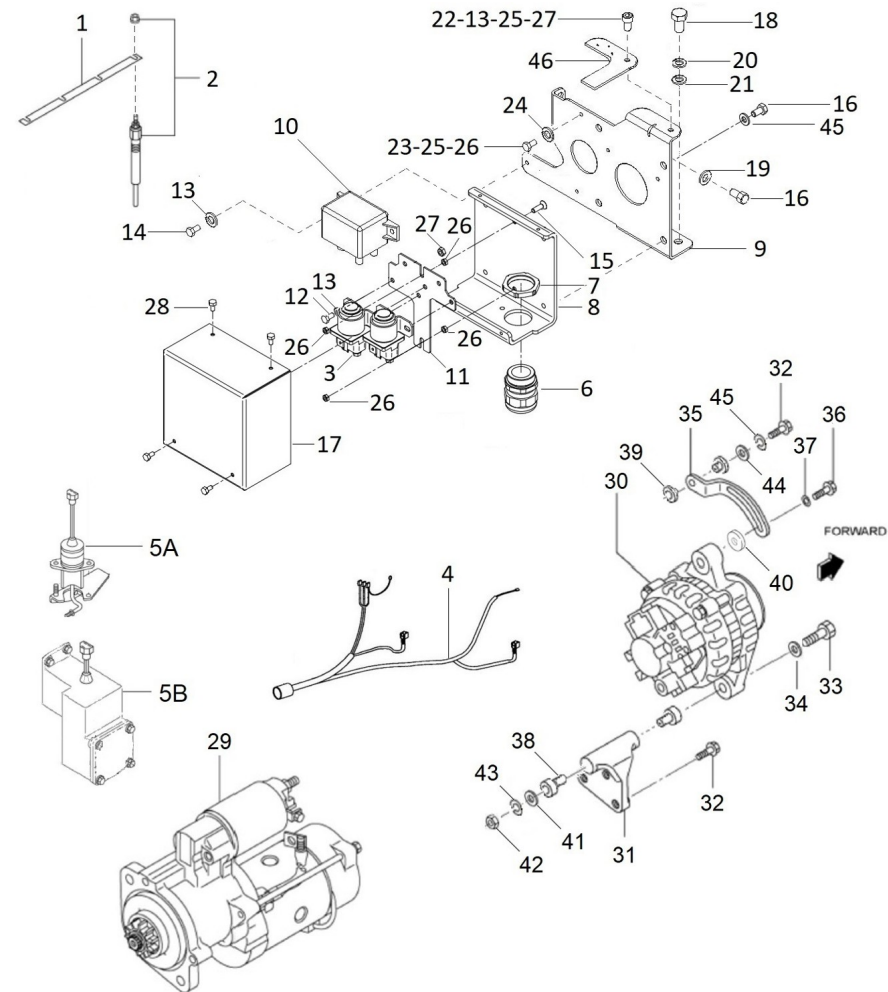

D SM56GTDN 05 1 Electrical System 12V

Fig.	Ref.	Qty.	Descr.	Obs	From	UpTo
1	17427018	1	Plate Glow Plug			
2	17827017	4	Plug, Glow			
3	17527005	2	Relay 12V 200A			
4	6097B206	1	Elect. Inst. G. SM-56 DNV			
5A	17B21136	1	Solenoid(12V)			
Figure A for Standard System						
5B	60972516	1	G.A.C 175 Series 12V Integrated Actuator			
Figure b for Parallel System						
6	60900313	1	Cable Gland Captor-2000 PG29			
7	60900314	1	Hexagonal Locknut Captor-2000 PG29			
8	6097A004	1	Back Part Metal Box			
9	17B17001	1	Relays Box Bracket			
10	19017113	1	Relay 12V Earth Isolated Nagares			
11	6097A002.03	1	Relay Bracket			
12	58101155	4	Bolt DIN 933 M6-12 Nylon			
13	51030006	7	Washer DIN 125-6			
14	52102154	2	Bolt DIN 933 M6-10 8.8			
15	54105157	2	Bolt DIN 7991 M6-20 INOX.			
16	52102256	6	Bolt DIN 933 M8-16 8.8			
17	6097A005	1	Metal Box Cover			
18	52102308	1	Bolt DIN 933 M10-25 8.8			
22	52103156	1	Bolt DIN 912 M6-16 8.8			
23	52102106	1	Bolt DIN 933 M5-15 8.8			
24	51030005	1	Washer DIN 125-5			
25	53033006	2	Washer GROWER DIN 127-6			
26	52120005	5	Nut DIN 934 M5 8.8			
27	52120006	5	Nut DIN 934 M6 8.8			
28	52102104	4	Bolt DIN 933 M5-10 8.8			
29	17827001	1	Starter Assy			
30	17427011G	1	Alternator 12V/50A			
31	17427002G.1	1	Alternator Bracket, Earth Isolated