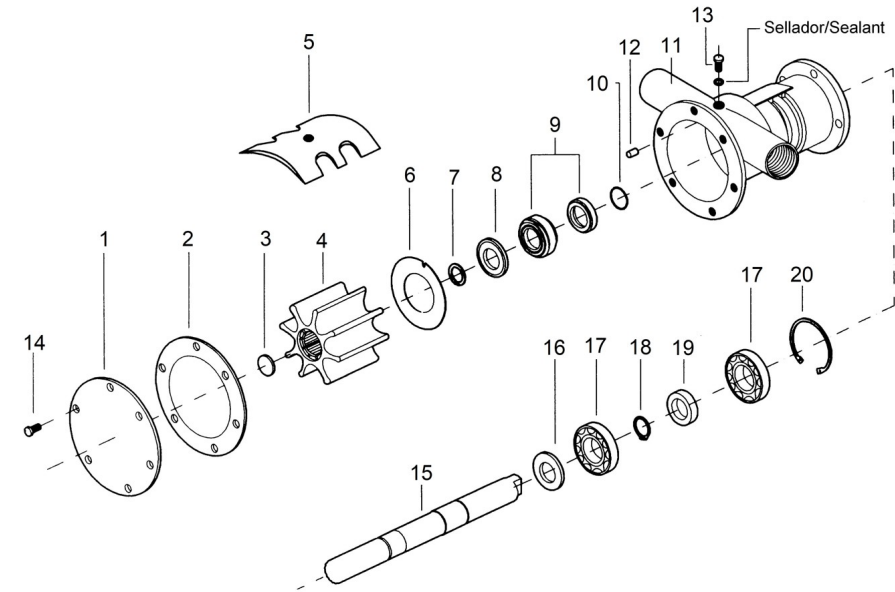

orders@soleadvance.com

Tel.: +34 93 775 44 05

The components shown in the catalog have:

- Figure: Number by which they are represented in scheme
 - Description: Trade name of the component
 - Quantity: Total number of parts used in the assembly of the part represented (may differ from the total minimum quantities)
- Hoses, indicates the total length in meters
-

36511000 Cross Brace Pump from 74 to 616

Fig.	Ref.	Qty.	Descr.	Obs	From	UpTo
1	34711002	1	Cover Pump			
2	34711003	1	Gasket Cover			
3	34711041	1	Impeller Plug			
4	34711008	1	1" Impeller			
5	34711005	1	Cam			
6	34711026	1	Plate,Friction			
7	54040016	1	CIRclip E-16			
8	36511018	1	Washer,seal			
9	36511019	1	Seal			
10	33311013	1	O-Ring D. 15X2			
11	36511001	1	Body,water pump			
12	36511017	1	Pin,Dowel			
13	54108154	1	Bolt DIN 84 M6-10			
14	54102154	6	Bolt DIN 933 M6-10 INOX			
15	36511010	1	Shaft,pump			
16	36511015	1	Spacer 17X24X7			
17	33311014	2	Ball Bearing 6203			
18	53040017	1	Circlip DIN 471 E-17			
19	36511020	1	Seal 16-30-7			
20	53041040	1	Circlip DIN 472 I-40			