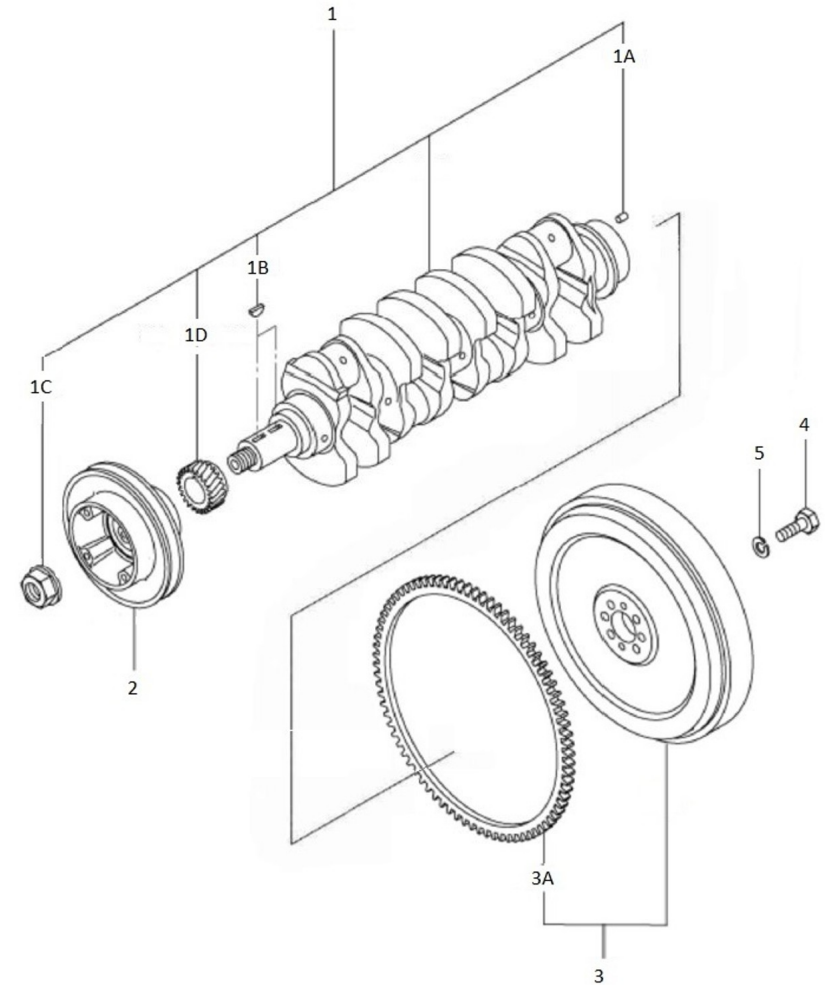

D GU01 1 9 Crankshaft & Flywheel

Fig.	Ref.	Qty.	Descr.	Obs	From	UpTo
1	17B21051	1	Crankshaft Assy			
1A	13322059	2	Pin			
1B	13322034	2	Key Woodruff			
1C	17422026	1	Nut,CrankShaft			
1D	17822019	1	Gear, CrankShaft			
2	17422024	1	Pulley CrankShaft			
3	17422027	1	Flywheel Assy			
3A	17422029	1	Gear,Ring Z=122			
4	13322065	4	Bolt			
5	MHF251512000	4	WASHER,SPRING