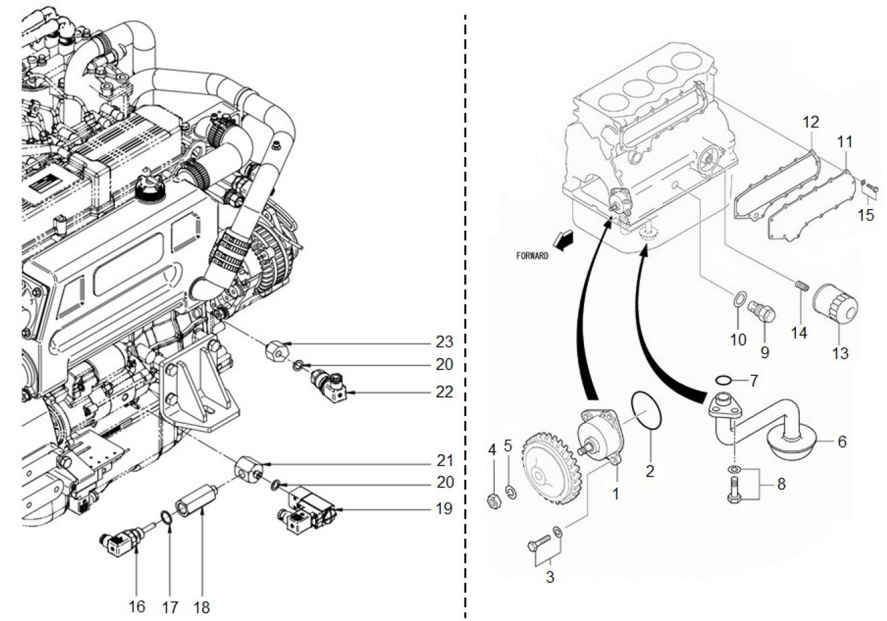

D MI74GSTDN 01 10 Oil System

Fig.	Ref.	Qty.	Descr.	Obs	From	UpTo
1	17424040	1	Pump Assy,Oil			
2	17424055	1	O-Ring D. 60X2			
3	17421012G.1	4	Bolt W/Washer (Generator)			
4	13122045	1	Nut			
5	17433010	1	Washer spring			
6	17424052	1	STrainer,Oil			
7	17424060	1	O-Ring D. 22X2,4			
8	17422037G.1	2	Bolt W/Washer (Generator)			
9	17124072	1	Valve, Assy			
10	17424063	1	Gasket			
11	17424065G	1	Cover,CRANKCase Side			
12	17424062.1	1	Gasket,Side Cover			
13	17424051	1	Oil Filter Element MINI-74/SM-82/94			
14	17424054	1	Union,Oil Filter			
15	17821012	14	Bolt,W/Washer			
16	60994075	1	Temperature Sensor			
17	56000083	1	Washer 21-26-1,5			
18	17A17028	1	Conversion Adapter G1/2 a 3/8			
19	6097A072	1	Compact Pressure Switch			
20	56000067	2	Washer 13-20-1,5			
21	17A17037	1	Conversion Adapter R 1/8 A G1/4 G1/8			
22	60994076	1	Marine Approved Pressure Transmitters			
23	17A17035.1	1	Conversion Adapter G1/4 a G1/8 BSPT