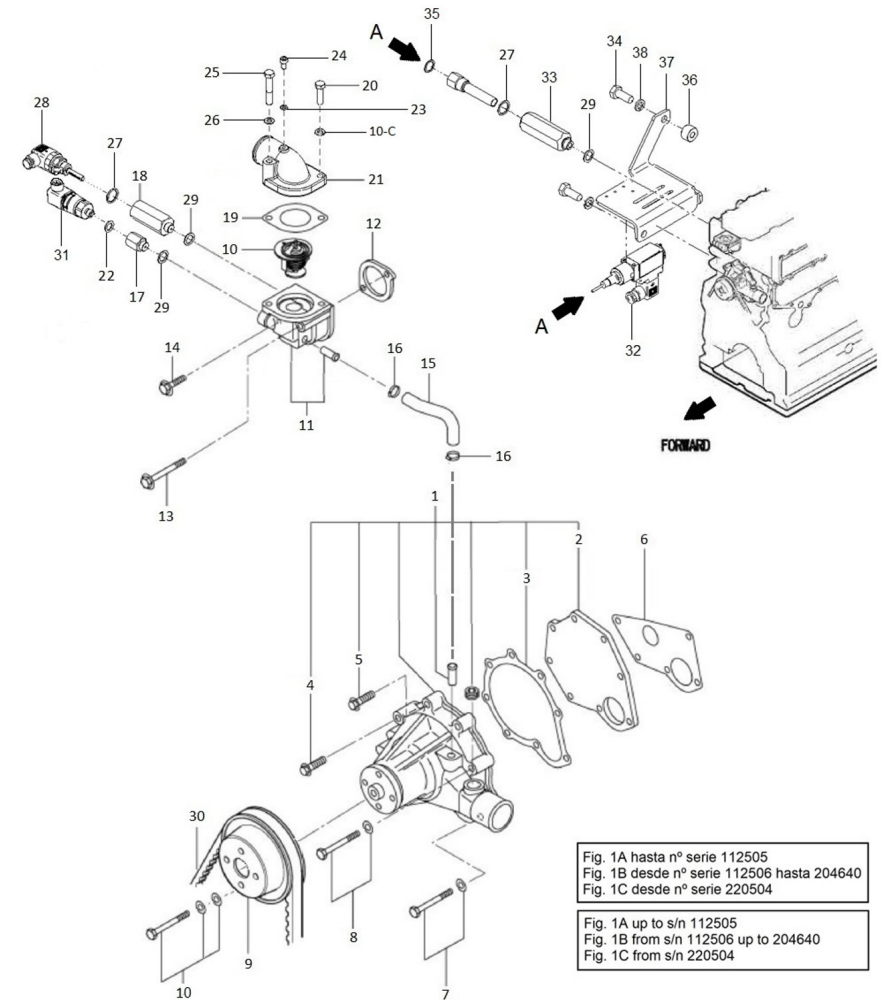

D MI74GSTDN 03 1 Water Pump

Fig.	Ref.	Qty.	Descr.	Obs	From	UpTo
1A	17421020G4	1	Fresh Water Assy (tube 10)			
1B	17421020G.3	1	Fresh Water Pump			
1C	17421020G.2	1	Fresh Water Pump			
2	17421043	1	Cover,Water Pump			
3	17421022	1	Gasket,Pump Cover			
4	17421026G	1	Bolt,Flange			
5	17821026	2	Bolt, Flange			
6	17421041	1	Gasket,Side Cover			
7	17421039G.1	4	Bolt,W/Washer (Generator)			
8	17420062G.1	1	Bolt,W/Washer (Generator)			
9	17121021	1	Pulley,Water Pump			
10	17121027	1	Thermostat			
10A	52102256	4	Bolt DIN 933 M8-16 8.8			
10B	51030008	4	Washer DIN 125-8			
10C	53033008	5	Washer GROWER DIN 127-8			
11	17421037G.1	1	Case Assy (Generator)			
12	17421016G.2	1	Gasket (Generator)			
13	17821038	1	Bolt, Flange			
14	17821039	1	Bolt, Flange			
15	17421025G.1	1	Hose,BY-PASS (Generator)			
16	54081020	2	Clamp DIN 3017 20-32/9 W4			
17	17A17030	1	Conversion Adapter G1/4 a 5/8"SAE			
18	17A17031	1	Conversion Adapter G1/2 A 5/8 UNF			
19	17111021	1	Gasket			
20	52102259	1	Bolt DIN 933 M8-30 8.8			
21	17111020	1	Fitting,water outlet			
22	56000067	1	Washer 13-20-1,5			
23	56000053	1	Washer 6-10-1,5			
24	13811035	1	Bolt,bleed			
25	52101263	1	Bolt DIN 931 M8-50 8.8			
26	53038008	1	Washer DIN 6798-A 8