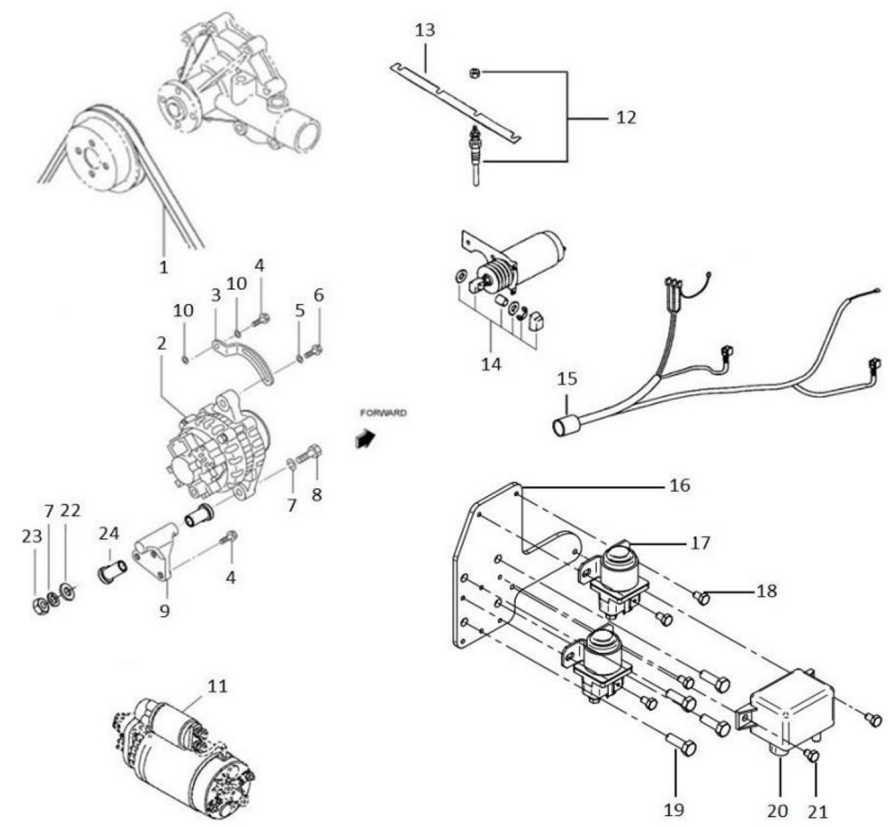

D MI74GSTDN 05 1 Electrical System 12V

Fig.	Ref.	Qty.	Descr.	Obs	From	UpTo
1	17430010	1	Belt			
2	17427011G	1	Alternator 12V/50A			
3	17427007G.2	1	Plate, Adjusting Generator - 2-PoleS			
4	17425036	2	Bolt, Flange			
5	17331008	1	Washer			
6	13827012	1	Bolt			
7	53033010	2	Washer GROWER DIN 127-10			
8	52101325	1	Bolt DIN 931 M10-120 8.8			
9	17427002G.1	1	Alternator Bracket, Earth Isolated			
10	17117012	2	Tensor Bakelite Bushing			
11	17427001G	1	Starter Assy 12 V			
12	17127017	4	Plug, glow			
13	17427018	1	Plate Glow Plug			
14A	17424025G	1	Solenoid			
Figure A for Standard System						
14B	60972516	1	G.A.C 175 Series 12V Integrated Actuator			
Figure b for Parallel System						
15A	60974217	1	Elect. Inst. G. MINI-74 DNV			
Figure A for Standard System						
15B	60974216	1	Elect. Inst. G. MINI-74 DNV Prep. Paral.			
Figure b for Parallel System						
16	17417033	1	Support, Relay			
17	17527005	2	Relay 12V 200A			
18	52102154	4	Bolt DIN 933 M6-10 8.8			
19	52102258	4	Bolt DIN 933 M8-25 8.8			
20	19017113	1	Relay 12V Earth Isolated Nagares			
21	52102153	2	Bolt DIN 933 M6-8 8.8			
22	51030010	2	Washer DIN 125-10			
23	52120010	1	Nut DIN 934 M10 8.8			
24	17117011	2	Bracket Bakelite Bushing			
NS	60900956	1	10k ohm Resistor