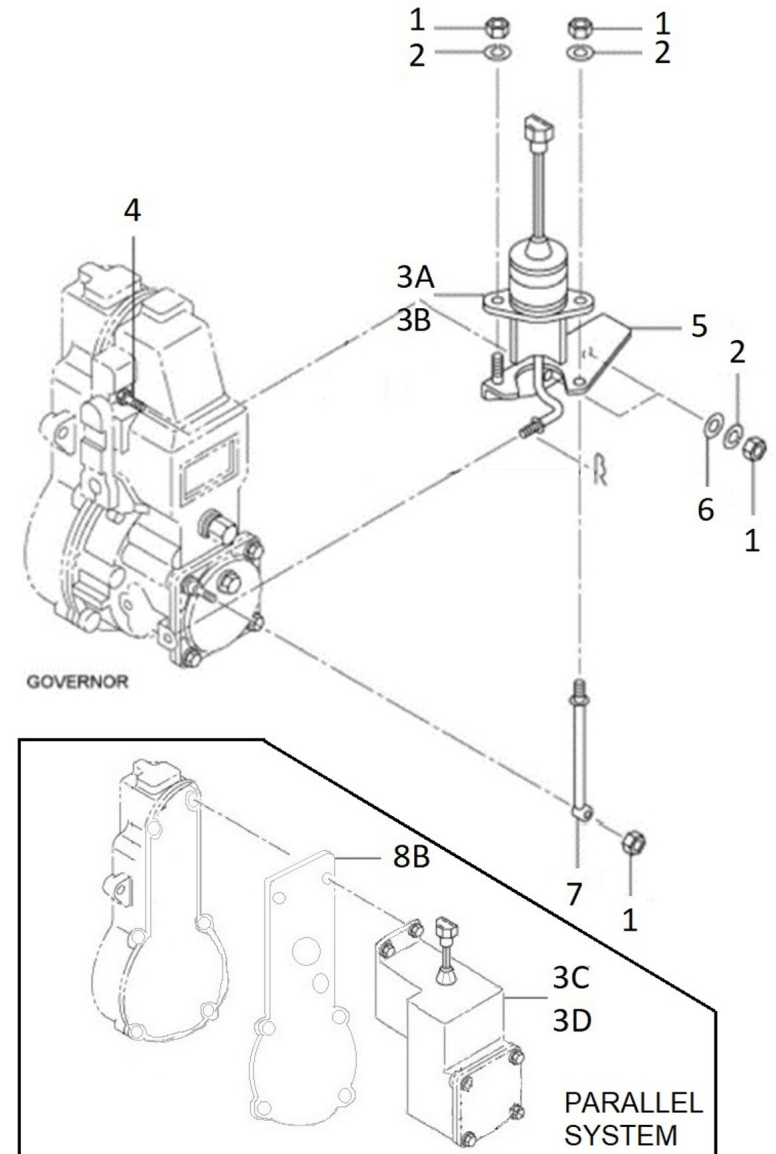

Genset 35 GT/GTC & 40 GTA/GTAC TAC

Fuel System

D MI74GSTDN 04 3 Governor Parts

Fig.	Ref.	Qty.	Descr.	Obs	From	UpTo
1	17223032	5	Nut			
2	53033006	4	Washer GROWER DIN 127-6			
3A	17424025G	1	Solenoid			
Figure A for 12V System						
3B	17425264.2	1	Solenoid 24V			
Figure b for 24V System						
3C	60972516	1	G.A.C 175 Series 12V Integrated Actuator			
Figure C for Parallel System 12V						
3D	60972520	1	G.A.C. 175 Series 24V Integrated Actuat.			
Figure D for Parallel System 24V						
4	17427003G	2	Rod,Solenoid			
5	17427005G	1	Bracket			
6	51030006	2	Washer DIN 125-6			
7	17427006G	1	ROD,Support			
8B	60972518	1	Assembly kit for 175 series actuator			
Figure b for Parallel System