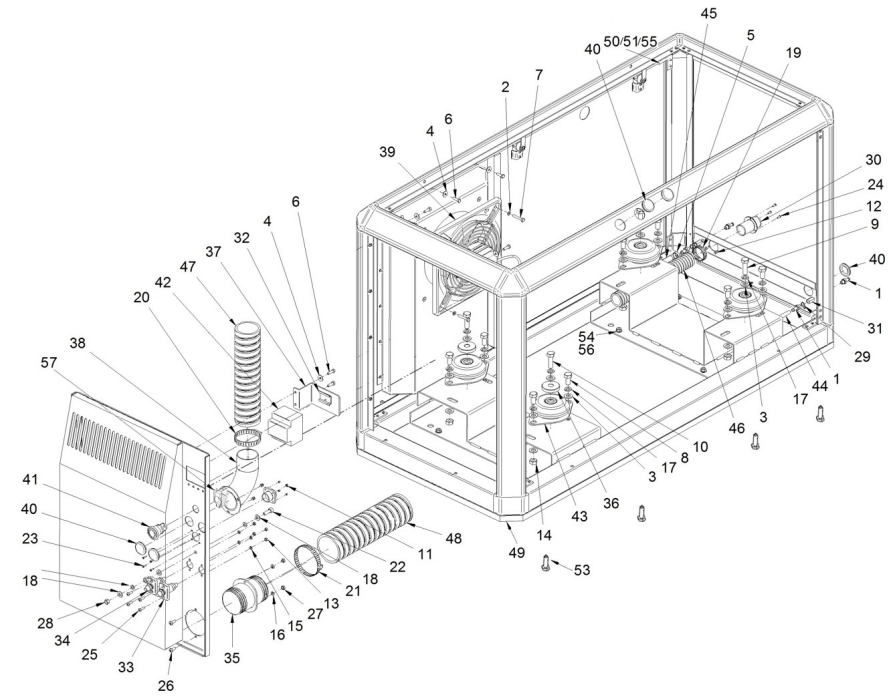

Genset 35 GT/GTC & 40 GTA/GTAC TAC

Canopy Spare Parts

D MI74GTDN 09 2 Cabin Kit

Fig.	Ref.	Qty.	Descr.	Obs	From	UpTo
1	13814072	4	Straight Hose Connector 1/8" NPTF			
2	51030006	4	Washer DIN 125-6			
3	51030012	17	Washer DIN 125-12			
4	51031006	7	Washer DIN 9021 6			
5	51086015	2	One Ear Clamp With Interior Ring 13-15,3			
6	52102157	7	Bolt DIN 933 M6-20 8.8			
7	52102160	4	Bolt DIN 933 M6-35 8.8			
8	52102358	9	Bolt DIN 933 M12-25 8.8			
9	52102360	2	Bolt DIN 933 M12-35 8.8			
10	52102361	2	Bolt DIN 933 M12-40 8.8			
11	52120003	4	Nut DIN 934 M3 8.8			
12	52120004	3	Nut DIN 934 M4 8.8			
13	52120005	4	Nut DIN 934 M5 8.8			
14	52120012	8	Nut DIN 934 M12 8.8			
15	53033005	4	Washer GROWER DIN 127-5			
16	53033006	2	Washer GROWER DIN 127-6			
17	53033012	12	Washer Grower DIN 127-12			
18	54030008	3	Washer DIN 125-8 INOX.			
19	54082025	4	Clamp DIN 3017 25-40/12 W4			
20	54082050	4	Clamp DIN 3017 50-70/12 W4			
21	54083091	2	GP Clamp 85-91 W4 STC			
22	54103258	1	Bolt DIN 912 M8-25 INOX.			
23	54118004	4	Bolt DIN 7985 M3-10 INOX			
24	54118054	3	Bolt DIN 7985 M4-10 INOX			
25	54118106	4	Bolt DIN 7985 M5-16 INOX			
26	54118156	2	Bolt DIN 7985 M6-16 INOX			
27	54120006	2	Nut DIN 934 M6 INOX			
28	54120008	3	Nut DIN 934 M8			
29	57000361	2	Washer 10-14-1,5			
30	60571015	1	Sea Water Wall PASS			
31	60573041.39	2	ROD Coupling 1/8 BSP