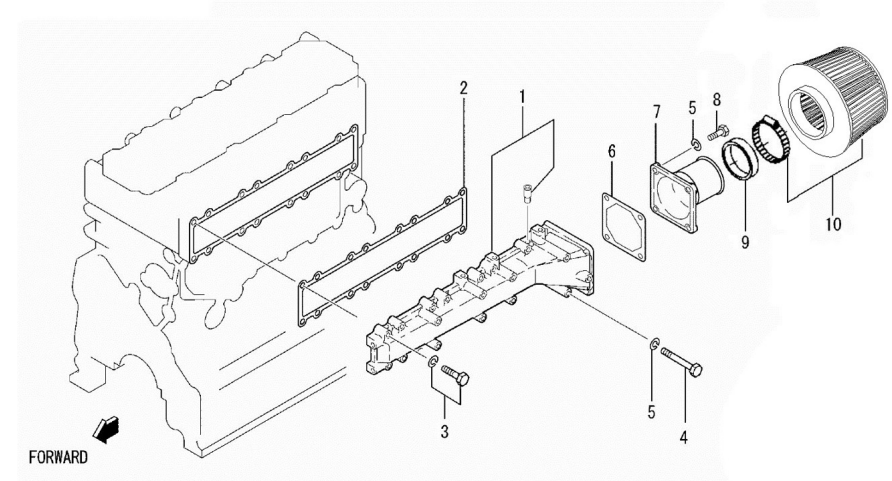

Genset 35 GT/GTC & 40 GTA/GTAC TAC

Inlet & Exhaust

D MI74GSTDN 02 1 Inlet

<i>Fig.</i>	<i>Ref.</i>	<i>Qty.</i>	<i>Descr.</i>	<i>Obs</i>	<i>From</i>	<i>UpTo</i>
1	17421030	1	MANIFOLD Assy,Inlet			
2	17421032	1	Gasket IN.MANIFOLD			
3	17421014G.1	14	Bolt W/Washer (Generator)			
4	17421014G	2	Bolt (Generator)			
5	53033008	6	Washer GROWER DIN 127-8			
6	17421042	1	Gasket			
7	17421029	1	Pipe,Air Inlet			
8	52102258	4	Bolt DIN 933 M8-25 8.8			
9	17410032	1	Ring			
10	17410034	1	Air Filter