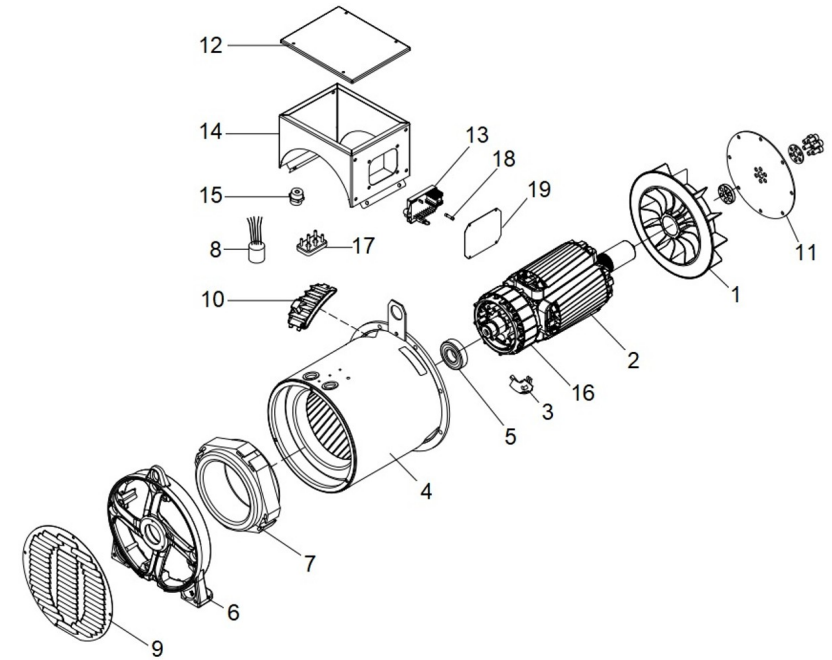

D MI74GTDN 06 2 Alternator Spare Parts

Fig.	Ref.	Qty.	Descr.	Obs	From	UpTo
1	60511336S.11	1	Fan SK160W- 4p			
2	(*)	1	Not available			
3	60511336S.09	1	Diode Bridge SK160W-			
4	(*1)	1	Not available			
5	60511336S.08	1	Bearing 6307 2RS/C3			
6	60574340S.11	1	Rear Shield			
7	60511336S.07	1	Exciter Stator SK160W-			
8	60574340S.12	1	EMC Filter			
9	605113032Z0R.1	1	Rear Grid			
10	60511336S.03	1	IP23 Grid			
11	60511336S.12	1	Kit Disks 11,5"			
12	60511336S.01	1	Top Cover			
13	60511107S.35.1	1	Electronic Board AVR BL4 U			
14	605113032Z0R.2	1	Terminal Box			
15	60511336S.02	1	M8 Insulator Clamp			
16	605113032Z0R.3	1	Exciter Rotor SK160W- 4p			
17	60511336S.04	1	M8 Terminal Board			
18	60511336S.05	1	Fuse 5x20 3,15A F			
19	60511336S.06	1	Cover on Regulator Side