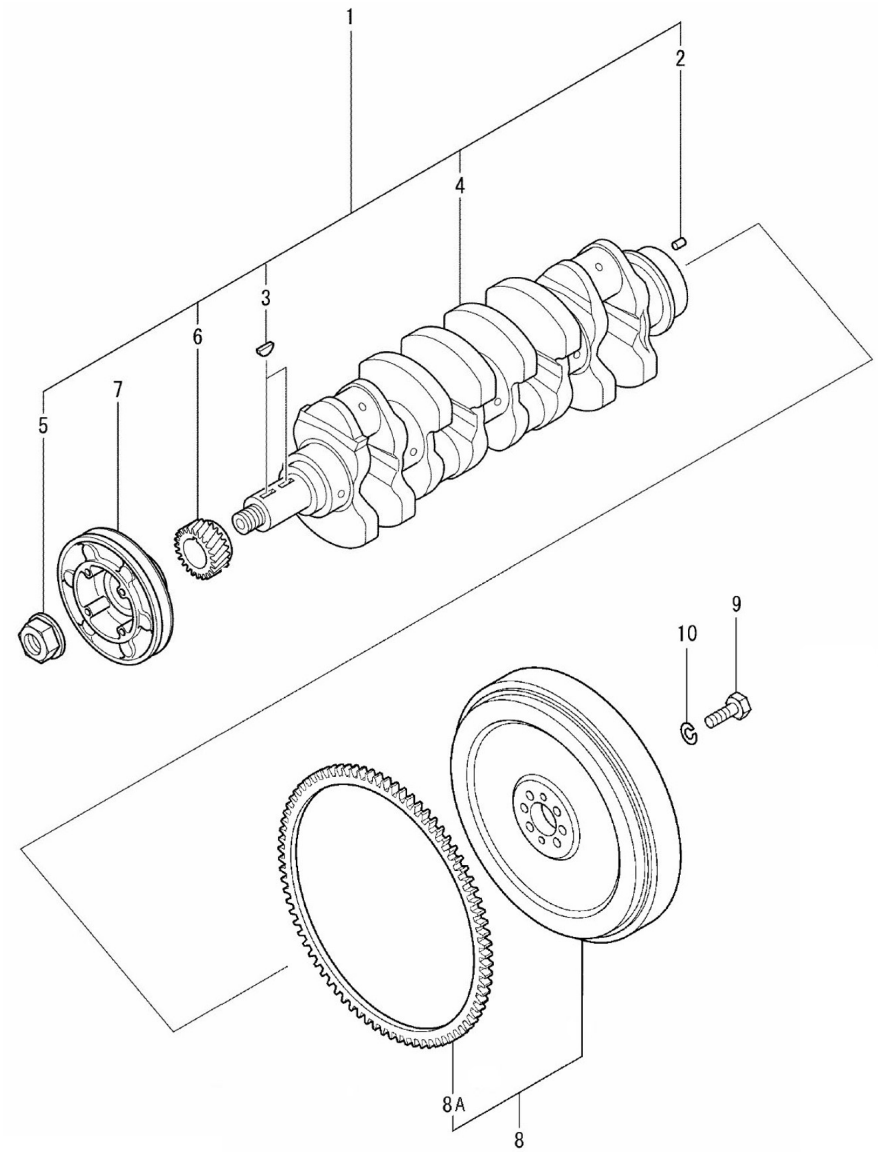

D GG04 1 9 Crankshaft & Flywheel

Fig.	Ref.	Qty.	Descr.	Obs	From	UpTo
1	17422018	1	CrankShaft Assy			
2	13322059	2	Pin			
3	13322034	2	Key Woodruff			
4	(*)	1	Not available			
5	17422026	1	Nut,CrankShaft			
6	17422019	1	Gear,CrankShaft			
7	17422024	1	Pulley CrankShaft			
8	17422027	1	Flywheel Assy			
8A	17422029	1	Gear, Ring Z=122			
9	13322065	4	Bolt			
10	53033012	4	Washer Grower DIN 127-12