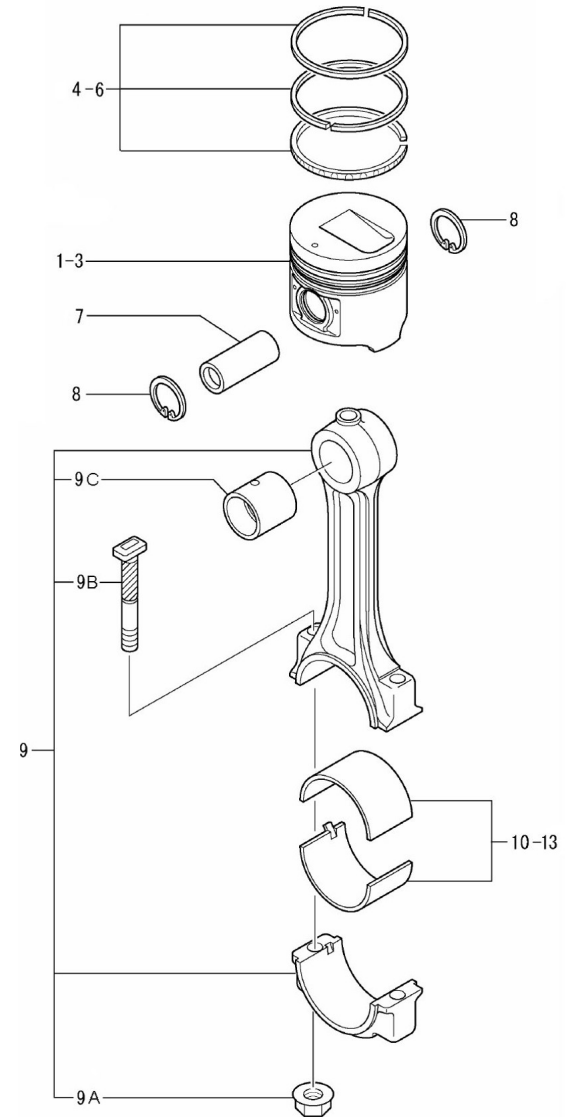

**Genset 35 GT/GTC & 40 GTA/GTAC TAC**

**Engine Body**

**D GG04 1 4 Timing Parts**

Fig.	Ref.	Qty.	Descr.	Obs	From	UpTo
1	17422035	1	CamShaft			
2	13322034	1	Key Woodruff			
3	17422075	1	Plate,THRUST			
4	17422037G.1	2	Bolt W/Washer (Generator)			
5	17122061	8	Tappet			
6	17122041	8	Rod, push			
7	17422037	1	Gear,CamShaft Z=46			
8	17422040	1	Gear,INJ.Pump Z=46			
9	17422038	1	Gear,IDLER Assy Z=49			
10	17122032	1	Plate, thrust			
11	17720010	1	Bolt,W/Washer			
12	17422066	1	Gear,Oil Pump Z=31			
13	53104255	2	Bolt DIN 7984 M8-12 10.9			
14	17422019	1	Gear,CrankShaft			

**Genset 35 GT/GTC & 40 GTA/GTAC TAC**

**Engine Body**

**D MI74GSTDN 01 7 Rear Plate**

Fig.	Ref.	Qty.	Descr.	Obs	From	UpTo
1	17A20007G.3	1	Flyweel Housing Pickup			
2	17420025	1	Gasket,Rear			
3	17327129.2	10	Bolt			
4	17420028G.1	2	Bolt,W/Washer (Generator)			
5	13320063	1	Seal Oil			
6	13320067	2	Stud			
7	17827003	2	Nut			
8	17433010	2	Washer spring			
9	60972519	2	Magnetic Speed Sensor			
10	56000077	1	Washer 18-23-1,5			
11	13224045	1	Plug			
12	52211454	1	Stud ALLEN DIN913 M16x1,5-16			

**D GG04 1 9** Crankshaft & Flywheel

Fig.	Ref.	Qty.	Descr.	Obs	From	UpTo
1	17422018	1	CrankShaft Assy			
2	13322059	2	Pin			
3	13322034	2	Key Woodruff			
4	(*)	1	Not available			
5	17422026	1	Nut,CrankShaft			
6	17422019	1	Gear,CrankShaft			
7	17422024	1	Pulley CrankShaft			
8	17422027	1	Flywheel Assy			
8A	17422029	1	Gear, Ring Z=122			
9	13322065	4	Bolt			
10	53033012	4	Washer Grower DIN 127-12			