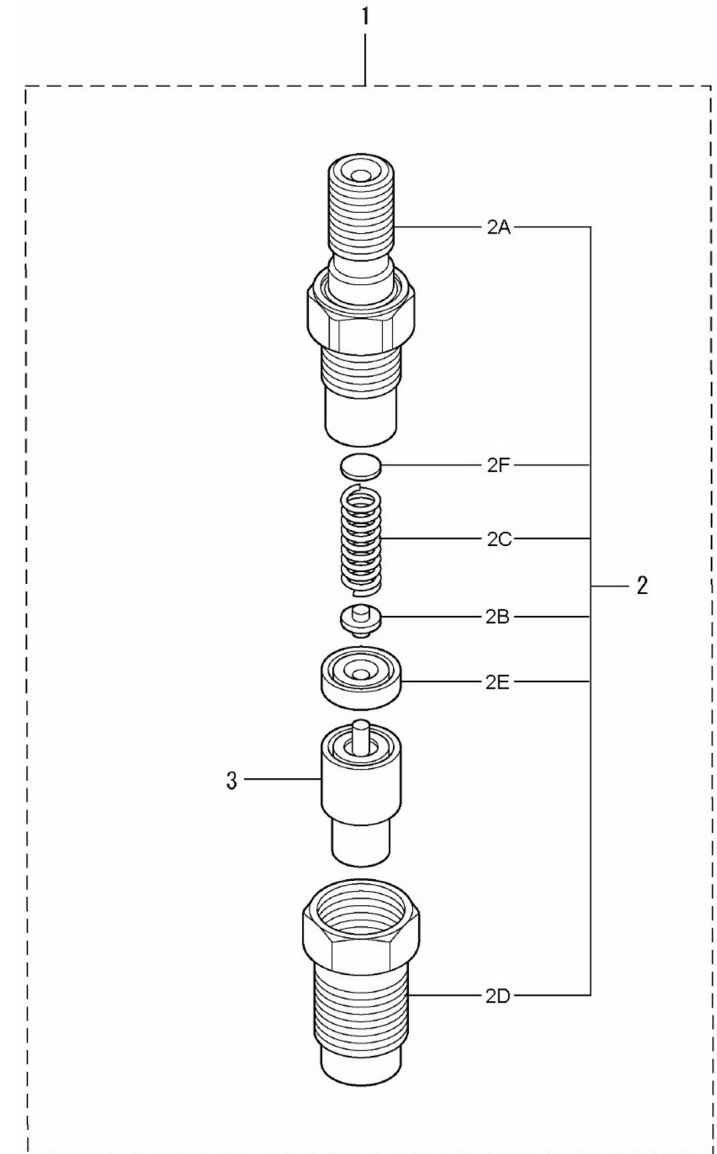

D GG04 4 2 Injection Nozzle

Fig.	Ref.	Qty.	Descr.	Obs	From	UpTo
1	13826001	4	Nozzle & Holder A			
2	17426003	4	Fuel Injector			
2A	13826002	4	Body Assy			
2B	13826003	4	Pin Pressure			
2C	17226004	4	Spring, Pressure			
2D	17426006	4	Nut			
2E	13826007	4	PIECE DISTANCE			
2FA	13826010	4	Washer 1,25			
2FB	13821029	4	Pipe Intake			
2FC	13826012	4	Washer 1,35			
2FD	13826013	4	Washer 1,40			
2FE	13826014	4	Washer 1,45			
2FF	13826015	4	Washer 1,50			
2FG	13826016	4	Washer 1,55			
2FH	13826017	4	Washer 1,60			
2FI	13826019	4	Washer 1,65			
2FJ	13826020	4	Washer 1,70			
3	13826018	4	Nozzle Assy