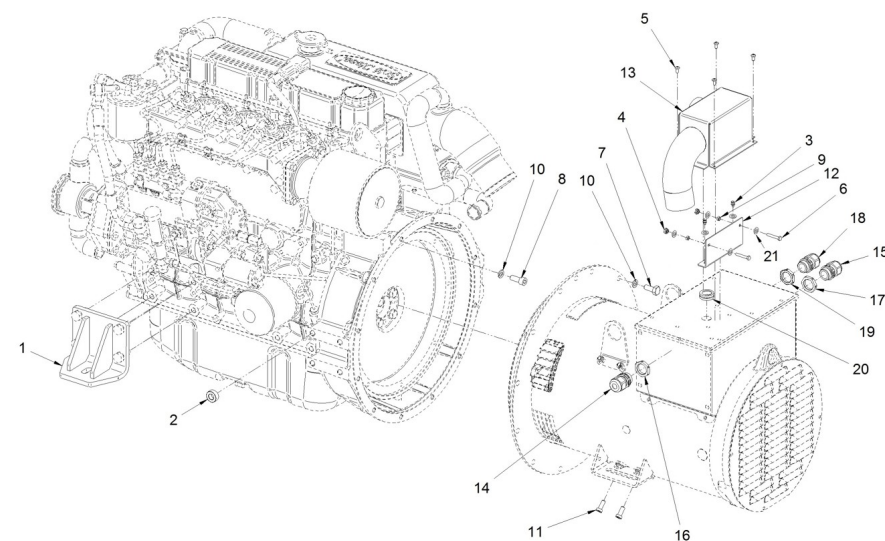

Genset 35 GT/GTC & 40 GTA/GTAC TAC

Genset Alternator Kit

D 60574069 Alternator Kit With Cabin (230V & 240V)

Fig.	Ref.	Qty.	Descr.	Obs	From	UpTo
1	17410001G	2	Support ANTERIUER			
2	19414022	1	Spacer 13X25X10			
3	52102104	2	Bolt DIN 933 M5-10 8.8			
4	51123005	4	Nut DIN 985 M5 5.6			
5	51918054	4	Bolt DIN 7981C 3,5-9,5			
6	52102110	2	Bolt DIN 933 M5-30 8.8 CINCADO			
7	52102308	12	Bolt DIN 933 M10-25 8.8			
8	52103308	8	Bolt DIN 912 M10-25 8.8			
9	52120005	2	Nut DIN 934 M5 8.8			
10	53033010	20	Washer GROWER DIN 127-10			
11	53104257	4	Bolt DIN 7984 M8-20 12.9			
12	60573041.72	1	VOLT REGULATOR Bracket Box			
13	60574043.71	1	ALT. REGULATING Box FULL			
14	60900304	1	Coneector Press PA Grey IP68 M16			
15	60900306	1	Connector Press CAPTOR-2000 M25 RAL7001			
16	60900307	1	Screw Connector Press PA Grey IP68 M16			
17	60900309	1	Screw Connector Press Captor-2000 M25			
18	60900310	1	Connector Press CAPTOR-2000 M32 RAL7001			
19	60900311	1	Screw Connector Press Captor-2000 M32			
20	60900517	1	Cover,wiring			
21	51030005	8	Washer DIN 125-5			
NS	60900510	1	Emergency Stop PUSH BOTTOM	☒		
NS	60900511	1	Stop PUSH BOTTOM Body	☒		
NS	60974073G	1	W Breaker GRAY SEC. 35 TO SYStem ALT.	☒		
NS	60974073M	1	V Breaker BROWN SEC.35 TO SYStem ALT.	☒		
NS	60974073N	1	U Breaker BLACK SEC. 35 TO MAGNETO	☒		
NS	60974077	1	Kit Fan Installation	☒		
NS	60974087	1	Switch Disconnecter 80A 3 Poles	☒