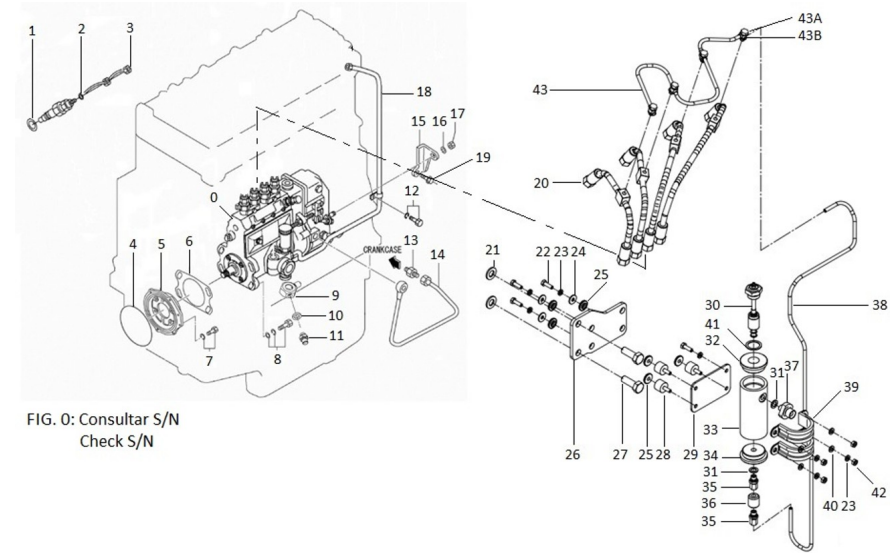

**D MI74GSTDN 04 1 Fuel Pipe And Fuel Leak Alarm**

Fig.	Ref.	Qty.	Descr.	Obs	From	UpTo
0A	17425001G	1	Pump Assy,Injection (Generator)			21/09/2016
0B	17425001G.3	1	Pump Assy,Injection (Generator)		22/09/2016	
1	13824013	4	Injector Washer			
2	17424025G.1	4	Gasket Fuel Return (Genset)			
3	13824024	4	Nut			
4	17420047	1	O-Ring D. 140X2			
5	17425005	1	Flange,INJ.Pump			
6	17425028	1	Gasket			
7	17721012	1	Bolt,W/Washer			
8	17425029	4	Bolt,W/Washer			
9	17414010	1	Joint Fuel inlet			
10	56000205	1	Washer 10-16-3			
11	17414011	1	Racord			
12	17424025G.2	1	Bolt			
13	17424032	1	Connector			
14	17424033	1	Pipe,Oil			
15	17424034	1	Bracket,INJ.Pump			
16	53033008	1	Washer GROWER DIN 127-8			
17	17120049	1	Nut M8			
18	17424005	1	Pipe,Fuel			
19	17425036	1	Bolt,Flange			
20	17424010R	1	Pipe Kits			
21	51030012	2	Washer DIN 125-12			
22	52102157	4	Bolt DIN 933 M6-20 8.8			
23	53033006	7	Washer GROWER DIN 127-6			
24	51031006	3	Washer DIN 9021 6			
25	17A17011	6	Bakelite Bushing			
26	17A17009	1	Fuel Leak Alarm Bracket,Earth Isolated			
27	52102360	2	Bolt DIN 933 M12-35 8.8			
28	17414009	3	Anti Vibration Mount			
29	17517009.6	1	Alarm Bracket			