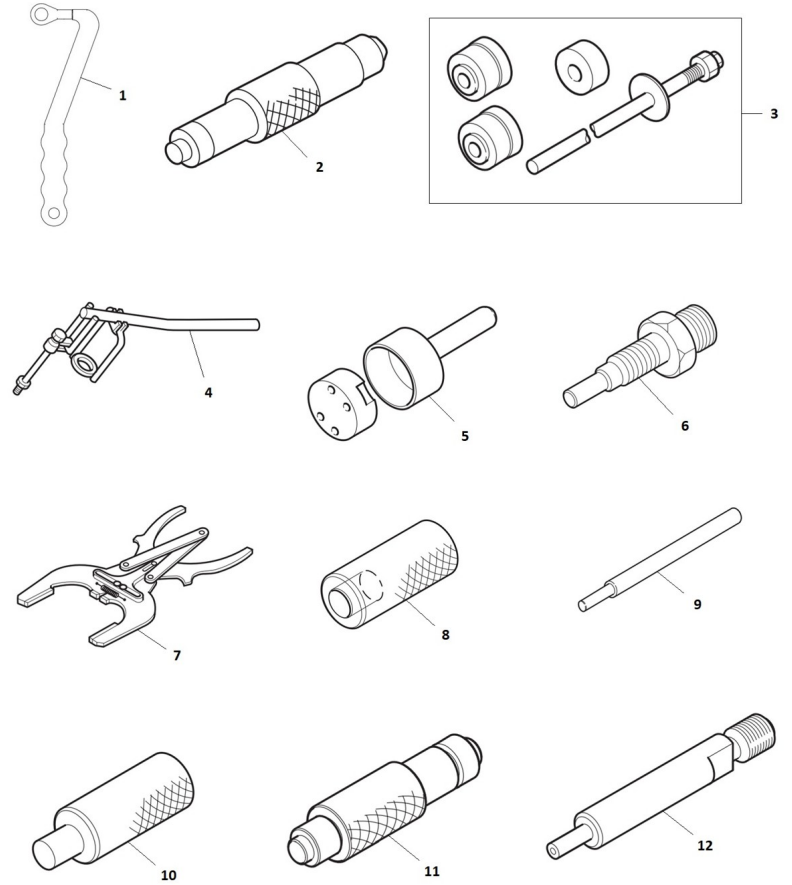

D UTILFA0960 1 Special Tools

Fig.	Ref.	Qty.	Descr.	Obs	From	UpTo
1	13811063	1	Refrigerator Mounting Key			
2	U3009107300	1	Idler Bushing Installer			
3	U3069100010	1	Camshaft Bushing Installer Set			
4	U3069104500	1	Valve Spring Pusher			
5	U3069113010	1	Oil seal sleeve installer set			
6	U3069121100	1	Gauge Adapter			
7	UMM74007	1	Piston Ring Pliers			
8	U32A9100100	1	Valve Guide Installer			
9	U32A9100300	1	Valve Guide Remover			
10	U32A9100400	1	Oil Pump Bushing Installer			
11	U32A9100500	1	Connecting rod bushing puller			
12	U32A9101100	1	Gauge adapter (direct injection)