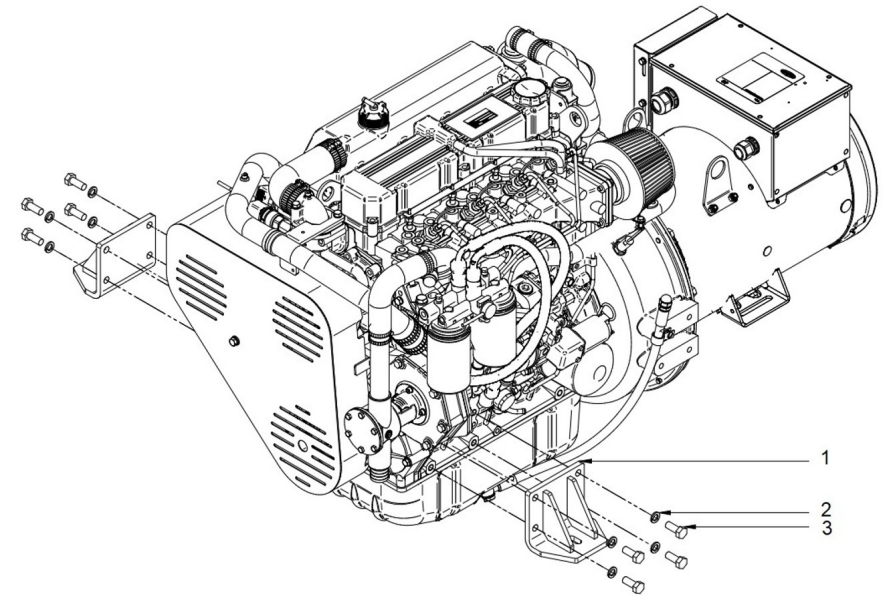

D MI74GSTDN 01 12 Engine Brackets

<i>Fig.</i>	<i>Ref.</i>	<i>Qty.</i>	<i>Descr.</i>	<i>Obs</i>	<i>From</i>	<i>UpTo</i>
1	17410001G	2	Support ANTERIUER			
2	53033012	8	Washer Grower DIN 127-12			
3	52102359	8	Bolt DIN 933 M12-30 8.8