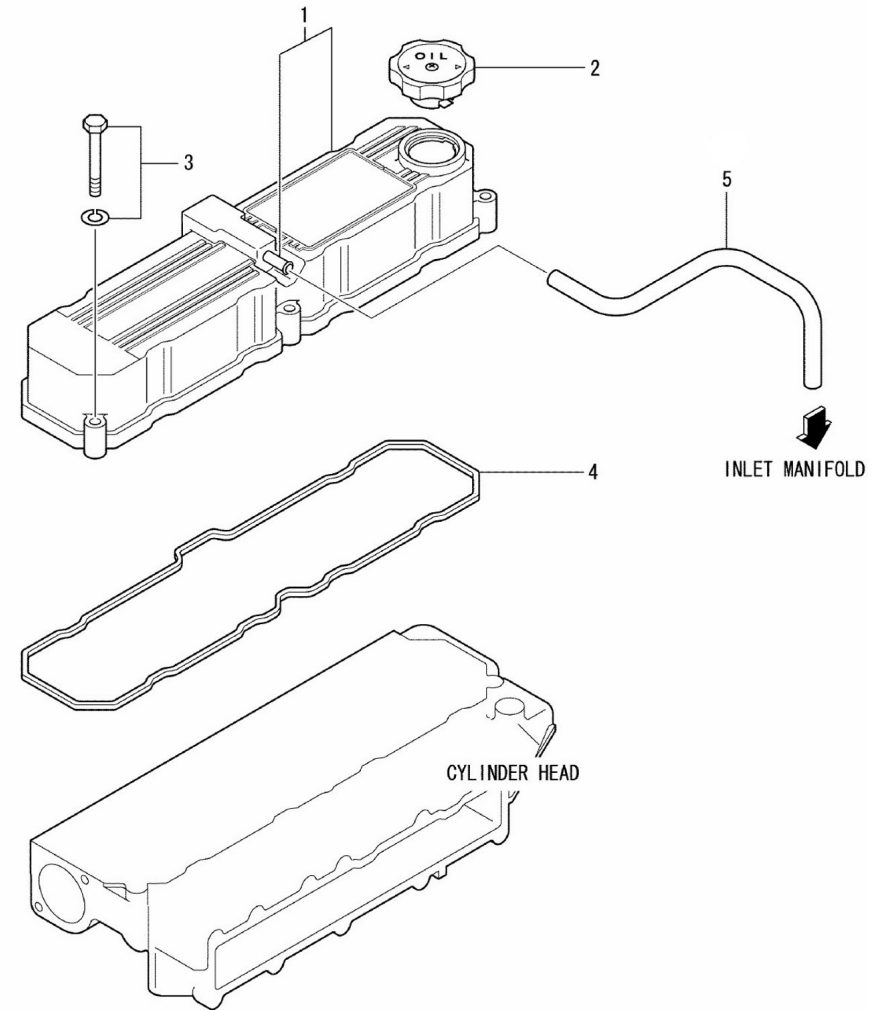

D MI74GSTDN 01 2   **Rocker Cover & Breather**

Fig.	Ref.	Qty.	Descr.	Obs	From	UpTo
1	17421009.2	1	Cover Assy,Rocker			
2	17221003G	1	Cap Oil Filler			
3	17421014G.1	5	Bolt W/Washer (Generator)			
4	17421010	1	Rocker Cover Gasket			
5	17421006	1	Hose,BREATHER