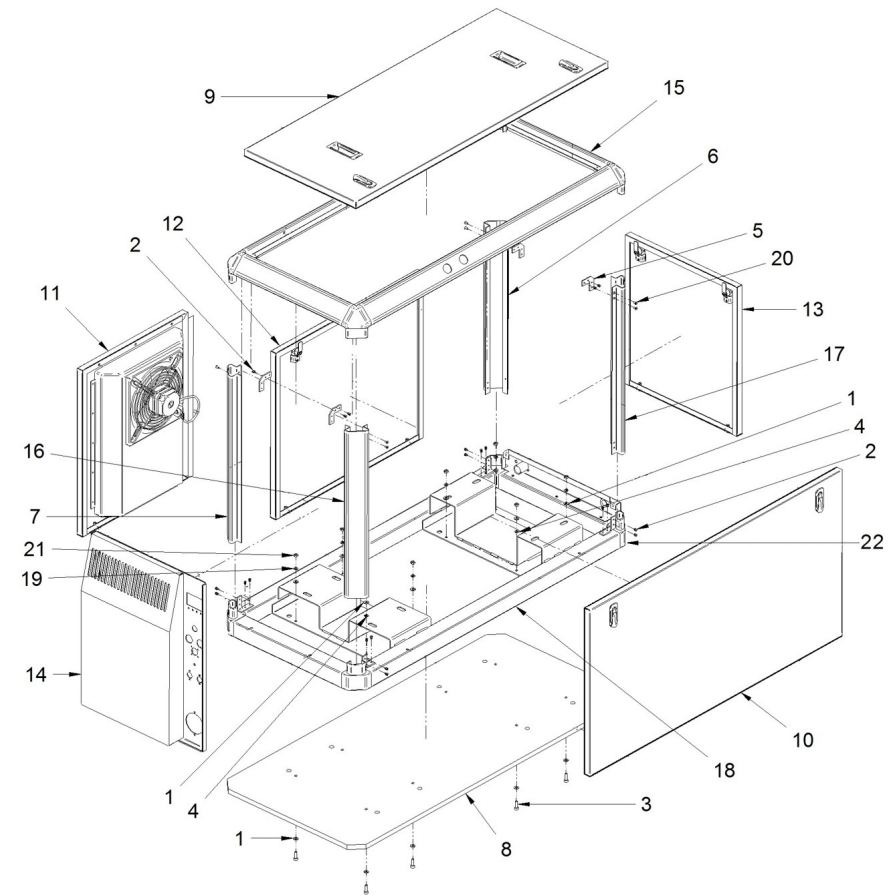

**D MI74GTDN 09 1 Cabin**

Fig.	Ref.	Qty.	Descr.	Obs	From	UpTo
1	51030008	16	Washer DIN 125-8			
2	51058054	22	Aluminium Rivet 4.0 X 10			
3	52103258	8	Bolt DIN 912 M8-25 8.8			
4	53038008	2	Washer DIN 6798-A 8			
5	60573041.43	4	L Fastening Bracket			
6	60574043.03	1	VERTICAL BAR			
7	60574043.04	1	VERTICAL BAR			
8	60574043.10	1	BASEBOARD			
9	60574043.20	1	Upper Panel			
10	60574043.21	1	RIGHT Side Panel MOBILE			
11	60574043.22A	1	Out Side Air Panel FIXED			
12	60574043.22B	1	Side Panel MOBILE			
13	60574043.24	1	FrontAL Panel			
14	60574043.25	1	Back Panel			
15	60574043.30	1	Upper FRAME			
16	60574043.31	1	VERTICAL BAR			
17	60574043.32	1	VERTICAL BAR			
18	60574043.61	1	Bottom Frame			
19	53033008	6	Washer GROWER DIN 127-8			
20	53105104	8	Bolt DIN 7991 M5-10 12.9			
21	52120008	8	Nut DIN 934 M8 8.8			
22	60573045.1	4	Lower Corner genset canopy			
NS	60574043.80	1	Set OF INSULATING CUT PIECES			