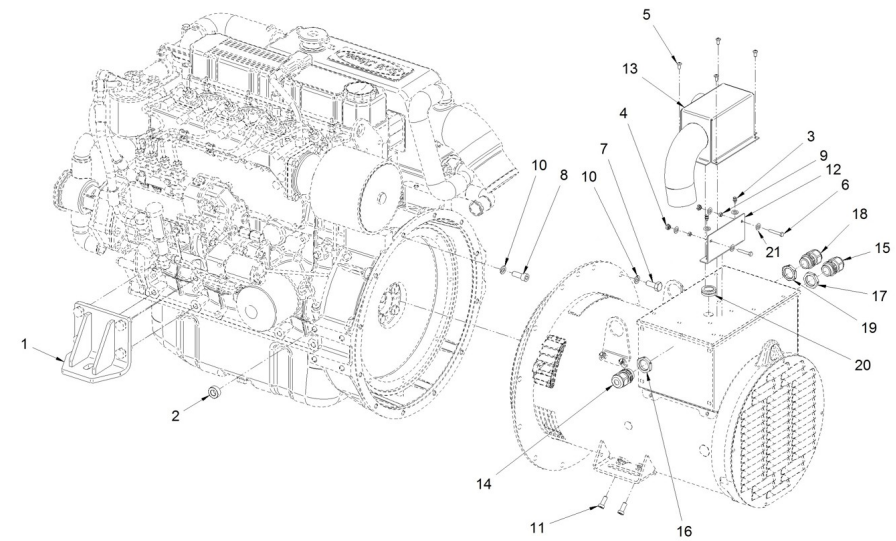

Genset 35 GT/GTC & 40 GTA/GTAC TAC

Genset Alternator Kit

D 60574067 Alternator Kit With Cabin (400/230V & 480/277V)

Fig.	Ref.	Qty.	Descr.	Obs	From	UpTo
1	17410001G	2	Support ANTERIUER			
2	19414022	1	Spacer 13X25X10			
3	52102104	2	Bolt DIN 933 M5-10 8.8			
4	51123005	4	Nut DIN 985 M5 5.6			
5	51918054	4	Bolt DIN 7981C 3,5-9,5			
6	52102110	2	Bolt DIN 933 M5-30 8.8 CINCADO			
7	52102308	12	Bolt DIN 933 M10-25 8.8			
8	52103308	8	Bolt DIN 912 M10-25 8.8			
9	52120005	2	Nut DIN 934 M5 8.8			
10	53033010	20	Washer GROWER DIN 127-10			
11	53104257	4	Bolt DIN 7984 M8-20 12.9			
12	60573041.72	1	VOLT REGULATOR Bracket Box			
13	60574043.71	1	ALT. REGULATING Box FULL			
14	60900304	1	Coneector Press PA Grey IP68 M16			
15	60900306	1	Connector Press CAPTOR-2000 M25 RAL7001			
16	60900307	1	Screw Connector Press PA Grey IP68 M16			
17	60900309	1	Screw Connector Press Captor-2000 M25			
18	60900310	1	Connector Press CAPTOR-2000 M32 RAL7001			
19	60900311	1	Screw Connector Press Captor-2000 M32			
20	60900517	1	Cover,wiring			
21	51030005	8	Washer DIN 125-5			
NS	60900510	1	Emergency Stop PUSH BOTTOM	☒		
NS	60900511	1	Stop PUSH BOTTOM Body	☒		
NS	60974072A	1	Inst. Alt. To N Blue Breaker Sec. 16 - 800mm	☒		
NS	60974072G	1	Inst. Alt. To "W" Gray Breaker Sec. 16 - 800mm	☒		
NS	60974072M	1	Inst. Alt. To "V" Brown Breaker Sec. 16 - 800mm	☒		
NS	60974072N	1	Inst. Alt. To "U" Black Breaker Sec. 16 - 800mm	☒		
NS	60974076	1	Kit Fan Installation	☒		
NS	60974088	1	4 Poles 50A Diconnector	☒