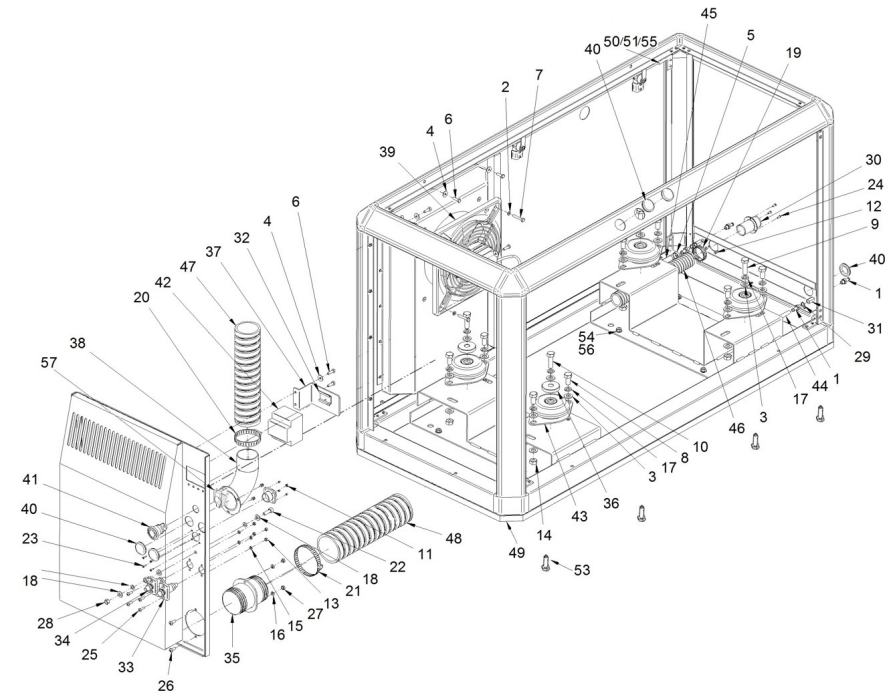

Genset 35 GT/GTC & 40 GTA/GTAC TAC

Canopy Spare Parts

D MI74GTDN 09 2 Cabin Kit

Fig.	Ref.	Qty.	Descr.	Obs	From	UpTo
NS	51030005	4	Washer DIN 125-5			
NS	51030010	1	Washer DIN 125-10			
NS	52101268	1	Bolt DIN 931 M8-75 8.8			
NS	52102357	1	Bolt DIN 933 M12-20 8.8			
NS	52120006	2	Nut DIN 934 M6 8.8			
NS	52120008	8	Nut DIN 934 M8 8.8			
NS	53038010	2	Washer DIN 6798-A 10			
NS	53038012	1	Washer DIN 6798-A 12			
NS	54030006	2	Washer DIN 125-6 INOX.			
NS	54082032	2	Clamp DIN 3017 32-50/12 W4			
NS	58018160	4	Screw			
NS	58088284	4	Pastic Cable Zip Tie			
NS	59071404	1	Clamp RSGU 1 40/20 W1			
NS	59071452	2	Clamp 1 42/15 W1			
NS	60594041.39	1	Gasoil Wall Bushing D12 MALE			
NS	60594041.40	1	ROD Coupling 3/8 BSP			
NS	60900047	1	White Strip VDe 104 4			
NS	60972073	1	0,25 M. CHASSIS TO MOTOR Wiring GROUND			
NS	60972074	1	0,44 M. Back Panel To Alt. Wiring Ground			
NS	60972090	2	TER. PROTECTIVE 20 RED			
NS	60972091	2	TER. PROTECTIVE 20 BLACK			
NS	60972094	1	TER. PROTECTIVE 28 RED			
NS	60973049.1	1	RED Battery POSITIVE Wiring			
NS	60973053	1	Sec. 25 Black 0,95 m Ter. 10/10 cable			
NS	M88503242	2.0	DNV Water Intake Hose D. 32-42