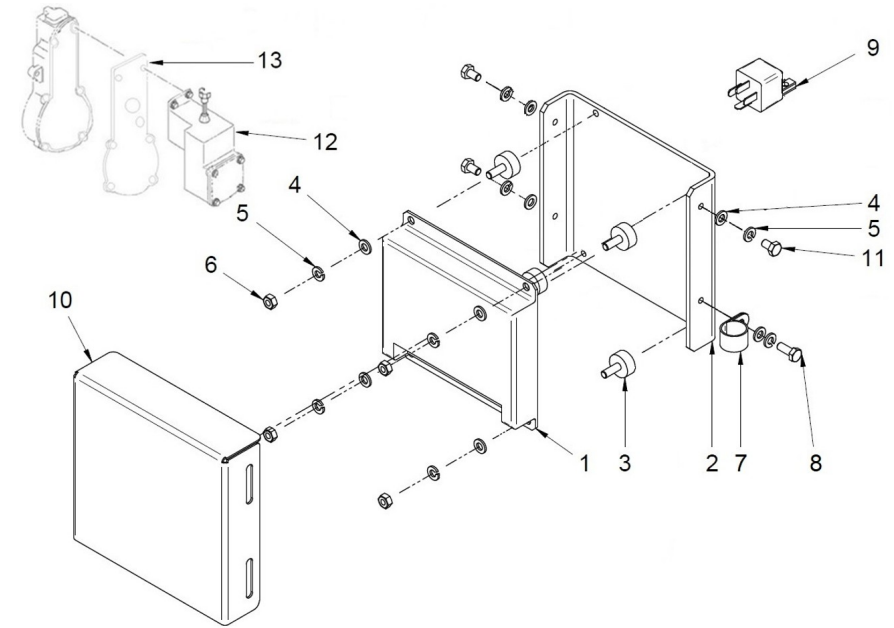

Genset 35 GT/GTC & 40 GTA/GTAC TAC

Electrical System

D 60971532 Parallel Control System 24V

Fig.	Ref.	Qty.	Descr.	Obs	From	UpTo
1	60972521	1	Speed Control Unit G.A.C. ESD-5500 Ser.			
2	17317007	1	Electronic Unit Bracket			
3	17A14009	4	Anti Vibration Mount M6			
4	51030006	8	Washer DIN 125-6			
5	53033006	8	Washer GROWER DIN 127-6			
6	52120006	4	Nut DIN 934 M6 8.8			
7	59071224	1	Clamp RSGU 1 22/15 W1			15/11/2023
7	59071324	1	Clamp RSGU 1 32/15 W1		15/11/2023	
8	52102156	1	Bolt DIN 933 M6-16 8.8			
9	63900029	1	Relay 24V 22/10A NO+NC with Diode			
10	17317008	1	Parallel electronic unit cover			
11	52102154	3	Bolt DIN 933 M6-10 8.8			
12	60972520	1	G.A.C. 175 Series 24V Integrated Actuat.			
13	60972518	1	Assembly kit for 175 series actuator			
NS	17420007G.3M	1	Flyweel Housing Pickup			
NS	17420025	1	Gasket,Rear			
NS	60972517	1	Connector for actuator Packard type			
NS	60972519	2	Magnetic Speed Sensor			
NS	60974223DNV	1	Auxiliary Installation Parallel TAC Genset