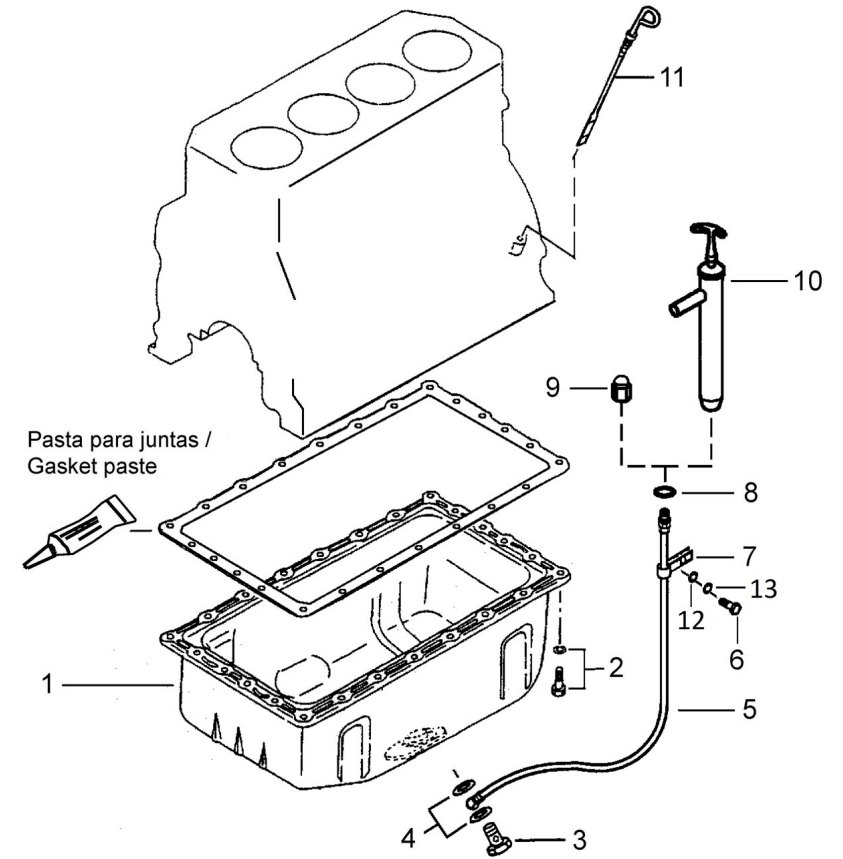

Genset 35 GT/GTC & 40 GTA/GTAC TAC

Engine Body

D GG04 1 11 Oil Pan

Fig.	Ref.	Qty.	Descr.	Obs	From	UpTo
1	17420030	1	Oil PAN Assy			
2	17821012	24	Bolt,W/Washer			
3	12814051	1	Screw,eye			
4	56000069	2	Washer 14-20-1,5			
5	17114021	1	Extraction Hose			
6	52102360	1	Bolt DIN 933 M12-35 8.8			
7	17214022	1	Bracket, Pipe			
8	56000217	1	Washer 13-20-3			
9	16514020	1	Plug			
10	14714001	1	Oil Extraction Pump			
11	17420029	1	Gauge Oil LEVEL			
12	51030012	1	Washer DIN 125-12			
13	53033012	1	Washer Grower DIN 127-12