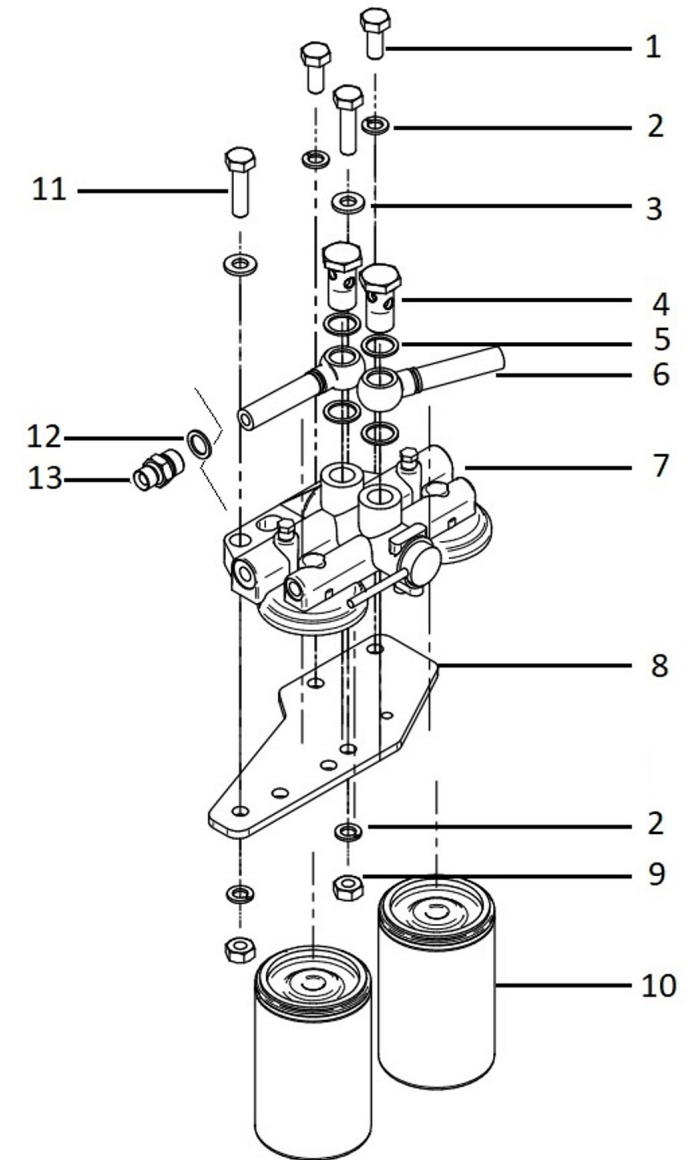

D 17414000IDNV Kit 2nd Fuel Filter (Cabin)

Fig.	Ref.	Qty.	Descr.	Obs	From	UpTo
1	52102308	2	Bolt DIN 933 M10-25 8.8			
2	53033010	4	Washer GROWER DIN 127-10			
3	51030010	2	Washer DIN 125-10			
4	19414039	2	Racor Fitting Male M18x150-M20x150			
5	57000378	2	Washer 18-24-1,5			
6	17A14004	2	Fuel Hose DNV			
7	17414002	1	Bracket			
8	17414003I	1	Bracket 2nd Filter			
9	52120010	2	Nut DIN 934 M10 8.8			
10	19424022	2	Fuel Filter Element SDZ-165/205/280			
11	52101311	2	Bolt DIN 931 M10-40 8.8			
12	56000069	2	Washer 14-20-1,5			
13	19414024	2	Fitting Adapter Male 3/8" to M14x1.5