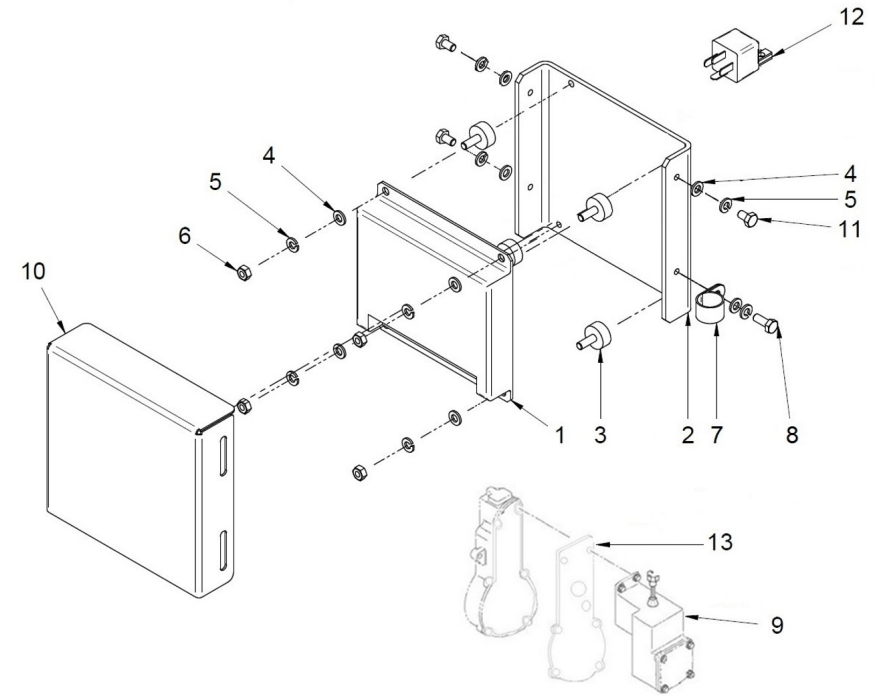

Genset 35 GT/GTC & 40 GTA/GTAC TAC

Electrical System

D 60971606 Parallel Control System 12V

Fig.	Ref.	Qty.	Descr.	Obs	From	UpTo
1	60972521	1	Speed Control Unit G.A.C. ESD-5500 Ser.			
2	17317007	1	Electronic Unit Bracket			
3	17A14009	4	Anti Vibration Mount M6			
4	51030006	8	Washer DIN 125-6			
5	53033006	8	Washer GROWER DIN 127-6			
6	52120006	4	Nut DIN 934 M6 8.8			
7	59071224	1	Clamp RSGU 1 22/15 W1			15/11/2023
7	59071324	1	Clamp RSGU 1 32/15 W1		15/11/2023	
8	52102156	1	Bolt DIN 933 M6-16 8.8			
9	60972516	1	G.A.C 175 Series 12V Integrated Actuator			
10	17317008	1	Parallel electronic unit cover			
11	52102154	3	Bolt DIN 933 M6-10 8.8			
12	63900028	1	Relay 12V 40/15A NO+NC with Diode			
13	60972518	1	Assembly kit for 175 series actuator			
NS	58088284	1	Pastic Cable Zip Tie			
NS	60972517	1	Connector for actuator Packard type			
NS	60974223DNV	1	Auxiliary Installation Parallel TAC Genset