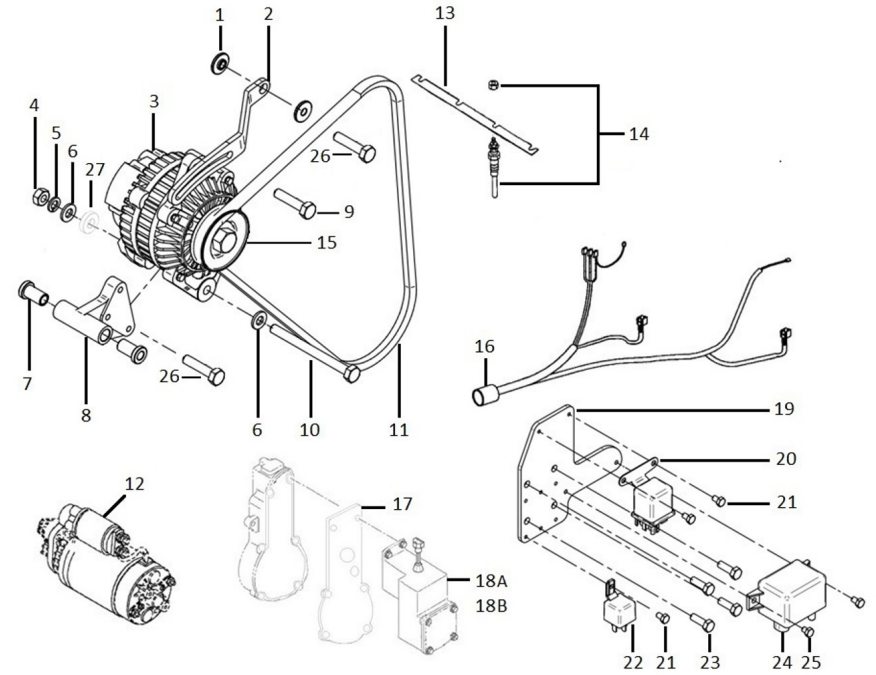

D MI74GSTDN 05 2 Electrical System 24V

Fig.	Ref.	Qty.	Descr.	Obs	From	UpTo
26	17425036	2	Bolt,Flange			
27	17617006	1	Spacer 6,5X12X5			
NS	60900956	1	10k ohm Resistor