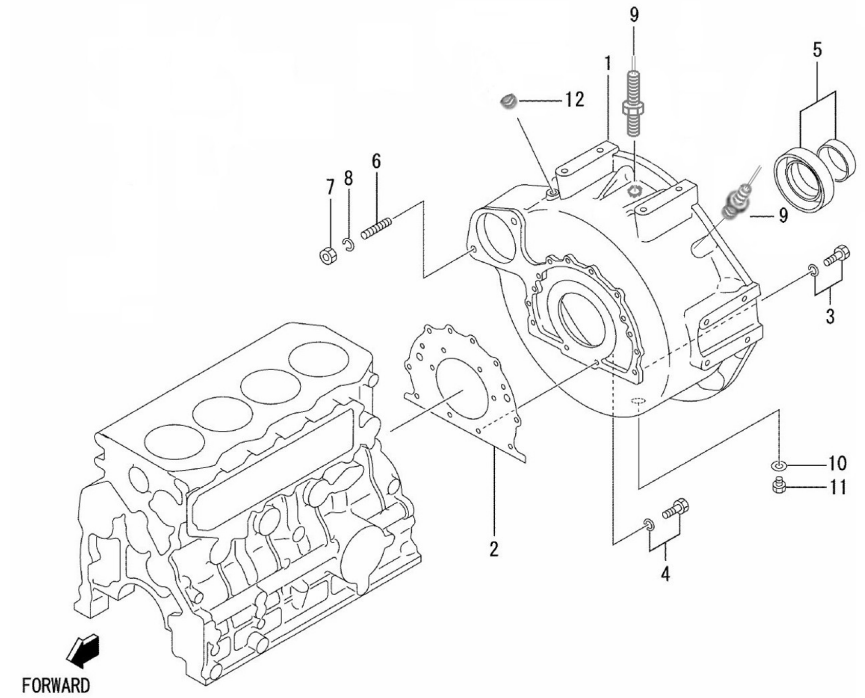

Genset 35 GT/GTC & 40 GTA/GTAC TAC

Engine Body

D MI74GSTDN 01 7 Rear Plate

Fig.	Ref.	Qty.	Descr.	Obs	From	UpTo
1	17A20007G.3	1	Flyweel Housing Pickup			
2	17420025	1	Gasket,Rear			
3	17327129.2	10	Bolt			
4	17420028G.1	2	Bolt,W/Washer (Generator)			
5	13320063	1	Seal Oil			
6	13320067	2	Stud			
7	17827003	2	Nut			
8	17433010	2	Washer spring			
9	60972519	2	Magnetic Speed Sensor			
10	56000077	1	Washer 18-23-1,5			
11	13224045	1	Plug			
12	52211454	1	Stud ALLEN DIN913 M16x1,5-16