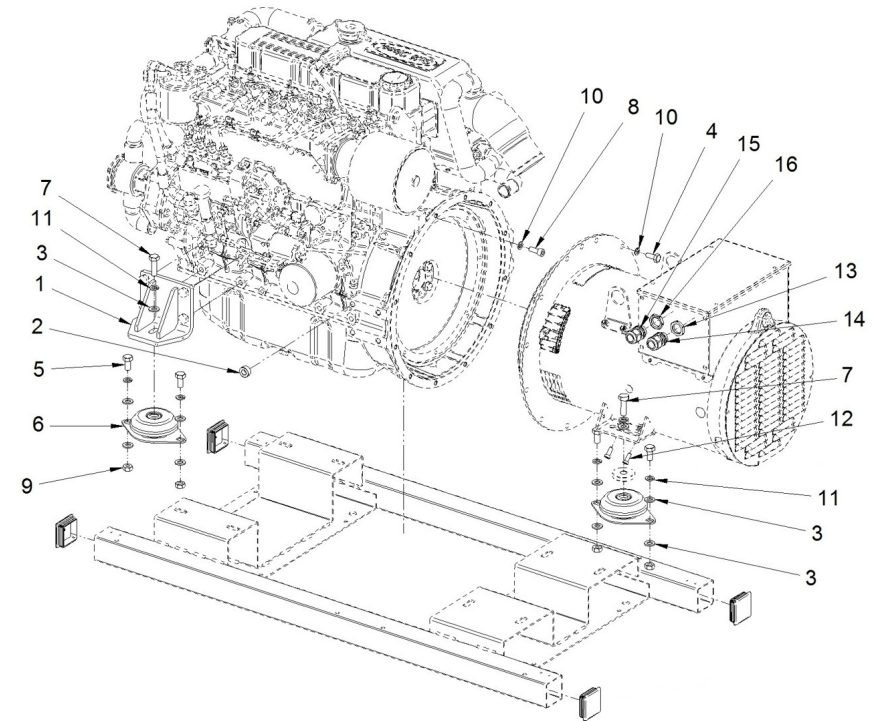

Genset 35 GT/GTC & 40 GTA/GTAC TAC

Genset Alternator Kit

D 60574068 Alternator Kit Without Cabin

Fig.	Ref.	Qty.	Descr.	Obs	From	UpTo
1	17410001G	2	Support ANTERIUER			
2	19414022	1	Spacer 13X25X10			
3	51030012	20	Washer DIN 125-12			
4	52102308	12	Bolt DIN 933 M10-25 8.8			
5	52102358	8	Bolt DIN 933 M12-25 8.8			
6	61674002	4	Engine Mount Type F 35 SHA M12 H 41			
6	61674006	4	Engine Mount Type F BRB 110 A40 SHA M12 H 41		14/04/2023	
7	52102361	4	Bolt DIN 933 M12-40 8.8			
8	52103308	8	Bolt DIN 912 M10-25 8.8			
9	52120012	8	Nut DIN 934 M12 8.8			
10	53033010	20	Washer GROWER DIN 127-10			
11	53033012	8	Washer Grower DIN 127-12			
12	53104257	4	Bolt DIN 7984 M8-20 12.9			
13	60900311	1	Screw Connector Press Captor-2000 M32			
14	60900310	1	Connector Press CAPTOR-2000 M32 RAL7001			
15	60900306	1	Connector Press CAPTOR-2000 M25 RAL7001			
16	60900309	1	Screw Connector Press Captor-2000 M25			
NS	58088284	4	Pastic Cable Zip Tie