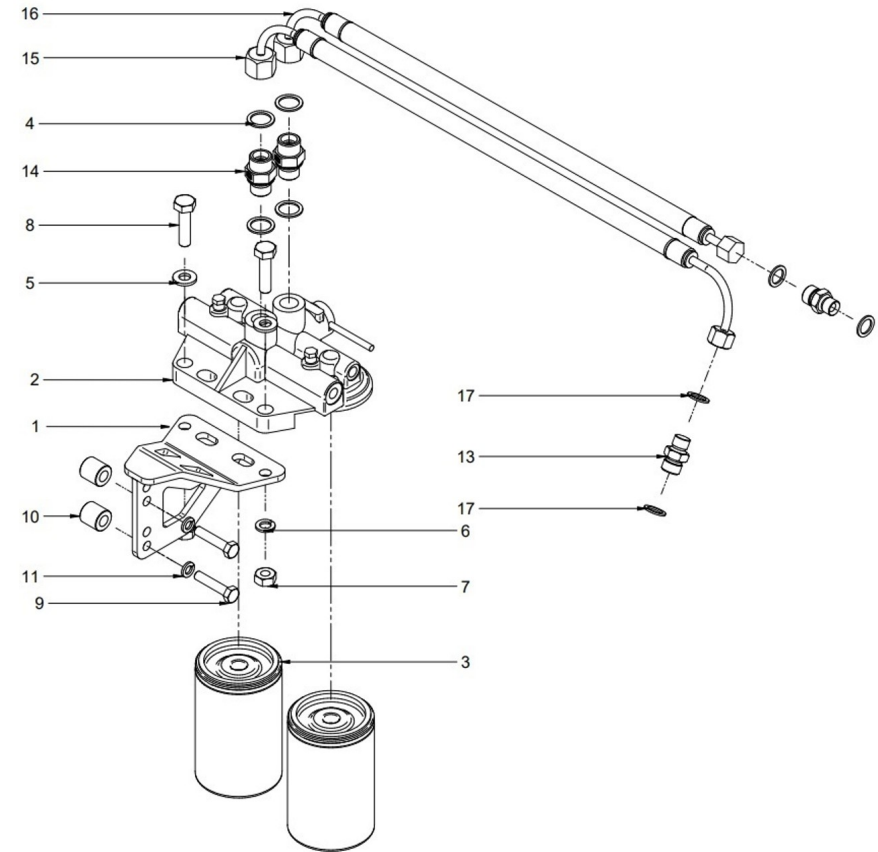

Genset 35 GT/GTC & 40 GTA/GTAC TAC

Fuel System

D 17414000DNV Kit 2nd Fuel Filter (Without Cabin) TAC

Fig.	Ref.	Qty.	Descr.	Obs	From	UpTo
1	17414003	1	Bracket 2nd Filter			
2	17414002	1	Bracket			
3	19424022	2	Fuel Filter Element SDZ-165/205/280			
4	57000378	4	Washer 18-24-1,5			
5	51030010	4	Washer DIN 125-10			
6	53033010	4	Washer GROWER DIN 127-10			
7	52120010	2	Nut DIN 934 M10 8.8			
8	52101312	2	Bolt DIN 931 M10-45 8.8			
9	52101261	2	Bolt DIN 931 M8-40 8.8			
10	19117014	2	Spacer 10,5X20X20			
11	53033008	2	Washer GROWER DIN 127-8			
13	19414024	2	Fitting Adapter Male 3/8" to M14x1.5			
14	19414039	2	Racor Fitting Male M18x150-M20x150			
15	17A14004	1	Fuel Hose DNV			
16	17A14005	1	Fuel Hose DNV			
17	56000069	4	Washer 14-20-1,5			
NS	52102308	2	Bolt DIN 933 M10-25 8.8