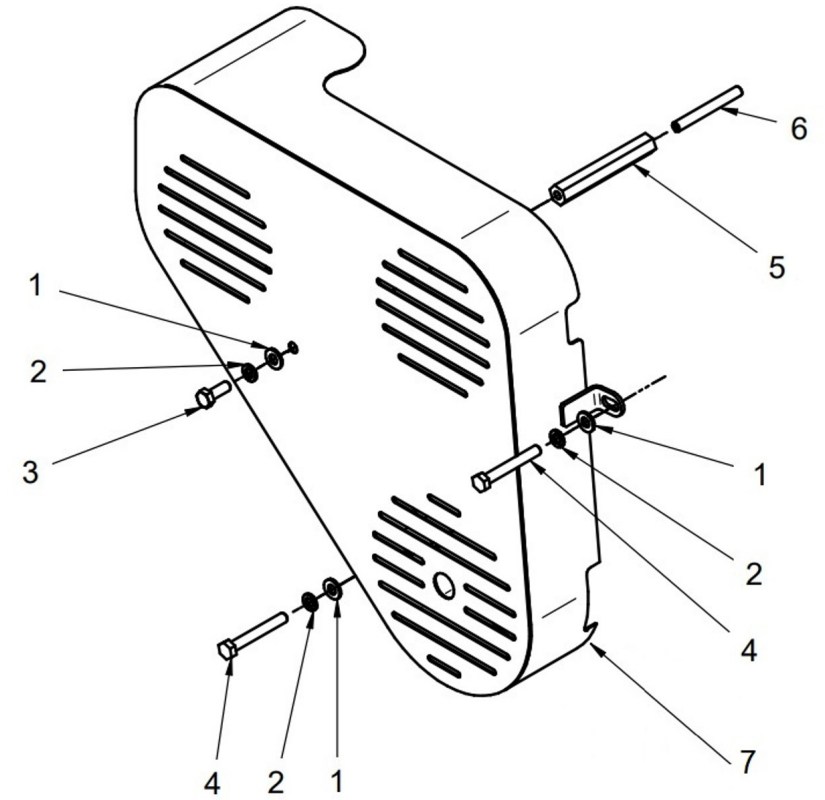

Genset 35 GT/GTC & 40 GTA/GTAC TAC

Engine Body

D 17410020R Drive Belt Guard For Genset Without Cabin

Fig.	Ref.	Qty.	Descr.	Obs	From	UpTo
1	51030008	3	Washer DIN 125-8			
2	53033008	3	Washer GROWER DIN 127-8			
3	52102257	1	Bolt DIN 933 M8-20 8.8			
4	52101265	2	Bolt DIN 931 M8-60 8.8			
5	17410021.6BIC	1	Spacer Zinc Plated White			
6	52113267	1	Rod DIN 913 M8-70 8.8			
7	17410020P	1	Belt Guard			
NS	17810022	1	Bracket Protection Belt