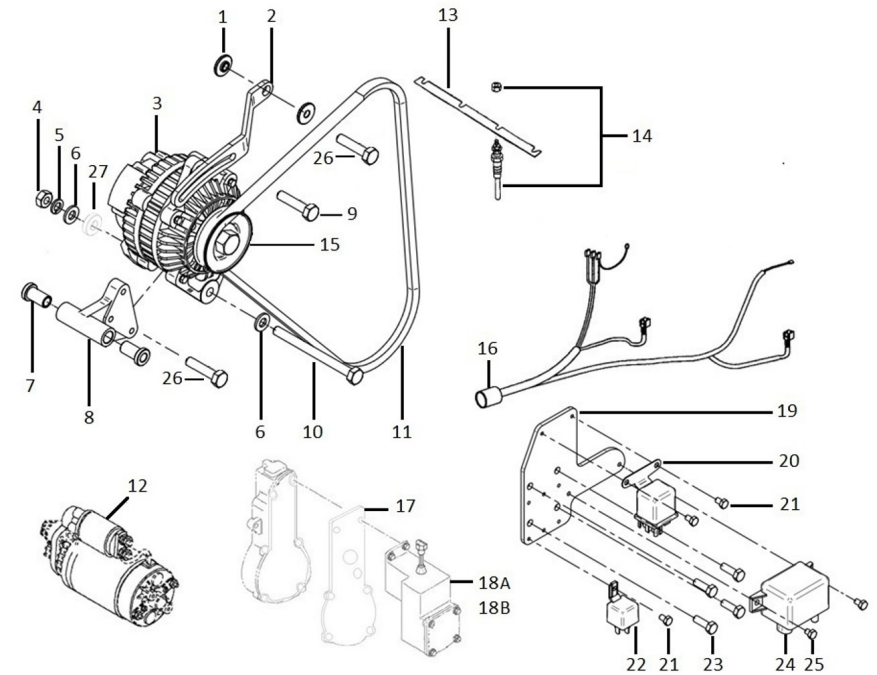

Genset 35 GT/GTC & 40 GTA/GTAC TAC

Electrical System

D MI74GSTDN 05 2 Electrical System 24V

Fig.	Ref.	Qty.	Descr.	Obs	From	UpTo
1	17117012	2	Tensor Bakelite Bushing			
2	17427007G.2	1	Plate, Adjusting Generator - 2-PoleS			
3	17417024	1	Alternator 28V/55A			
4	52120010	1	Nut DIN 934 M10 8.8			
5	53033010	1	Washer GROWER DIN 127-10			
6	51030010	2	Washer DIN 125-10			
7	17117011	2	Bracket Bakelite Bushing			
8	17427002G.1	1	Alternator Bracket, Earth Isolated			
9	13827012	1	Bolt			
10	52101325	1	Bolt DIN 931 M10-120 8.8			
11	17430010	1	Belt			
12	17527001.2	1	Starter Assy 24V			
13	17427018	1	Plate Glow Plug			
14	17527017.2	4	Glow Plug 24V			
15	17417020	1	Pulley Alternator			
16A	60974217	1	Elect. Inst. G. MINI-74 DNV			
Figure A for Standard System						
16B	60974216	1	Elect. Inst. G. MINI-74 DNV Prep. Paral.			
Figure b for Parallel System						
17	60972518	1	Assembly kit for 175 series actuator			
18A	17425264.2	1	Solenoid 24V			
Figure A for Standard System						
18B	60972520	1	G.A.C. 175 Series 24V Integrated Actuat.			
Figure b for Parallel System						
19	17417033	1	Support, Relay			
20	17527006	1	Glow Relay 24V			
21	52102154	3	Bolt DIN 933 M6-10 8.8			
22	17417005	1	Relay 24V 24-100			
23	52102258	1	Bolt DIN 933 M8-25 8.8			
24	19017113	1	Relay 12V Earth Isolated Nagares			
25	52102153	2	Bolt DIN 933 M6-8 8.8