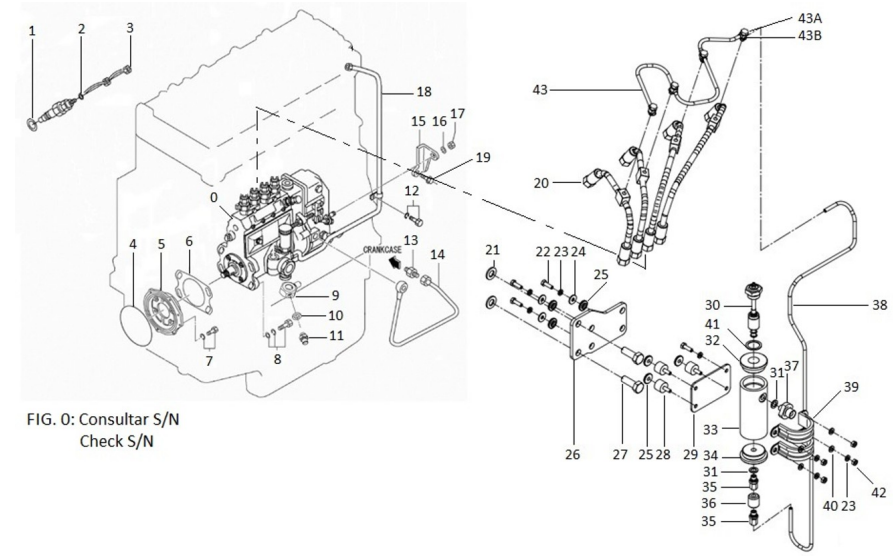

FIG. 0: Consultar S/N  
Check S/N

**D MI74GSTDN 04 1 Fuel Pipe And Fuel Leak Alarm**

Fig.	Ref.	Qty.	Descr.	Obs	From	UpTo
30A	17517009.1	1	Fuel Leak Switch 12V			
Figure A for Standard System						
30B	17517017.1	1	Fuel Leak Switch 24V			
Figure b for Parallel System						
31	56000061	2	Washer 10-16-1,5			
32	17517009.3	1	Cover, Upper			
33	17517009.2	1	Tube			
34	17517009.4	1	Lower cover			
35	19414028	3	P-GEV 6LR 1/8			
36	17A14029	1	1/8-28 To M10 Threat Adaptator			
37	17B14032	1	Fitting 1/8 - 3/8 Nylon			
38	17414020	1	Fuel Pipe			
39	59072482	2	Clamp 2 48/20 W1			
40	51030006	5	Washer DIN 125-6			
41	56000086	1	Washer 22,3-29-1,5			
42	52120006	4	Nut DIN 934 M6 8.8			
43	17414019	1	Assy,Fuel Return			
43A	13114007	4	Banjo Short Bolt			
43B	56000057	8	Washer 8-13-1,5			
NS	19424101	1	Spray stop kit			
NS	58018160	1	Screw			
NS	59071064	2	Clamp RSGU 1 06/15 W1			