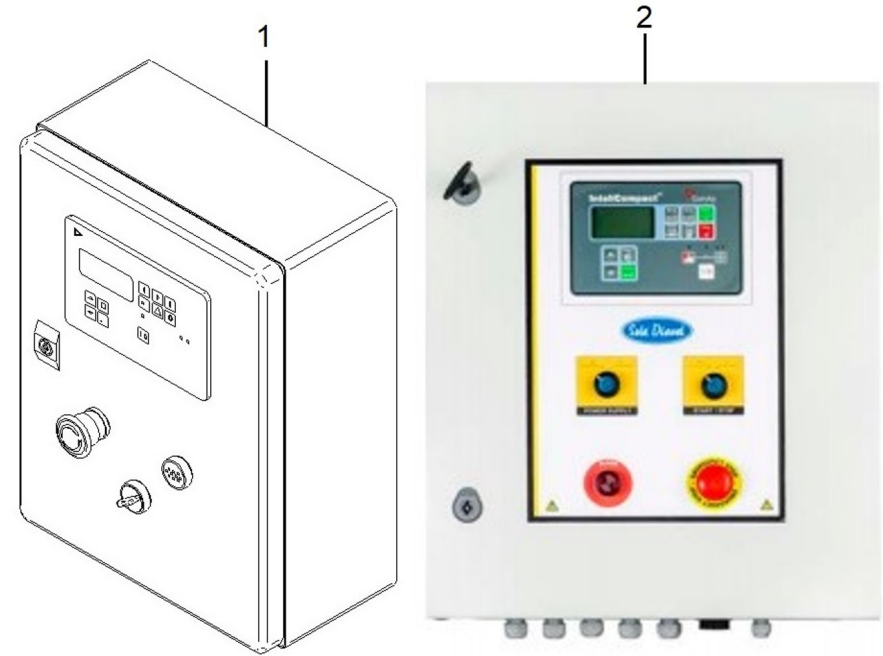

D MI74GSTDN 05 4 Control and Power Cabinets

<i>Fig.</i>	<i>Ref.</i>	<i>Qty.</i>	<i>Descr.</i>	<i>Obs</i>	<i>From</i>	<i>UpTo</i>
1C	6097A215	2	Box CO 40 17/25/35/45/50/68 GT TAC 12V			
1C	6097A217	1	Box CO 40 17/25/35/45/50/68 GT TAC 12V Prep.Par.			
1D	6097A219	1	Box CO 40 17/25/35/45/50/68 GT TAC 24V Prep.Par.			
1D	6097A220	2	Box CO 40 17/25/35/45/50/68 GT TAC 24V			
2A	60974719	1	Parallel Kit 29 GS 230V TAC Control and Power 12V			
2B	60971720	1	Parallel Kit 29 GS 230V TAC Control and Power 24V			
2C	60971725	1	Parallel Kit 32 GSA 240V TAC Control and Power 12V			
2D	60971726	1	Parallel Kit 32 GSA 240V TAC Control and Power 24V			
2E	60974727	1	Parallel Kit 35 GT 230V TAC Control and Power 12V			
2F	60974728	1	Parallel Kit 35 GT 230V TAC Control and Power 24V			
2G	60974729	1	Parallel Kit 35 GT 400/230V TAC Control and Power 12			
2H	60974730	1	Parallel Kit 35 GT 400/230V TAC Control and Power 24			
2I	60971732	1	Parallel Kit 40 GTA 240V TAC Control and Power 12V			
2J	60971731	1	Parallel Kit 40 GTA 240V TAC Control and Power 24V			
2K	60971733	1	Parallel Kit 40 GTA 480/277V TAC Control and Power 1			
2L	60971734	1	Parallel Kit 40 GTA 480/277V TAC Control and Power 2