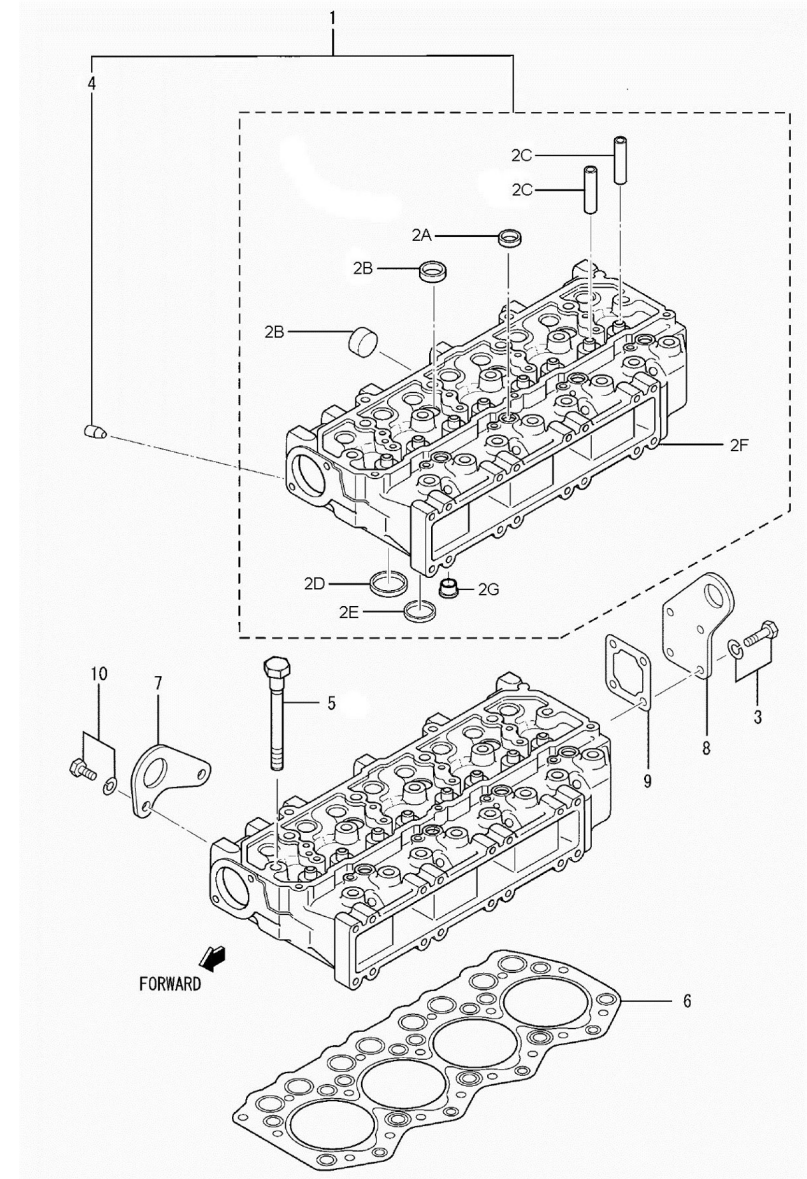

D MI74GSTDN 01 1   **Cylinder Head**

Fig.	Ref.	Qty.	Descr.	Obs	From	UpTo
1	17421001	1	Head Assy,Cylinder			
2A	17220006	8	Cap, Sealing			
2B	13220012	7	Cap Sealing			
2C	17421002	8	Guide,Valve			
2D	17421061	4	Seat,Valve,IN			
2E	17421062	4	Seat,Valve,Exhaust			
2F	(*)	2	Not available			
2G	17421015	4	JET,COMBUSTION			
3	17421012G.1	4	Bolt W/Washer (Generator)			
4	17421046G.3	1	Plug			
5	17421005	17	Bolt,cylinder head			
6	17421004	1	Gasket,Cylinder Head			
7	17420014	1	Eye,Lifting,Front			
8	17421018	1	Eye,Lifting;Head Rea			
9	17421011	1	Gasket			
10	17821012	2	Bolt,W/Washer