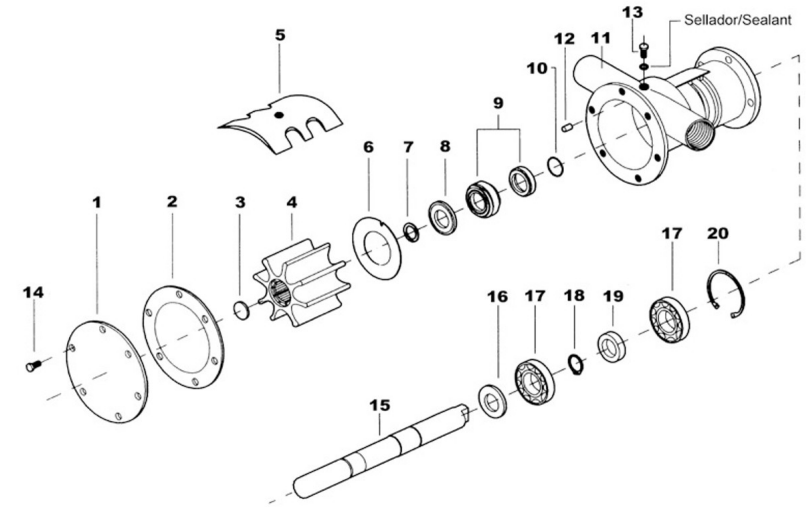

orders@soleadvance.com

Tel.: +34 93 775 44 05

The components shown in the catalog have:

- Figure: Number by which they are represented in scheme
 - Description: Trade name of the component
 - Quantity: Total number of parts used in the assembly of the part represented (may differ from the total minimum quantities)
- Hoses, indicates the total length in meters
-

37811000 **Cross Brace Pump 1" SM-82/94 Gen.SM-81**

Fig.	Ref.	Qty.	Descr.	Obs	From	UpTo
1	34711002	1	Cover Pump			
2	34711003	1	Gasket Cover			
3	34711041	1	Impeller Plug			
4	34711008	1	1" Impeller			
5	37811005	1	Cam 6,5 mm			
6	34711026	1	Plate,Friction			
7	54040016	1	CIRclip E-16			
8	36511018	1	Washer,seal			
9	36511019	1	Seal			
10	33311013	1	O-Ring D. 15X2			
11	36511001	1	Body,water pump			
12	36511017	1	Pin,Dowel			
13	54108154	1	Bolt DIN 84 M6-10			
14	54102154	6	Bolt DIN 933 M6-10 INOX			
15	36511010	1	Shaft,pump			
16	36511015	1	Spacer 17X24X7			
17	33311014	2	Ball Bearing 6203			
18	53040017	1	Circlip DIN 471 E-17			
19	36511020	1	Seal 16-30-7			
20	53041040	1	Circlip DIN 472 I-40			