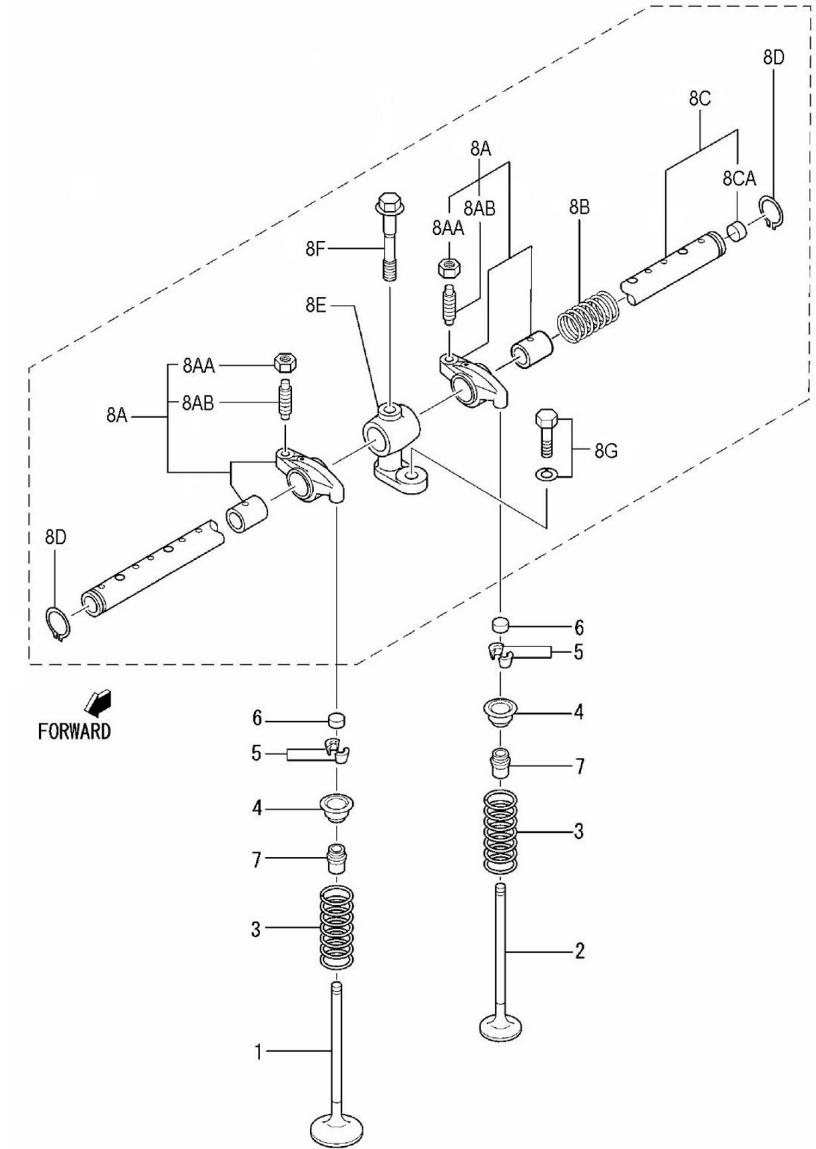

D SM81GTDN 01 2 **Rocker Cover & Breather**

Fig.	Ref.	Qty.	Descr.	Obs	From	UpTo
1	17221003G	2	Cap Oil Filler			
2	17421014G.1	7	Bolt W/Washer (Generator)			
3	17A21009	1	Cover,rocker			
4	17A10013	1	Exhuast Pipe Braket			
5	17821012	8	Bolt,W/Washer			
6	17A21007	1	Set Hose, Breather			
7	17521007	1	Clip,Hose			
8	17A21008	1	Hose, Breather			
9	17A21011	1	Clamp			
10	17A21012	1	Clamp			
11	17A21010	1	Hose, Breather			
12	17521010	1	Gasket,Rocker Cover			

Genset 68 GT/GTC & 84 GTA/GTAC TAC

Engine Body

D GP01 1 3 Valve Drive

Fig.	Ref.	Qty.	Descr.	Obs	From	UpTo
1	17422055.1	6	Valve,Inlet			
2	17422056	6	Exhaust Valve			
3	13322028	12	Spring, valve outler			
4	17422058	12	Retainer,Upper			
5	17122059.1	24	Cotter,Valve			
6	13322024	12	Cap			
7	17422054	12	Seal,Valve Stem			
8A	17422142.1	12	Rocker Assy			
8AA	17122060	12	Nut			
8AB	17122044	12	Screw Adjusting			
8B	17422047G.1	5	Spring,Rocker			
8C	17522146	1	Shaft,Assy,Rocker			
8CA	13322023	2	Cap, Sealing			
8D	17222050	2	Ring, SNAP			
8E	17422048	6	Bracket,Rocker Shaft			
8F	17422053	6	Bolt,Rocker Bracket			
8GA	52102258	6	Bolt DIN 933 M8-25 8.8			
8GB	53033008	6	Washer GROWER DIN 127-8			

Genset 68 GT/GTC & 84 GTA/GTAC TAC

Engine Body

D GP01 1 4 Timing Parts

Fig.	Ref.	Qty.	Descr.	Obs	From	UpTo
1	17422037	1	Gear,CamShaft Z=46			
2	17A22040	1	Gear, inj.pump			
3	17A22038	1	Gear, Assy idler			
4	17122032	1	Plate, thrust			
5	17720010	1	Bolt,W/Washer			
6	17422066	1	Gear,Oil Pump Z=31			
7	17522075	1	Plate,Thrust			
8	17422037G.1	2	Bolt W/Washer (Generator)			
9	17122061	12	Tappet			
10	17122041	12	Rod, push			
11	17A22035	1	Camshaft			
12	13322034	1	Key Woodruff			
13	17822019	1	Gear, CrankShaft			