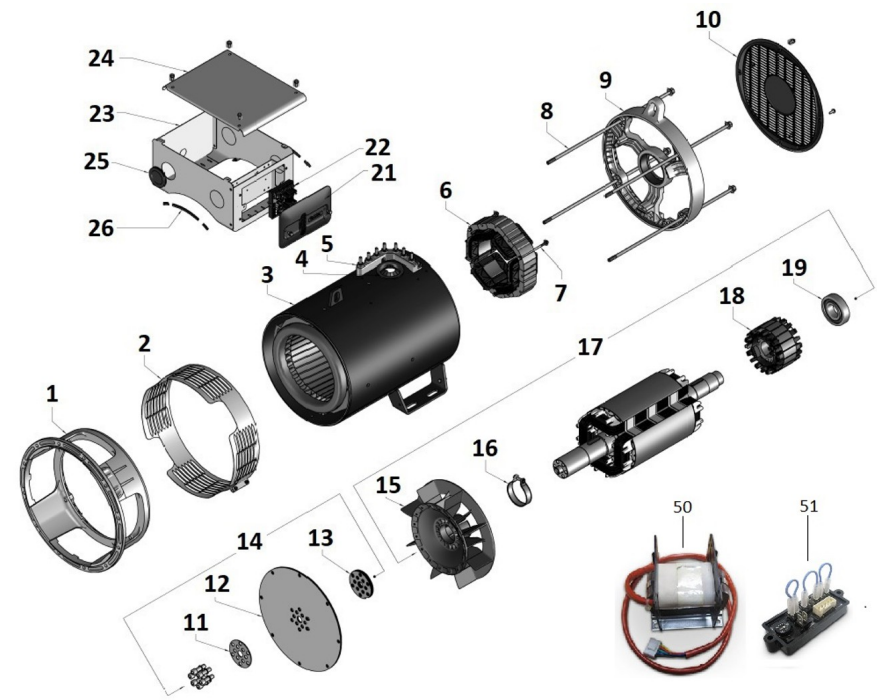

Genset 68 GT/GTC & 84 GTA/GTAC TAC

Genset Alternator Spare Parts

D SM81GTST 06 2 Spare Part List Alternator Type C

Fig.	Ref.	Qty.	Descr.	Obs	From	UpTo
1	605113050ZI6.1	1	Drive End Bracket			
2	605113050ZI6.2	1	Protection Screen			
3	605113050ZI6.3	1	Frame and Stator			
4	605113050ZI6.4	1	Cable Grommet diam. 70 mm			
5	605113050ZI6.5	1	Terminal Board 7 Pin M8			
6	605113050Z4.4	1	Exciter Stator H-45 6P			
7	605113050ZI6.6	1	Exciter Stay Bolt H-45			
8	605113050ZI6.7	1	Cover Stay Bolt			
9	605113050ZI6.8	1	Aluminium Non Drive End Bracket			
10	605113050ZI6.9	1	Rear Seal			
11	605113050Z4.23	1	Disc Bloking Ring-Spacer			
12	605113050ZI6.10	1	Disc SAE 11,5			
13	605113050Z4.19	1	Ring Spacer Vol. 8 - 10			
14	605113050Z4.21	1	Kit Coupling Disc Plates SAE 11,5			
15	605113050Z4.17	1	Plastic Fan			
16	605113050Z4.16	1	Clamp			
17	605113050ZI6.11	1	Rotor Assy			
18	605113050ZI6.12	1	Exciter Armature H-45 6P (+ Diodes T30)			
19	605113050Z4.13	1	Rear Bearing 6309-2RS C3			
21	M9909505310	1	Regulator Cap			
22	60500023.1	1	Electronic Regulator DSR			
23	M7510603373	1	Terminal Box			
24	M9903910114	1	Terminal Box Lid			
25	605113050Z4.12	1	Cable Grommet			
26	605113050Z4.8	1	PVC Rubber Profile			
50	60511386P	1	PD500 Parallel Device			
51	60511387P	1	PD-I Parallel Device			
NS	605113050Z4.25	1	Kit USB2DxR			
NS	60511315.1.11	1	Diode Bridge T30			