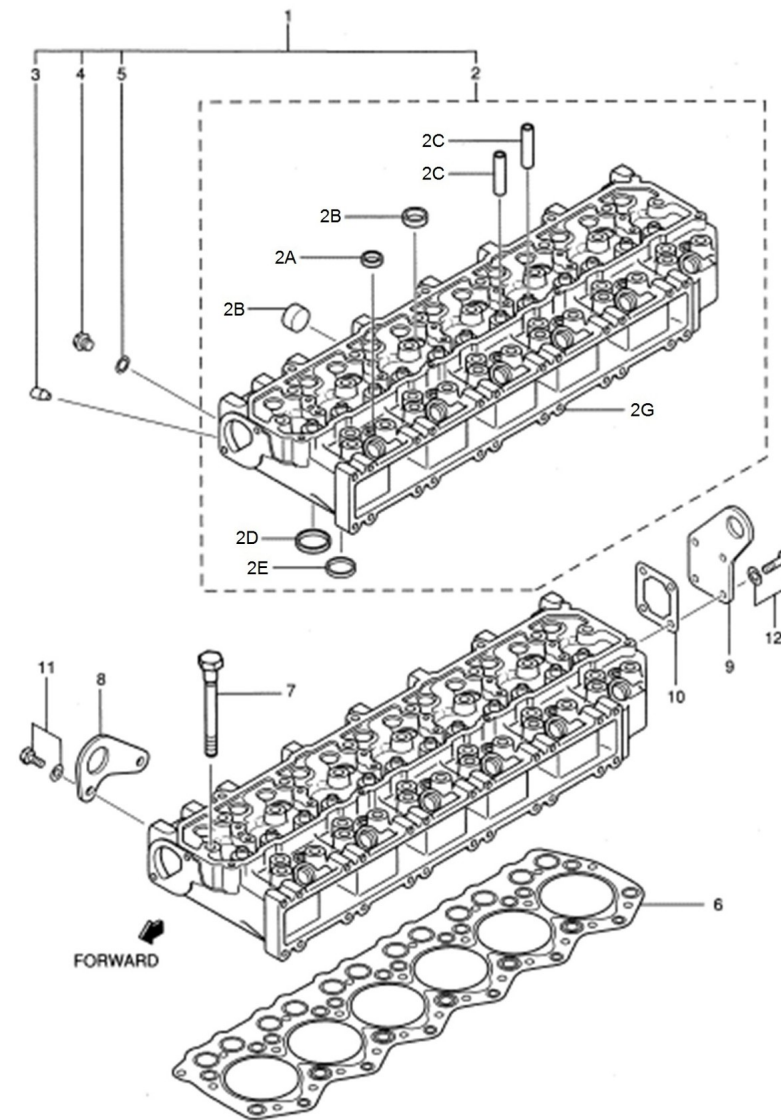

Genset Alternator Kit

Alternator Kit Without Cabin
 Alternator Kit With Cabin (400/230V & 480/277V)
 Alternator Kit With Cabin (230V & 240V)

SM-81 Engine Bed

Canopy Spare Parts

Canopy
 Cabin Kit

Maintenance Kit

Pipe Rubber Set, Water Line SM-81 (TAC)
 Gasket Kit
 Repair Kit Water Pump 1"
 Special Tools
 Special Tools

D SM81GTDN 01 1 **Cylinder Head**

Fig.	Ref.	Qty.	Descr.	Obs	From	UpTo
1	17A21001	1	Cylinder Head			
2A	17220006	18	Cap, Sealing			
2B	13220012	11	Cap Sealing			
2C	17421002	12	Guide,Valve			
2D	17421061	6	Seat,Valve,IN			
2E	17421062	6	Seat,Valve,Exhaust			
4	17121016	1	Plug, drain			
5	17121013	1	Gasket			
6	17521004	1	Cylinder Head Gasket			
7	17421005	25	Bolt,cylinder head			
8	17420014	1	Eye,Lifting,Front			
9	17421018	1	Eye,Lifting;Head Rea			
10	17421011	1	Gasket			
11	17821012	2	Bolt,W/Washer			
12	17421012G.1	4	Bolt W/Washer (Generator)			