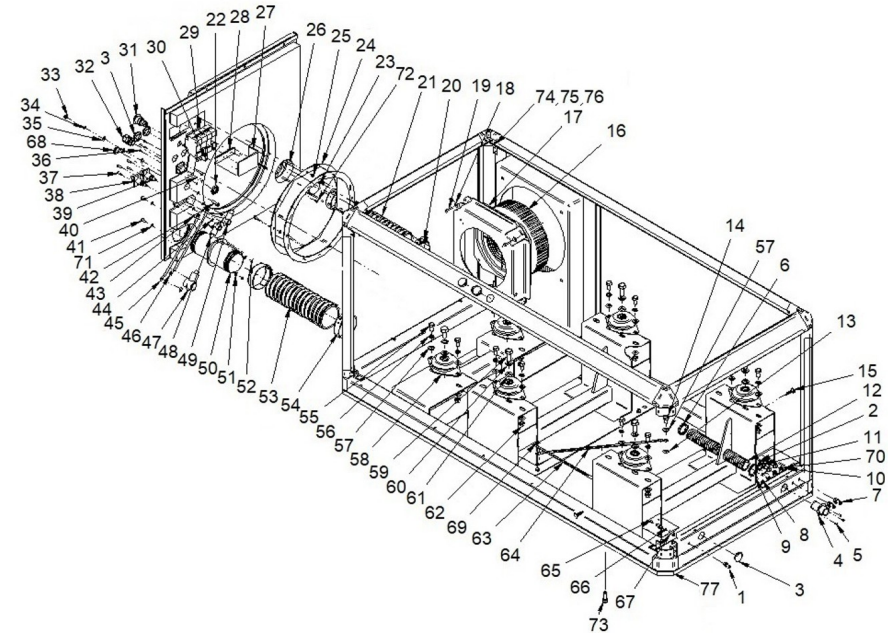

Genset 68 GT/GTC & 84 GTA/GTAC TAC

Canopy Spare Parts

D SM81GTDN 09 2 Cabin Kit

Fig.	Ref.	Qty.	Descr.	Obs	From	UpTo
NS	CA.1.5.AZ	0.0	CABLE SEC.1.5 BLUE			
NS	CA.1.5.M	0.0	CABLE SEC.1.5 BROWN			
NS	CAP.FLEXI0048	1	Rubber Cap D. 4.8 X 13			
NS	CAP.FLEXI0077	1	Rubber Cap D. 7.7 X 13			
NS	CAP.FLEXI0111	2	Rubber Cap D. 11,1x19,1			
NS	M81101013	0.0	Tube D. 10			
NS	M8850102114	1.0	Exhaust Hose D. 102