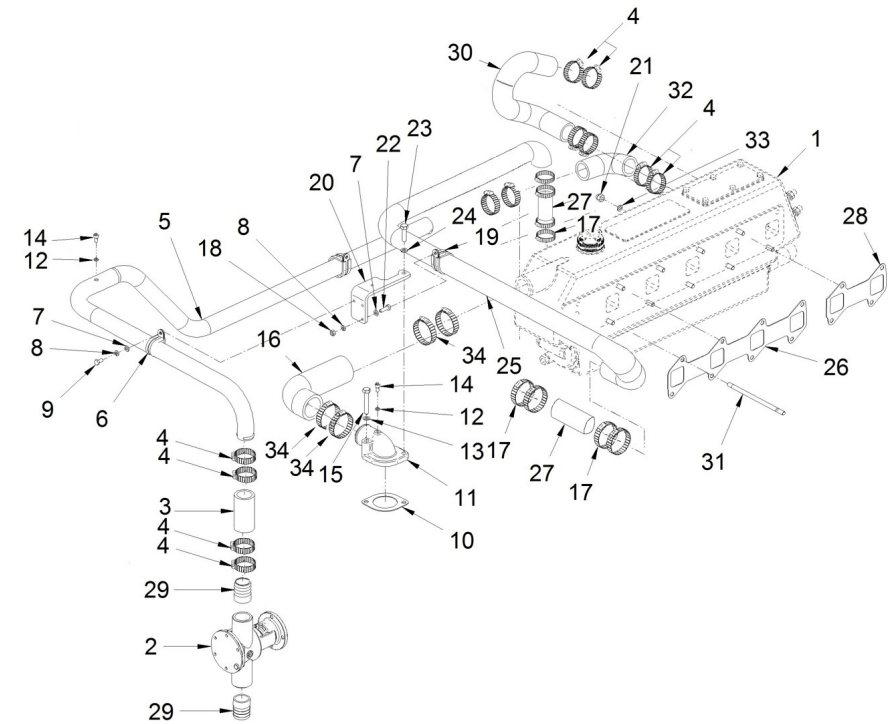

D SM81GTDN 03 2 Cooler Pipes

Fig.	Ref.	Qty.	Descr.	Obs	From	UpTo
1	17A11000DNVR	1	Water Cooler Assy (R)			
2	37811000	1	Cross Brace Pump 1" SM-82/94 Gen.SM-81			
3	13611038	1	Pipe 30-40-75			
4	54082025	12	Clamp DIN 3017 25-40/12 W4			
5	17A11011	1	Brass Pipe D32			
6	59071324	1	Clamp RSGU 1 32/15 W1			
7	51030006	2	Washer DIN 125-6			
8	53033006	2	Washer GROWER DIN 127-6			
9	52102155	2	Bolt DIN 933 M6-12 8.8			
10	17111021	1	Gasket			
11	17111020	1	Fitting,water outlet			
12	56000053	2	Washer 6-10-1,5			
13	53038008	1	Washer DIN 6798-A 8			
14	13811035	2	Bolt,bleed			
15	52101263	1	Bolt DIN 931 M8-50 8.8			
16	17411013	1	Thermostat Water Outlet Elbow			
17	54082032	8	Clamp DIN 3017 32-50/12 W4			
18	52120006	1	Nut DIN 934 M6 8.8			
19	59071383	1	Clamp TYP.1 38/15 W1			
20	17A11014	1	Bracket			
21	55122008	12	Nut DIN 1587 M8			
22	52102157	1	Bolt DIN 933 M6-20 8.8			
23	52102259	1	Bolt DIN 933 M8-30 8.8			
24	53033008	1	Washer GROWER DIN 127-8			
25	17A11022	1	Pipe,from cooler to engine D38 e2			
26	17421035	1	Gasket,Exhaust Manifold			
27	15211053	2	Pipe 38-50-100			
28	17521035	1	Gasket			
29	60180007	2	Outlet Coupling			
30	17A11034	1	Elbow Hose			
31	17411015	12	Stud