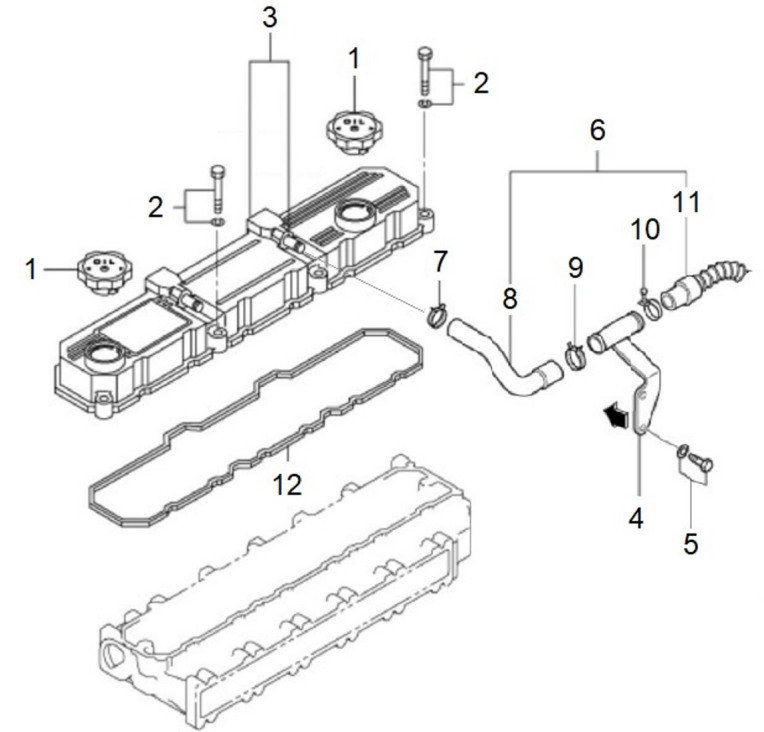

D SM81GTDN 01 2   **Rocker Cover & Breather**

Fig.	Ref.	Qty.	Descr.	Obs	From	UpTo
1	17221003G	2	Cap Oil Filler			
2	17421014G.1	7	Bolt W/Washer (Generator)			
3	17A21009	1	Cover,rocker			
4	17A10013	1	Exhuast Pipe Braket			
5	17821012	8	Bolt,W/Washer			
6	17A21007	1	Set Hose, Breather			
7	17521007	1	Clip,Hose			
8	17A21008	1	Hose, Breather			
9	17A21011	1	Clamp			
10	17A21012	1	Clamp			
11	17A21010	1	Hose, Breather			
12	17521010	1	Gasket,Rocker Cover