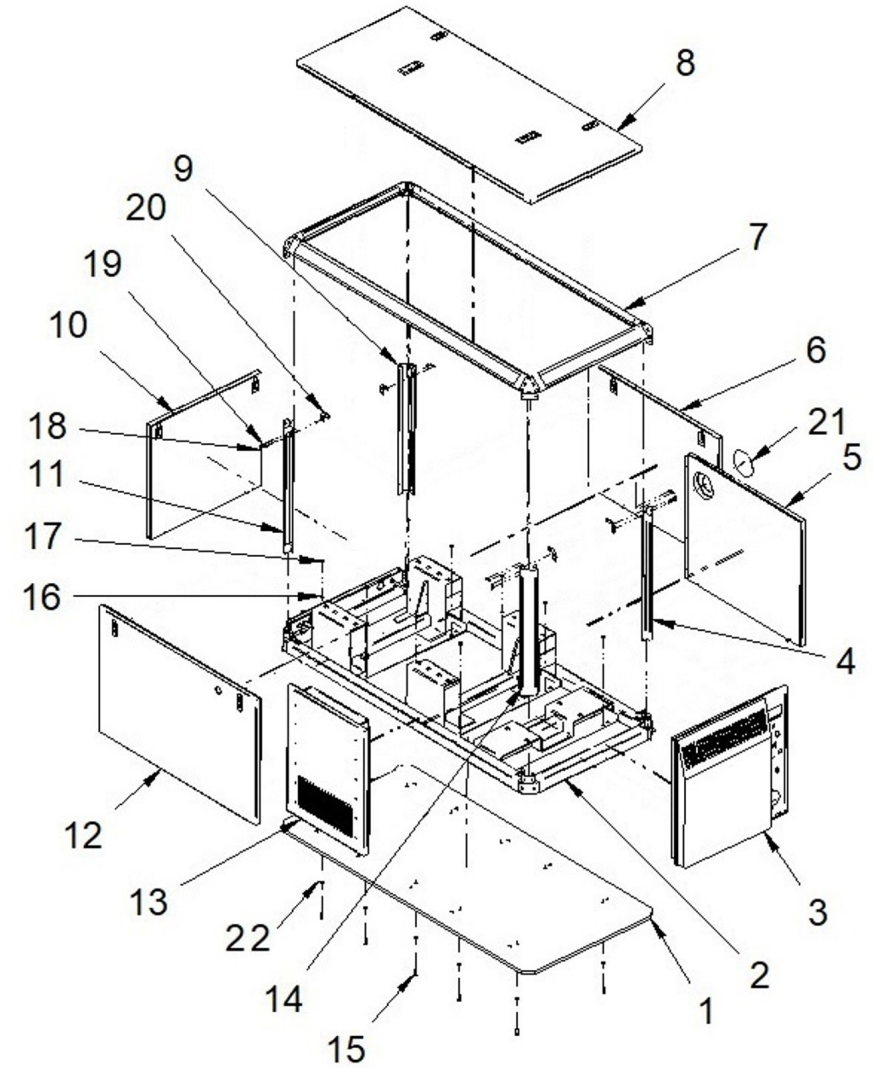

D 6057A020 **SM-81 Engine Bed**

Fig.	Ref.	Qty.	Descr.	Obs	From	UpTo
1	6057A020	1	SM-81 Engine Bed			

Genset 68 GT/GTC & 84 GTA/GTAC TAC

Canopy Spare Parts

D SM81GTST 09 1 Canopy

Fig.	Ref.	Qty.	Descr.	Obs	From	UpTo
1	60575047.10	1	Baseboard			
2	60575047.61	1	Bottom Frame			
3	6057A041.25	1	Back Panel			
4	60575041.31	1	VERTICAL BAR			
5	6057A041.21A	1	Left Fixed Acoustic Wall Panel .			
6	6057A041.21B	1	Left Side Panel			
7	60575041.30	1	Upper FRAME			
8	60575041.20	1	Upper Panel			
9	60575041.32	1	VERTICAL BAR			
10	60575041.24	1	FrontAL Panel			
11	60575041.03	1	VERTICAL BAR			
12	60575041.22B	1	RIGHT Side Panel MOBILE			
13	6057A041.22A	1	Out Side Air Fixed Panel			
14	60575041.04	1	VERTICAL BAR			
15	52103258	10	Bolt DIN 912 M8-25 8.8			
16	53033008	9	Washer GROWER DIN 127-8			
17	52120008	10	Nut DIN 934 M8 8.8			
18	53105104	8	Bolt DIN 7991 M5-10 12.9			
19	51058054	22	Aluminium Rivet 4.0 X 10			
20	60573041.43	4	L Fastening Bracket			
21	60594042.62	1	Dry Exhaust Cover			
22	51030008	19	Washer DIN 125-8			