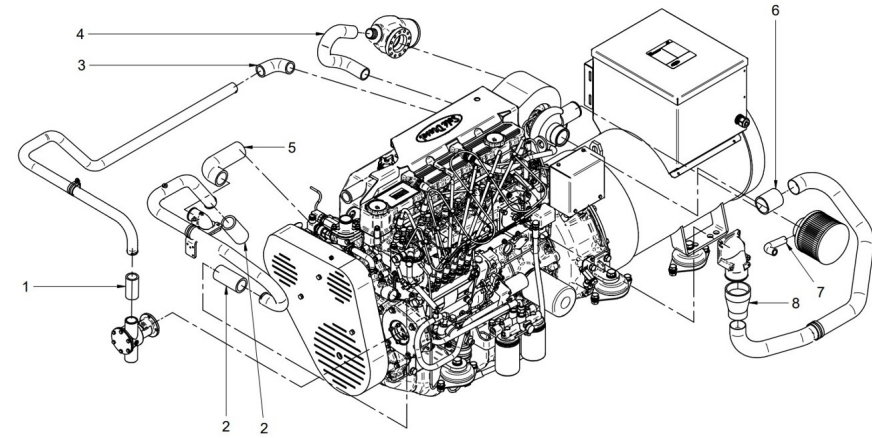

D 17A11100DNV Pipe Rubber Set,Water Line SM-81 (TAC)

<i>Fig.</i>	<i>Ref.</i>	<i>Qty.</i>	<i>Descr.</i>	<i>Obs</i>	<i>From</i>	<i>UpTo</i>
1	13611038	1	Pipe 30-40-75			
2	15211053	2	Pipe 38-50-100			
3	17411013	1	Thermostat Water Outlet Elbow			
4	17A10034	1	Silicone Hose Straight D50 L65			
5	17411035	1	Elbow Rubber			
6	17A11034	1	Elbow Hose			
7	17A11018	1	Elbow			
8	17A10030	1	Silicone Hose Straight Reducers