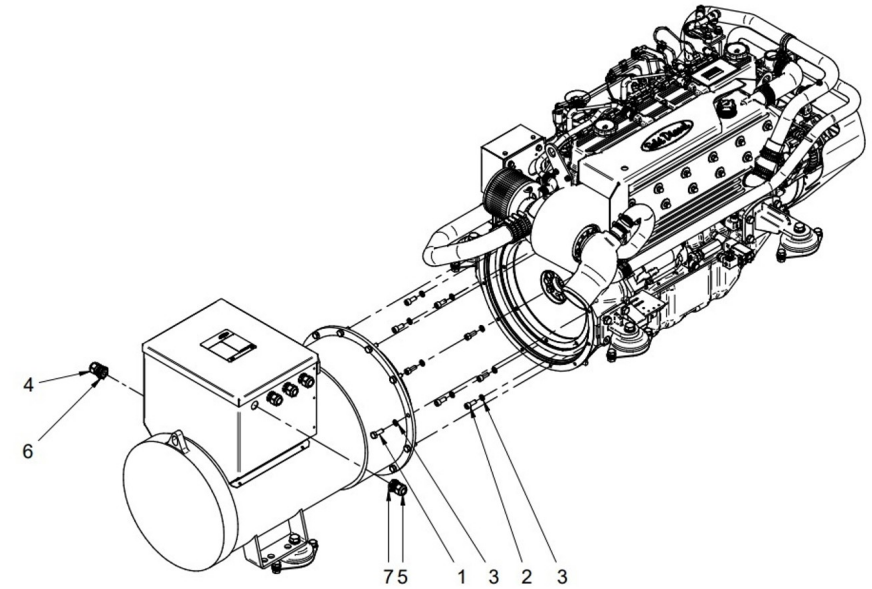

D 6057A064 Alternator Kit With Cabin (230V & 240V)

Fig.	Ref.	Qty.	Descr.	Obs	From	UpTo
1	52102309	12	Bolt DIN 933 M10-30 8.8			
2	52103308	8	Bolt DIN 912 M10-25 8.8			
3	53033010	20	Washer GROWER DIN 127-10			
4	60900304	1	Coneector Press PA Grey IP68 M16			
5	60900306	6	Connector Press CAPTOR-2000 M25 RAL7001			
6	60900307	1	Screw Connector Press PA Grey IP68 M16			
7	60900309	6	Screw Connector Press Captor-2000 M25			
NS	60900510	1	Emergency Stop PUSH BOTTOM	☒		
NS	60900511	1	Stop PUSH BOTTOM Body	☒		
NS	60974073A	1	N Breaker BLUE SEC. 35 900mm TO SYStem ALT.	☒		
NS	60974073G	1	W Breaker GRAY SEC. 35 TO SYStem ALT.	☒		
NS	60974073M	1	V Breaker BROWN SEC.35 TO SYStem ALT.	☒		
NS	60974073N	1	U Breaker BLACK SEC. 35 TO MAGNETO	☒		
NS	60974076	1	Kit Fan Installation	☒		
NS	60994086	1	FOUR PoleS 160 Disconnecter	☒