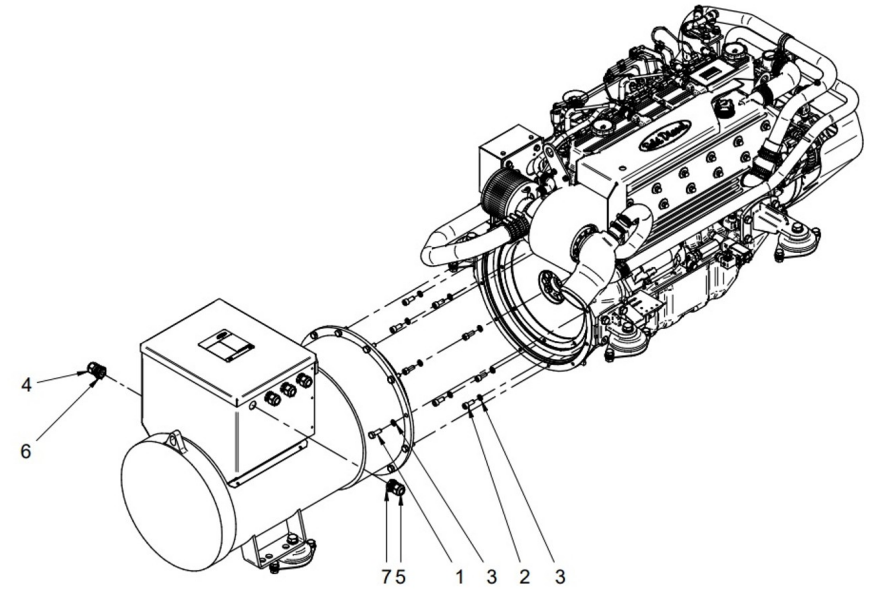

D 6057A062 Alternator Kit With Cabin (400/230V & 480/277V)

Fig.	Ref.	Qty.	Descr.	Obs	From	UpTo
1	52102309	12	Bolt DIN 933 M10-30 8.8			
2	52103308	8	Bolt DIN 912 M10-25 8.8			
3	53033010	20	Washer GROWER DIN 127-10			
4	60900304	1	Coneector Press PA Grey IP68 M16			
5	60900306	6	Connector Press CAPTOR-2000 M25 RAL7001			
6	60900307	1	Screw Connector Press PA Grey IP68 M16			
7	60900309	6	Screw Connector Press Captor-2000 M25			
NS	60900510	1	Emergency Stop PUSH BOTTOM			
NS	60900511	1	Stop PUSH BOTTOM Body			
NS	60974072A	1	Inst. Alt. To N Blue Breaker Sec. 16 - 800mm			
NS	60974072G	1	Inst. Alt. To "W" Gray Breaker Sec. 16 - 800mm			
NS	60974072M	1	Inst. Alt. To "V" Brown Breaker Sec. 16 - 800mm			
NS	60974072N	1	Inst. Alt. To "U" Black Breaker Sec. 16 - 800mm			
NS	60974076	1	Kit Fan Installation			
NS	60994087	1	FOUR PoleS 100A Disconnecter