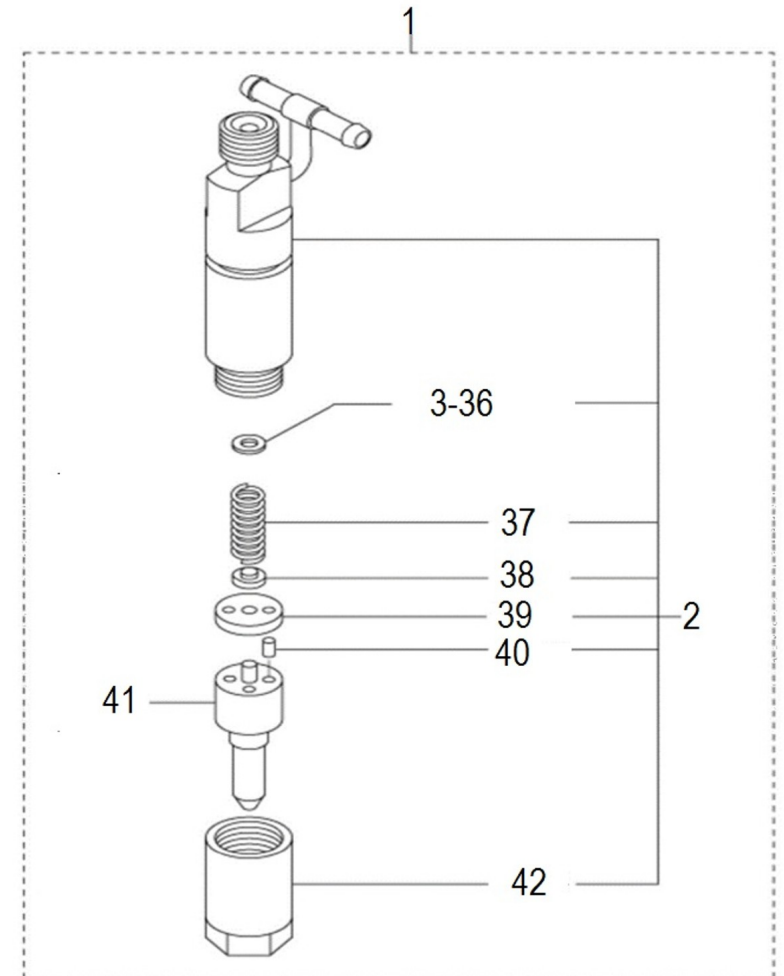

Genset 68 GT/GTC & 84 GTA/GTAC TAC

Fuel System

D SM81GTDN 4 2 Injection Nozzle

Fig.	Ref.	Qty.	Descr.	Obs	From	UpTo
1	17A24044	1	Nozzle Assy			
2A	17A26042	5	Injection Nozzle			
2B	17A26043	1	Injection Nozzle			
4	17026144	0	Washer 1,050	#		
5	17026145	0	Washer 1,100	#		
6	17026146	0	Washer 1,150	#		
7	17026010	0	Washer 1,20	#		
8	17026011	0	Washer 1,25	#		
9	17026012	0	Washer 1,30	#		
10	17026013	0	Washer 1,35	#		
11	17A26014	0	Washer 4,00	#		
12	17A26015	0	Washer 4,50	#		
13	17026016	0	Washer 1,50	#		
14	17026017	0	Washer 1,55	#		
15	17026019	0	Washer 1,60	#		
16	17026020	0	Washer 1,65	#		
17	17A26021	0	Washer 1,70	#		
18	17026022	0	Washer 1,75	#		
18	17A26022	0	Washer 0,950	#		
19	17026023	0	Washer 1,80	#		
19	17A26023	0	Washer 0,700	#		
20	17026131	0	Washer 1,275	#		
21	17026132	0	Washer 1,325	#		
22	17026133	0	Washer 1,375	#		
23	17026134	0	Washer 1,425	#		
24	17026135	0	Washer 1,475	#		
27	17A26024	0	Washer 0,750	#		
28	17A26025	0	Washer 0,800	#		
29	17A26026	0	Washer 0,850	#		
30	17A26027	0	Washer 0,900	#		
31	17A26028	0	Washer 0,975	#