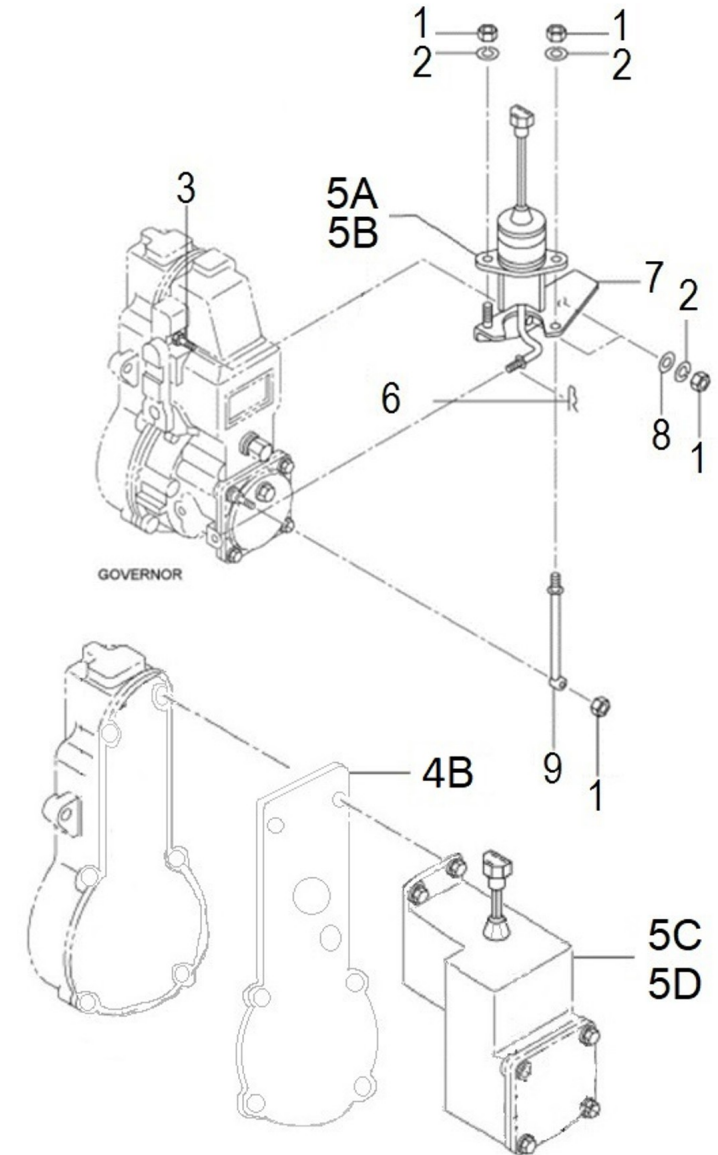

Genset 68 GT/GTC & 84 GTA/GTAC TAC

Fuel System

D GP01 4 4 Governor Parts

Fig.	Ref.	Qty.	Descr.	Obs	From	UpTo
1	17223032	5	Nut			
2	53033006	4	Washer GROWER DIN 127-6			
3	17427003G	2	Rod,Solenoid			
4B	60972518	1	Assembly kit for 175 series actuator			
Figure b for Parallel System						
5A	17424025G	1	Solenoid			
Figure A for 12V System						
5B	17425264.2	1	Solenoid 24V			
Figure b for 24V System						
5C	60972516	1	G.A.C 175 Series 12V Integrated Actuator			
Figure C for Parallel System 12V						
5D	60972520	1	G.A.C. 175 Series 24V Integrated Actuat.			
Figure D for Parallel System 24V						
6	17427009G	1	Clip			
7	17427005G	1	Bracket			
8	51030006	2	Washer DIN 125-6			
9	17427006G	1	ROD,Support