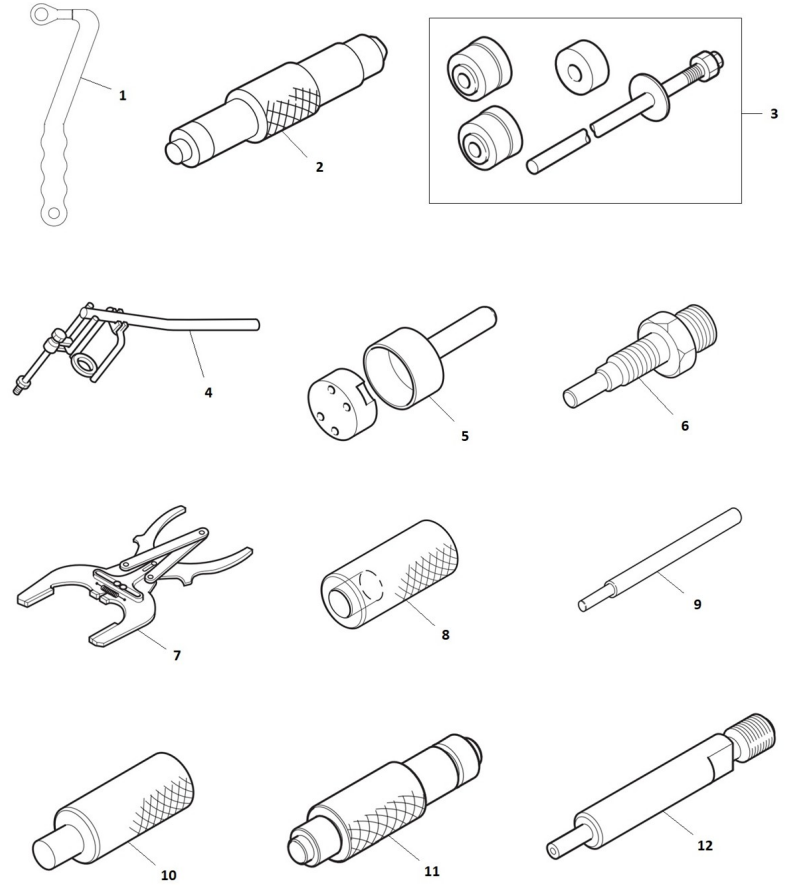

D UTILFA0971 1 Special Tools

Fig.	Ref.	Qty.	Descr.	Obs	From	UpTo
1	13811063	1	Refrigerator Mounting Key			
2	U3009107300	1	Idler Bushing Installer			
3	U3069100010	1	Camshaft Bushing Installer Set			
4	U3069104500	1	Valve Spring Pusher			
5	U3069113010	1	Oil seal sleeve installer set			
6	U3069121100	1	Gauge Adapter			
7	UMM74007	1	Piston Ring Pliers			
8	U32A9100100	1	Valve Guide Installer			
9	U32A9100300	1	Valve Guide Remover			
10	U32A9100400	1	Oil Pump Bushing Installer			
11	U32A9100500	1	Connecting rod bushing puller			
12	U32A9101100	1	Gauge adapter (direct injection)