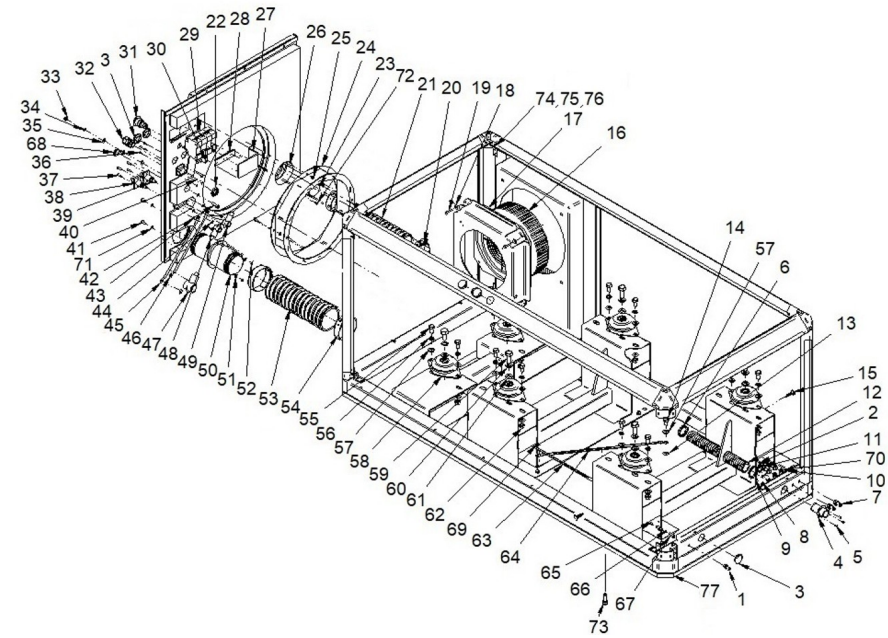

Genset 68 GT/GTC & 84 GTA/GTAC TAC

Canopy Spare Parts

D SM81GTDN 09 2 Cabin Kit

Fig.	Ref.	Qty.	Descr.	Obs	From	UpTo
NS	CA.1.5.AZ	0.0	CABLE SEC.1.5 BLUE			
NS	CA.1.5.M	0.0	CABLE SEC.1.5 BROWN			
NS	CAP.FLEXI0048	1	Rubber Cap D. 4.8 X 13			
NS	CAP.FLEXI0077	1	Rubber Cap D. 7.7 X 13			
NS	CAP.FLEXI0111	2	Rubber Cap D. 11,1x19,1			
NS	M81101013	0.0	Tube D. 10			
NS	M8850102114	1.0	Exhaust Hose D. 102