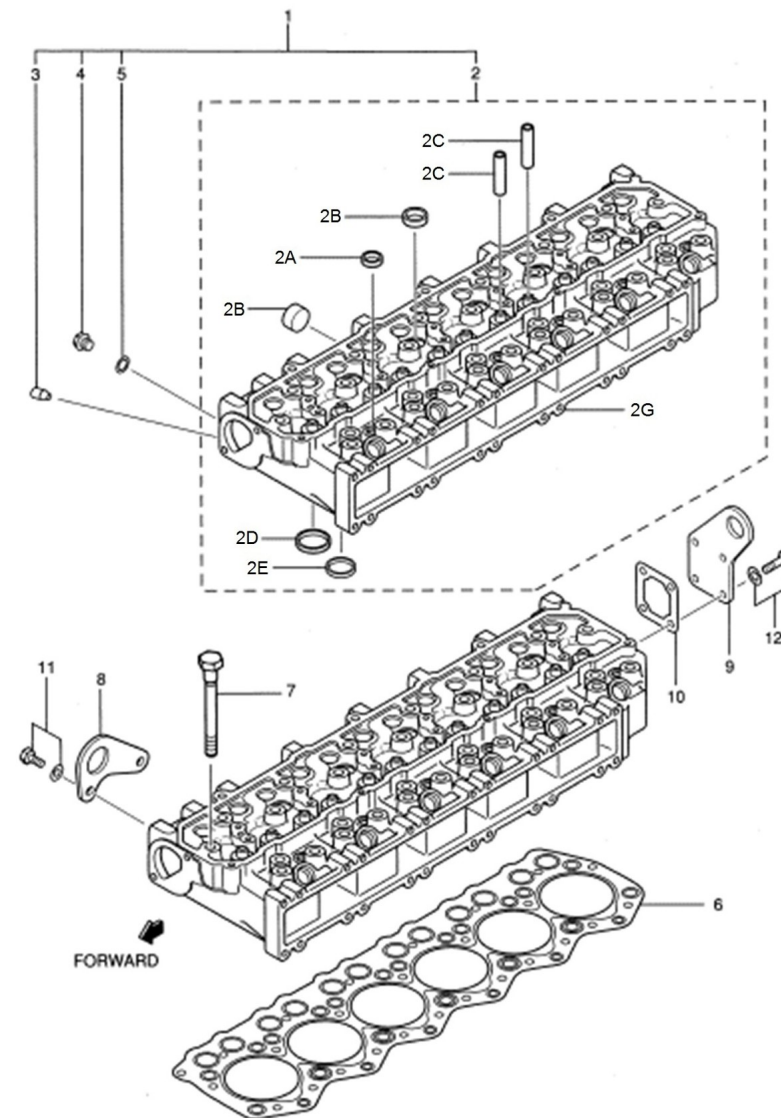

Genset Alternator Kit

Alternator Kit Without Cabin
Alternator Kit With Cabin (400/230V & 480/277V)
Alternator Kit With Cabin (230V & 240V)

SM-81 Engine Bed**Canopy Spare Parts**

Canopy
Cabin Kit

Maintenance Kit

Pipe Rubber Set, Water Line SM-81 (TAC)
Gasket Kit
Repair Kit Water Pump 1"
Special Tools
Special Tools

D SM81GTDN 01 1 **Cylinder Head**

Fig.	Ref.	Qty.	Descr.	Obs	From	UpTo
1	17A21001	1	Cylinder Head			
2A	17220006	18	Cap, Sealing			
2B	13220012	11	Cap Sealing			
2C	17421002	12	Guide,Valve			
2D	17421061	6	Seat,Valve,IN			
2E	17421062	6	Seat,Valve,Exhaust			
4	17121016	1	Plug, drain			
5	17121013	1	Gasket			
6	17521004	1	Cylinder Head Gasket			
7	17421005	25	Bolt,cylinder head			
8	17420014	1	Eye,Lifting,Front			
9	17421018	1	Eye,Lifting;Head Rea			
10	17421011	1	Gasket			
11	17821012	2	Bolt,W/Washer			
12	17421012G.1	4	Bolt W/Washer (Generator)			

Genset 68 GT/GTC & 84 GTA/GTAC TAC

Engine Body

D GP01 1 4 Timing Parts

Fig.	Ref.	Qty.	Descr.	Obs	From	UpTo
1	17422037	1	Gear,CamShaft Z=46			
2	17A22040	1	Gear, inj.pump			
3	17A22038	1	Gear, Assy idler			
4	17122032	1	Plate, thrust			
5	17720010	1	Bolt,W/Washer			
6	17422066	1	Gear,Oil Pump Z=31			
7	17522075	1	Plate,Thrust			
8	17422037G.1	2	Bolt W/Washer (Generator)			
9	17122061	12	Tappet			
10	17122041	12	Rod, push			
11	17A22035	1	Camshaft			
12	13322034	1	Key Woodruff			
13	17822019	1	Gear, CrankShaft			