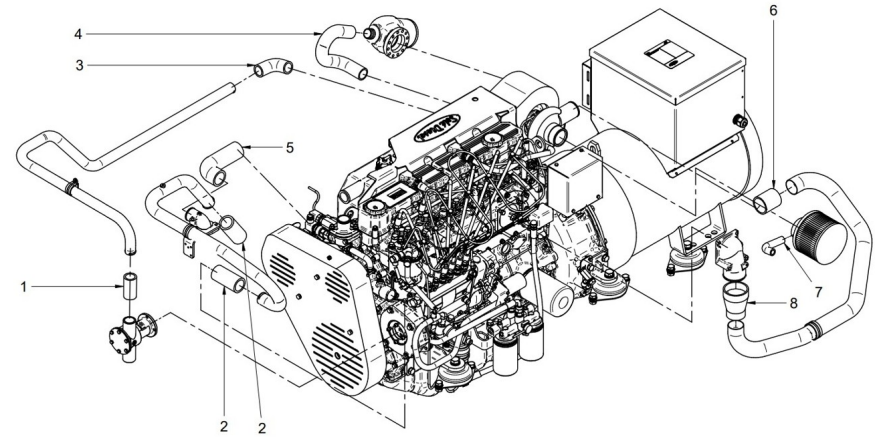

D 17A11100DNV Pipe Rubber Set,Water Line SM-81 (TAC)

<i>Fig.</i>	<i>Ref.</i>	<i>Qty.</i>	<i>Descr.</i>	<i>Obs</i>	<i>From</i>	<i>UpTo</i>
1	13611038	1	Pipe 30-40-75			
2	15211053	2	Pipe 38-50-100			
3	17411013	1	Thermostat Water Outlet Elbow			
4	17A10034	1	Silicone Hose Straight D50 L65			
5	17411035	1	Elbow Rubber			
6	17A11034	1	Elbow Hose			
7	17A11018	1	Elbow			
8	17A10030	1	Silicone Hose Straight Reducers