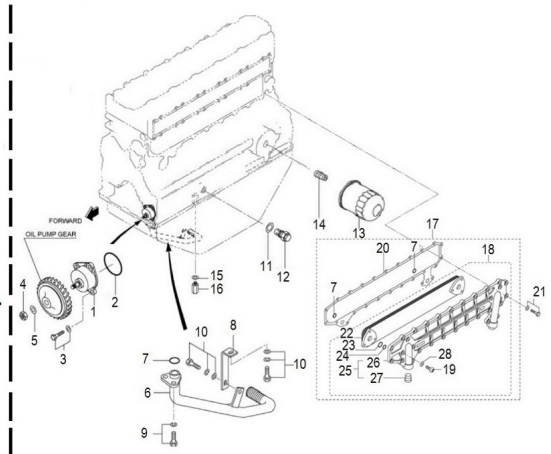

Genset 68 GT/GTC & 84 GTA/GTAC TAC

Engine Body

D SM81GTDN 01 10 Oil System

Fig.	Ref.	Qty.	Descr.	Obs	From	UpTo
31	60994075	1	Temperature Sensor			
32	56000083	1	Washer 21-26-1,5			
33	17A17028	1	Conversion Adapter G1/2 a 3/8			
34	17A17037	1	Conversion Adapter R 1/8 A G1/4 G1/8			22/05/2024
34	17A17040	1	Adapter Transmitter G1/8 to G1/4		23/05/2024	
35	56000067	1	Washer 13-20-1,5			
36	6097A072	1	Compact Pressure Switch