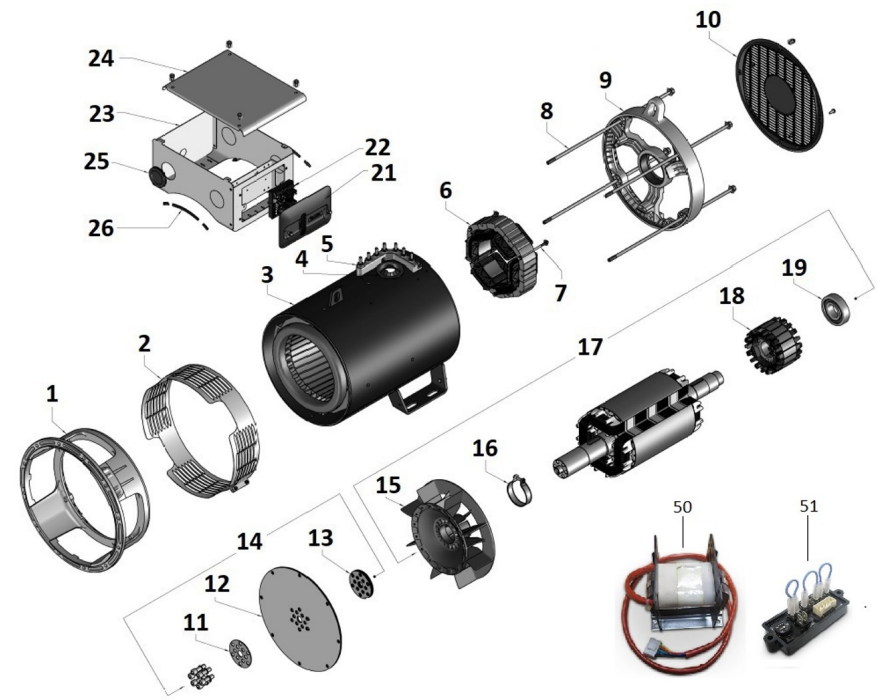

Genset 68 GT/GTC & 84 GTA/GTAC TAC

Genset Alternator Spare Parts

D SM81GTST 06 2 Spare Part List Alternator Type C

Fig.	Ref.	Qty.	Descr.	Obs	From	UpTo
1	605113050ZI6.1	1	Drive End Bracket			
2	605113050ZI6.2	1	Protection Screen			
3	605113050ZI6.3	1	Frame and Stator			
4	605113050ZI6.4	1	Cable Grommet diam. 70 mm			
5	605113050ZI6.5	1	Terminal Board 7 Pin M8			
6	605113050Z4.4	1	Exciter Stator H-45 6P			
7	605113050ZI6.6	1	Exciter Stay Bolt H-45			
8	605113050ZI6.7	1	Cover Stay Bolt			
9	605113050ZI6.8	1	Aluminium Non Drive End Bracket			
10	605113050ZI6.9	1	Rear Seal			
11	605113050Z4.23	1	Disc Bloking Ring-Spacer			
12	605113050ZI6.10	1	Disc SAE 11,5			
13	605113050Z4.19	1	Ring Spacer Vol. 8 - 10			
14	605113050Z4.21	1	Kit Coupling Disc Plates SAE 11,5			
15	605113050Z4.17	1	Plastic Fan			
16	605113050Z4.16	1	Clamp			
17	605113050ZI6.11	1	Rotor Assy			
18	605113050ZI6.12	1	Exciter Armature H-45 6P (+ Diodes T30)			
19	605113050Z4.13	1	Rear Bearing 6309-2RS C3			
21	M9909505310	1	Regulator Cap			
22	60500023.1	1	Electronic Regulator DSR			
23	M7510603373	1	Terminal Box			
24	M9903910114	1	Terminal Box Lid			
25	605113050Z4.12	1	Cable Grommet			
26	605113050Z4.8	1	PVC Rubber Profile			
50	60511386P	1	PD500 Parallel Device			
51	60511387P	1	PD-I Parallel Device			
NS	605113050Z4.25	1	Kit USB2DxR	☒		
NS	60511315.1.11	1	Diode Bridge T30	☒		