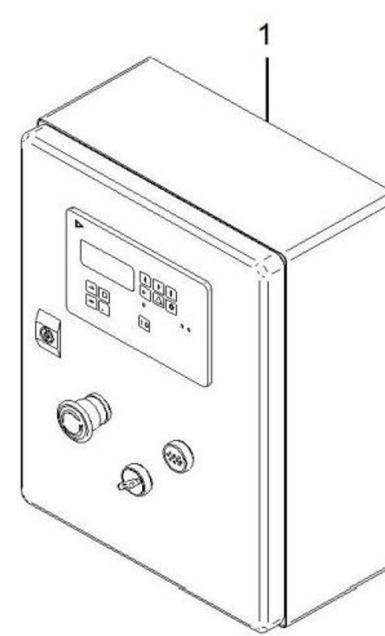

D SM81GTDN 05 4 Control and Power Cabinets

<i>Fig.</i>	<i>Ref.</i>	<i>Qty.</i>	<i>Descr.</i>	<i>Obs</i>	<i>From</i>	<i>UpTo</i>
1C	6097A215	2	Box CO 40 17/25/35/45/50/68 GT TAC 12V			
1C	6097A217	1	Box CO 40 17/25/35/45/50/68 GT TAC 12V Prep.Par.			
1D	6097A219	1	Box CO 40 17/25/35/45/50/68 GT TAC 24V Prep.Par.			
1D	6097A220	2	Box CO 40 17/25/35/45/50/68 GT TAC 24V			
2A	6097A750	1	Parallel Kit 68 GT 230V TAC Control and Power 12V			
2B	6097A751	1	Parallel Kit 68 GT 230V TAC Control and Power 24V			
2C	6097A752	1	Parallel Kit 68 GT 400/230V TAC Control and Power 12			
2D	6097A753	1	Parallel Kit 68 GT 400/230V TAC Control and Power 24			
2E	60971754	1	Parallel Kit 84 GTA 240V TAC Control and Power 24V			
2F	60971755	1	Parallel Kit 84 GTA 240V TAC Control and Power 12V			
2G	60994756	1	Parallel Kit 84 GTA 480/277V TAC Control and Power 1			
2H	60994757	1	Parallel Kit 84 GTA 480/277V TAC Control and Power 2