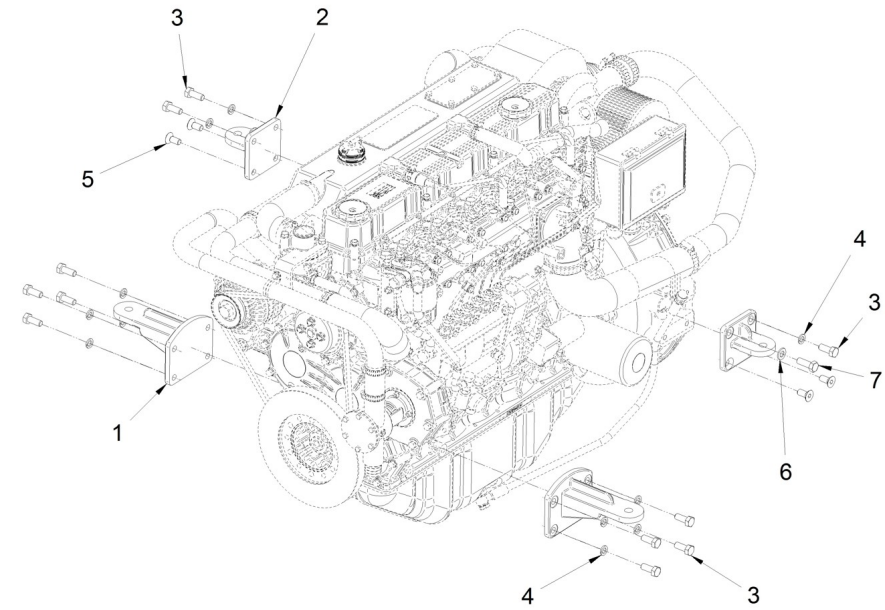

Genset 68 GT/GTC & 84 GTA/GTAC TAC

Engine Body

D GP01 1 12 Engine Brackets

Fig.	Ref.	Qty.	Descr.	Obs	From	UpTo
1	17410001.2	2	Front Bracket			
2	17510003	2	REAR Bracket			22/05/2024
2	17510006	2	Rear Bracket		23/05/2024	
3	52102359	11	Bolt DIN 933 M12-30 8.8			
4	53033012	11	Washer Grower DIN 127-12			
5	53105359	4	Bolt DIN 7991 M12-30 12.9			
6	51030012	1	Washer DIN 125-12			
7	52102360	1	Bolt DIN 933 M12-35 8.8