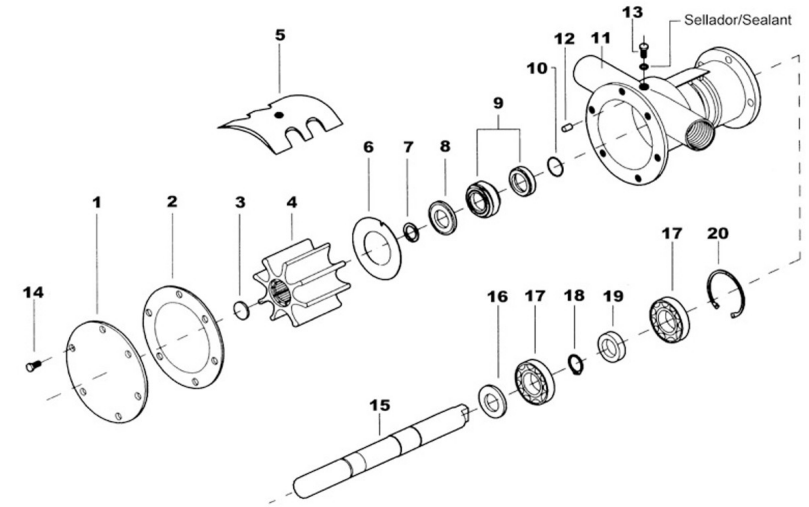

orders@soleadvance.com

Telf.: +34 93 775 44 05

The components shown in the catalog have:

- Figure: Number by which they are represented in scheme
 - Description: Trade name of the component
 - Quantity: Total number of parts used in the assembly of the part represented (may differ from the total minimum quantities)
- Hoses, indicates the total length in meters
-

37811000 **Cross Brace Pump 1" SM-82/94 Gen.SM-81**

Fig.	Ref.	Qty.	Descr.	Obs	From	UpTo
1	34711002	1	Cover Pump			
2	34711003	1	Gasket Cover			
3	34711041	1	Impeller Plug			
4	34711008	1	1" Impeller			
5	37811005	1	Cam 6,5 mm			
6	34711026	1	Plate,Friction			
7	54040016	1	CIRclip E-16			
8	36511018	1	Washer,seal			
9	36511019	1	Seal			
10	33311013	1	O-Ring D. 15X2			
11	36511001	1	Body,water pump			
12	36511017	1	Pin,Dowel			
13	54108154	1	Bolt DIN 84 M6-10			
14	54102154	6	Bolt DIN 933 M6-10 INOX			
15	36511010	1	Shaft,pump			
16	36511015	1	Spacer 17X24X7			
17	33311014	2	Ball Bearing 6203			
18	53040017	1	Circlip DIN 471 E-17			
19	36511020	1	Seal 16-30-7			
20	53041040	1	Circlip DIN 472 I-40			