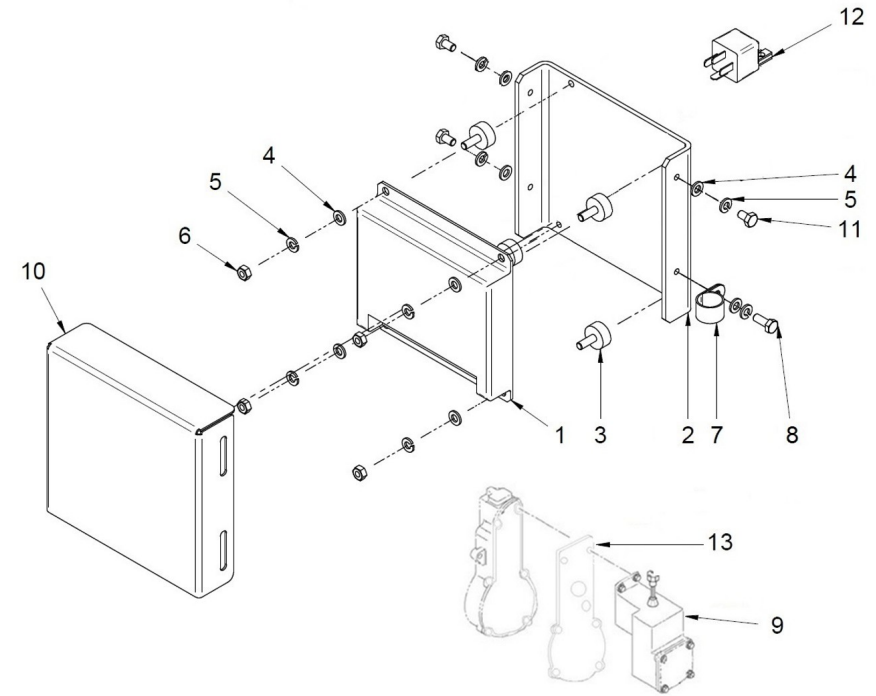

Genset 68 GT/GTC & 84 GTA/GTAC TAC

Electrical System

D 6097A505 Parallel Control System 12V

Fig.	Ref.	Qty.	Descr.	Obs	From	UpTo
1	60972521	1	Speed Control Unit G.A.C. ESD-5500 Ser.			
2	17317007	1	Electronic Unit Bracket			
3	17A14009	4	Anti Vibration Mount M6			
4	51030006	8	Washer DIN 125-6			
5	53033006	8	Washer GROWER DIN 127-6			
6	52120006	4	Nut DIN 934 M6 8.8			
7	59071224	1	Clamp RSGU 1 22/15 W1			15/11/2023
7	59071324	1	Clamp RSGU 1 32/15 W1		15/11/2023	
8	52102156	1	Bolt DIN 933 M6-16 8.8			
9	60972516	1	G.A.C 175 Series 12V Integrated Actuator			
10	17317008	1	Parallel electronic unit cover			
11	52102154	3	Bolt DIN 933 M6-10 8.8			
12	63900028	1	Relay 12V 40/15A NO+NC with Diode			
13	60972518	1	Assembly kit for 175 series actuator			
NS	17420025	1	Gasket,Rear			
NS	58088284	1	Pastic Cable Zip Tie			
NS	60972517	1	Connector for actuator Packard type			
NS	60974223DNV	1	Auxiliary Installation Parallel TAC Genset