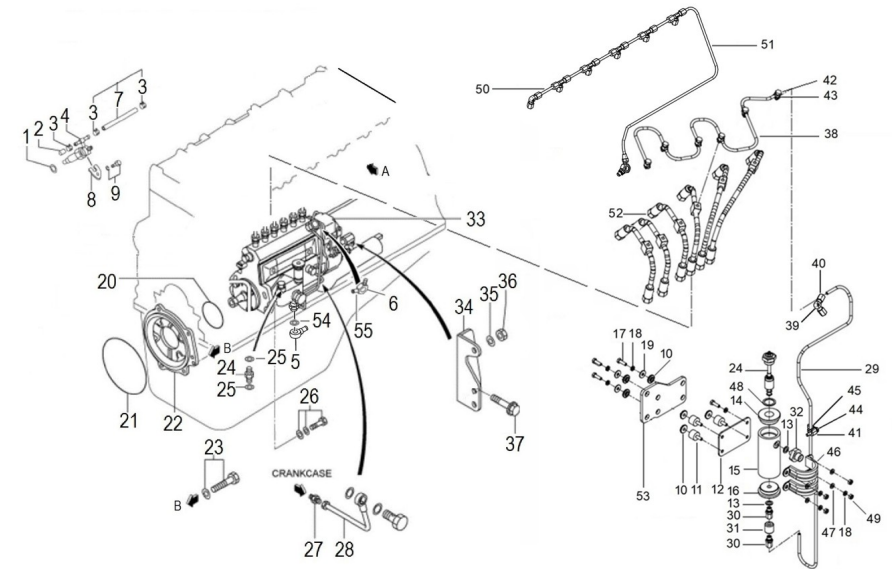

D SM81GTDN 04 1 Fuel Pipe And Fuel Leak Alarm

Fig.	Ref.	Qty.	Descr.	Obs	From	UpTo
1	17024013	6	Gasket Nozzle			
2	17824008	1	Cap			
3	17824006	13	Clip,Hose			
4	17A24004	6	Nozzle Assy			
5	17A24027	1	Nipple, Swiveling			
5	19414024	1	Fitting Adapter Male 3/8" to M14x1.5			
6	17A14010	1	Return Fuel Joint			
7	17824005	6	Hose			
8	17824013	6	Support, Nozzle			
9	17822118	6	Bolt, Flange			
10	17A17011	8	Bakelite Bushing			
11	17414009	4	Anti Vibration Mount			
12	17517009.6	1	Alarm Bracket			
14	17517009.3	1	Cover, Upper			
15	17517009.2	1	Tube			
16	17517009.4	1	Lower cover			
17	52102157	3	Bolt DIN 933 M6-20 8.8			
18	53033006	7	Washer GROWER DIN 127-6			
19	51031006	3	Washer DIN 9021 6			
20	17520075	1	O-Ring D. 75X25			
21	17420047	1	O-Ring D. 140X2			
22	17A25005	1	Flange, inj.pump			
23	17721012	1	Bolt,W/Washer			
24A	17517009.1	1	Fuel Leak Switch 12V			
Figure A for 12V System						
24B	17517017.1	1	Fuel Leak Switch 24V			
Figure b for 24V System						
25	57000369	2	Washer 14,2-20-1,5			
26	17425029	4	Bolt,W/Washer			
27	17424032	1	Connector			
28	17524033	1	Pipe,Oil