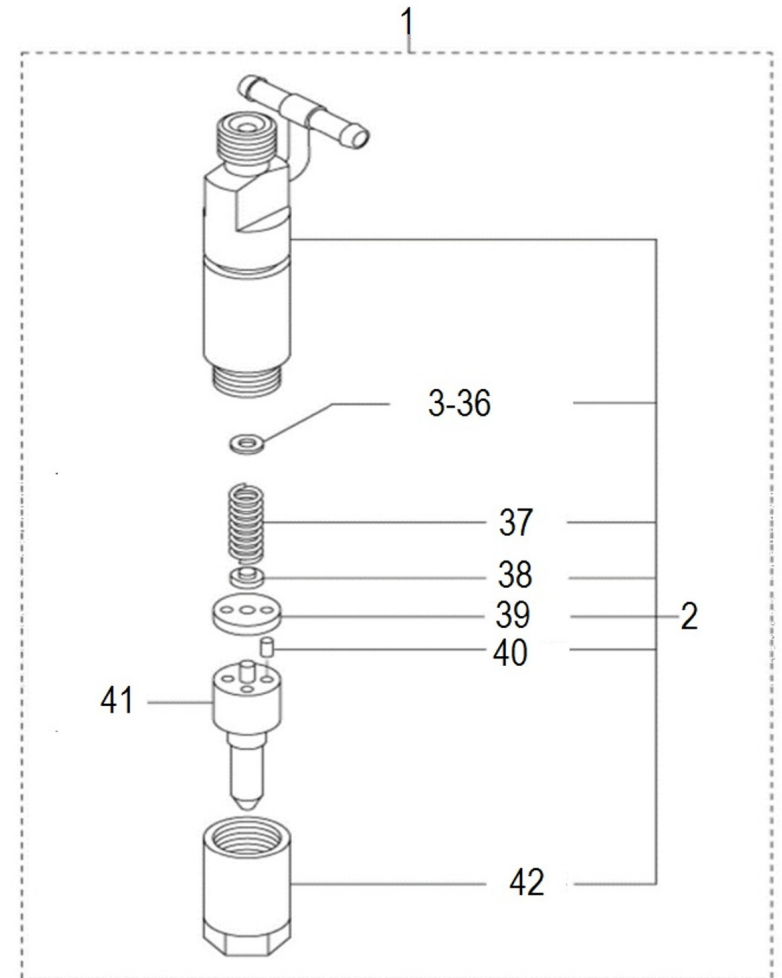

Genset 68 GT/GTC & 84 GTA/GTAC TAC

Fuel System

D SM81GTDN 4 2 Injection Nozzle

Fig.	Ref.	Qty.	Descr.	Obs	From	UpTo
32	17A26029	0	Washer 1,025	#		
33	17A26030	0	Washer 1,075	#		
34	17A26031	0	Washer 1,125	#		
35	17A26032	0	Washer 1,175	#		
36	17A26033	0	Washer 1,225	#		
37	17026104	6	Spring,pressure			
38	17026103	6	Pin,pressure			
39	17026107	6	Packing,tip			
40	17026008	12	Pin Straight			
41	17A26034	6	Nozzle Assy			
42	17A26006	6	Nut