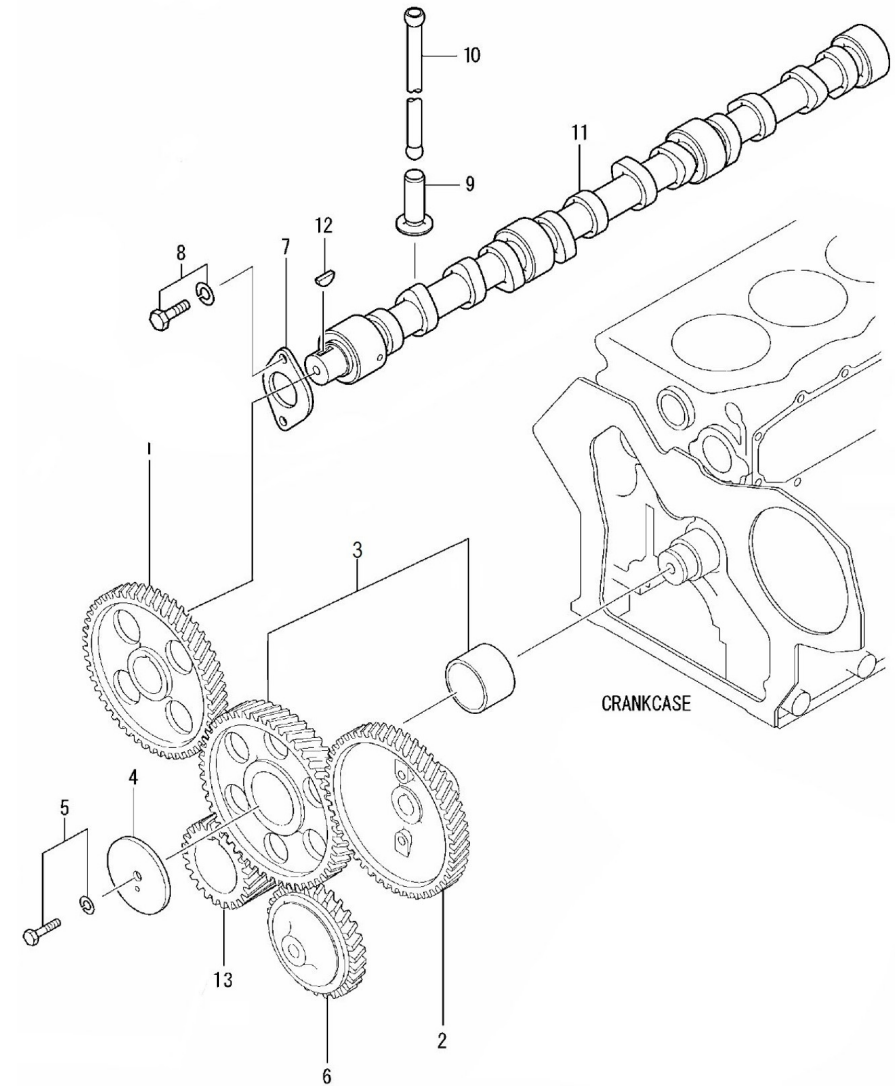

Genset 68 GT/GTC & 84 GTA/GTAC TAC

Engine Body

D GP01 1 4 Timing Parts

Fig.	Ref.	Qty.	Descr.	Obs	From	UpTo
1	17422037	1	Gear,CamShaft Z=46			
2	17A22040	1	Gear, inj.pump			
3	17A22038	1	Gear, Assy idler			
4	17122032	1	Plate, thrust			
5	17720010	1	Bolt,W/Washer			
6	17422066	1	Gear,Oil Pump Z=31			
7	17522075	1	Plate,Thrust			
8	17422037G.1	2	Bolt W/Washer (Generator)			
9	17122061	12	Tappet			
10	17122041	12	Rod, push			
11	17A22035	1	Camshaft			
12	13322034	1	Key Woodruff			
13	17822019	1	Gear, CrankShaft