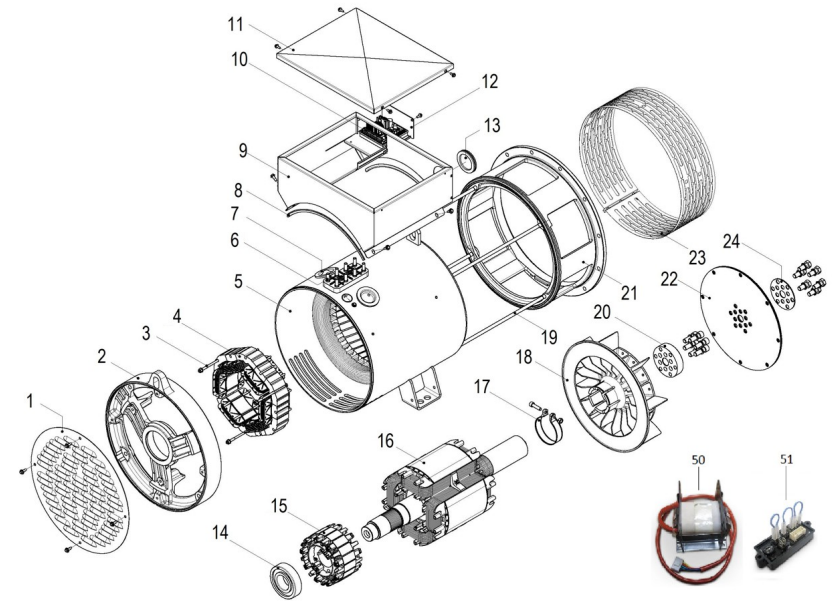

D SM81GTST 06 3 Spare Part List Alternator Type B Upto 29/12/2021

Fig.	Ref.	Qty.	Descr.	Obs	From	UpTo
1	605113075Z0.1	1	Rear seal			
2	605113075Z0.2	1	Non drive end bracket			
3	605113075Z0.3	1	Exciter stay bolt H-55 (L)			
4	605113075Z0.4	1	9910356051			
5	605113075Z0.5	1	Frame and stator 3L			
6	605113075Z0.6	1	Terminal board 8 pin			
7	605113075Z0.7	1	Cable grommet			
8	605113075Z0.8	1	PVC rubber profile			
9	605113075Z0.9	1	Terminal box			
10	60500023.1	1	Electronic Regulator DSR			
11	605113075Z0.10	1	Terminal box lid			
12	605113075Z0.11	1	Regulator holding panel			
13	605113075Z0.12	1	Cable grommet			
14	605113075Z0.13	1	Rear bearing 6309-2RS C3			
15	605113075Z0.14	1	Exciter armature H-55 6P			
16	605113075Z0.15	1	Rotor assy 3L, MD35			
17	605113075Z0.16	1	Clamp			
18	605113075Z0.17	1	Plastic fan			
19	605113075Z0.18	1	Cover stay bolt 32 L			
20	605113075Z0.19	1	Ring spacer vol. 8 - 10			
21	605113075Z0.20	1	Drive end bracket MD35/3			
22	605113075Z0.21	1	Kit coupling disc plates SAE 11,5			
23	605113075Z0.22	1	Protection screen MD35			
24	605113075Z0.23	1	Disc blocking ring-spacer			
50	60511386P	1	PD500 Parallel Device			
51	60511387P	1	PD-I Parallel Device			
NS	605113075Z0.24	1	Diode for exciter armature	☒		
NS	605113075Z0.25	1	Kit terminal box (2+20+75b+98+178)	☒		
NS	605113075Z0.26	1	Kit USB2DxR	☒