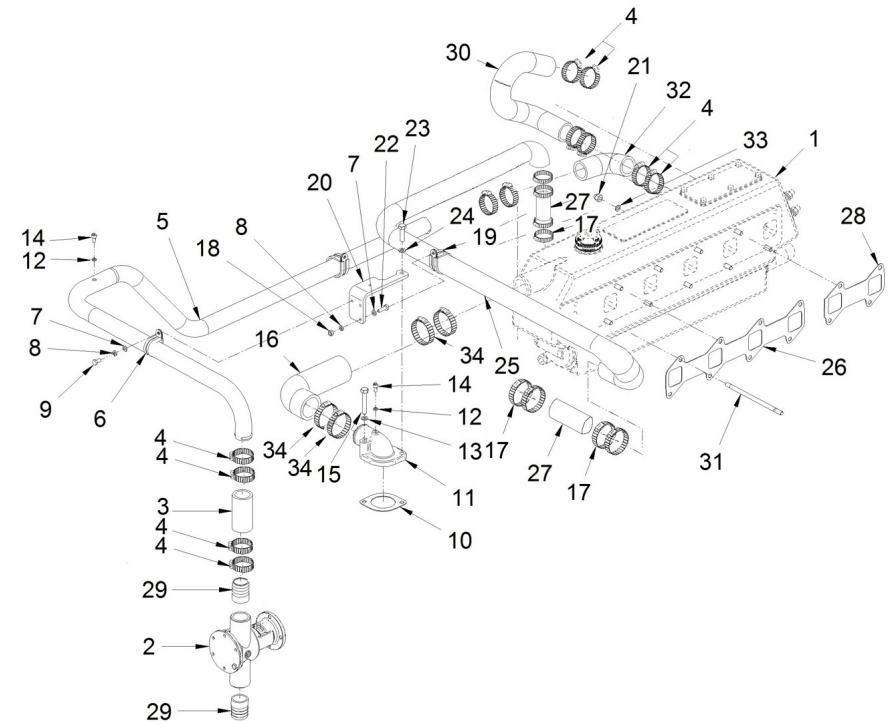

D SM81GTDN 03 2 Cooler Pipes

Fig.	Ref.	Qty.	Descr.	Obs	From	UpTo
32	17411035	1	Elbow Rubber			
33	56000057	12	Washer 8-13-1,5			
34	54082040	4	Clamp DIN 3017 40-60/12 W4			
NS	17A10037	1	Water Cooler Shield