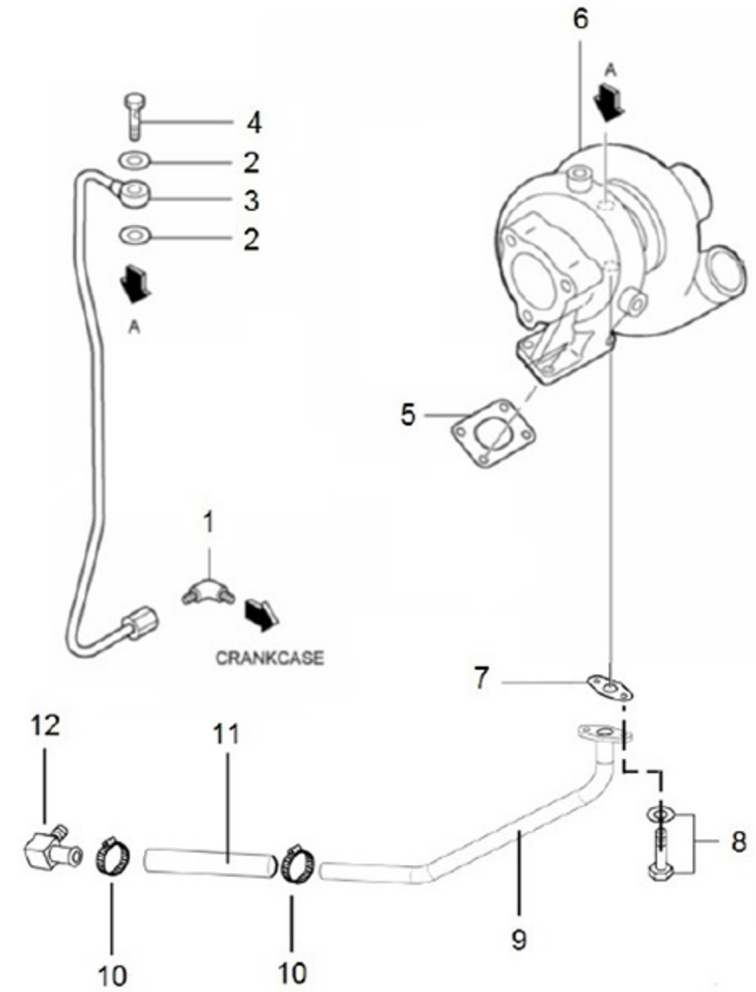

Genset 68 GT/GTC & 84 GTA/GTAC TAC

Inlet & Exhaust

D SM81GTDN 02 2 Turbocharger

Fig.	Ref.	Qty.	Descr.	Obs	From	UpTo
1	17121016	1	Plug, drain			
1	17712007	1	Elbow 1/8" GAS			
2	17124056	2	Gasket			
3	17A12006	1	Oil Turbocharged Pipe			
4	17828006	1	Bolt, Eye			
5	17A13002	1	Exhaust Gasket			
6	17A28002	1	Turbocharger, Assy			
7	17712004	1	Gasket			
8	52102156	2	Bolt DIN 933 M6-16 8.8			
9	17A12007	1	Oil Turbo Pipe			
10	54081020	2	Clamp DIN 3017 20-32/9 W4			
11	17728007	1	Hose,Oil			
NS	17A18011	1	Turbo Blanket Cover Heat Shield