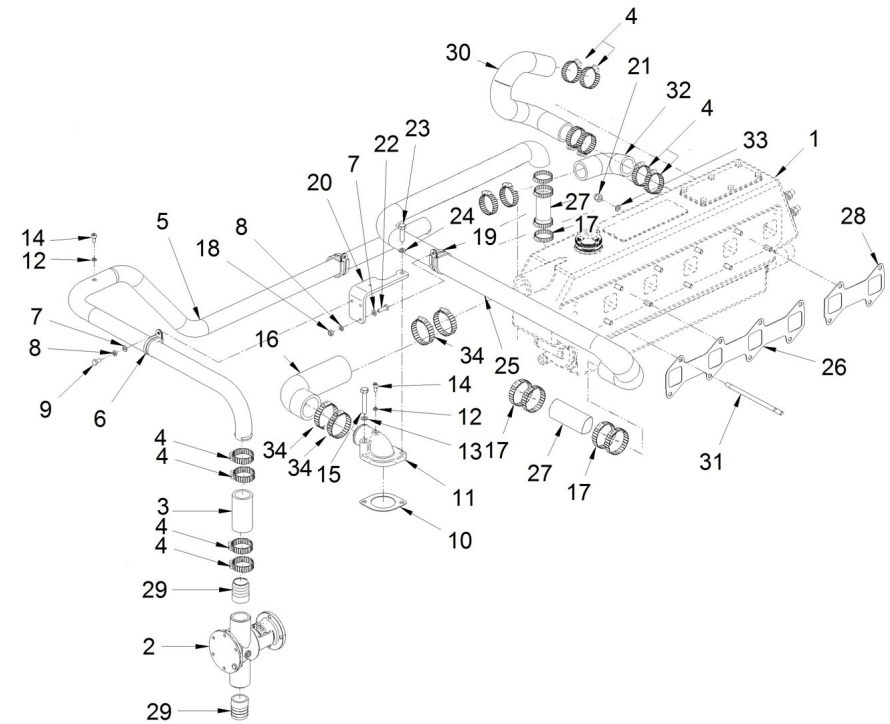

Genset 68 GT/GTC & 84 GTA/GTAC TAC

Cooling System

D SM81GTDN 03 2 Cooler Pipes

Fig.	Ref.	Qty.	Descr.	Obs	From	UpTo
1	17A11000DNVR	1	Water Cooler Assy (R)			
2	37811000	1	Cross Brace Pump 1" SM-82/94 Gen.SM-81			
3	13611038	1	Pipe 30-40-75			
4	54082025	12	Clamp DIN 3017 25-40/12 W4			
5	17A11011	1	Brass Pipe D32			
6	59071324	1	Clamp RSGU 1 32/15 W1			
7	51030006	2	Washer DIN 125-6			
8	53033006	2	Washer GROWER DIN 127-6			
9	52102155	2	Bolt DIN 933 M6-12 8.8			
10	17111021	1	Gasket			
11	17111020	1	Fitting,water outlet			
12	56000053	2	Washer 6-10-1,5			
13	53038008	1	Washer DIN 6798-A 8			
14	13811035	2	Bolt,bleed			
15	52101263	1	Bolt DIN 931 M8-50 8.8			
16	17411013	1	Thermostat Water Outlet Elbow			
17	54082032	8	Clamp DIN 3017 32-50/12 W4			
18	52120006	1	Nut DIN 934 M6 8.8			
19	59071383	1	Clamp TYP.1 38/15 W1			
20	17A11014	1	Bracket			
21	55122008	12	Nut DIN 1587 M8			
22	52102157	1	Bolt DIN 933 M6-20 8.8			
23	52102259	1	Bolt DIN 933 M8-30 8.8			
24	53033008	1	Washer GROWER DIN 127-8			
25	17A11022	1	Pipe,from cooler to engine D38 e2			
26	17421035	1	Gasket,Exhaust Manifold			
27	15211053	2	Pipe 38-50-100			
28	17521035	1	Gasket			
29	60180007	2	Outlet Coupling			
30	17A11034	1	Elbow Hose			
31	17411015	12	Stud