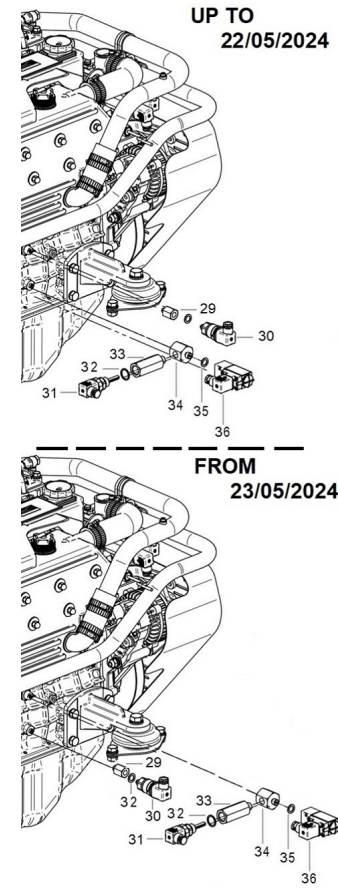

Genset 68 GT/GTC & 84 GTA/GTAC TAC

Engine Body

D SM81GTDN 01 10 Oil System

Fig.	Ref.	Qty.	Descr.	Obs	From	UpTo
31	60994075	1	Temperature Sensor			
32	56000083	1	Washer 21-26-1,5			
33	17A17028	1	Conversion Adapter G1/2 a 3/8			
34	17A17037	1	Conversion Adapter R 1/8 A G1/4 G1/8			22/05/2024
34	17A17040	1	Adapter Transmitter G1/8 to G1/4		23/05/2024	
35	56000067	1	Washer 13-20-1,5			
36	6097A072	1	Compact Pressure Switch