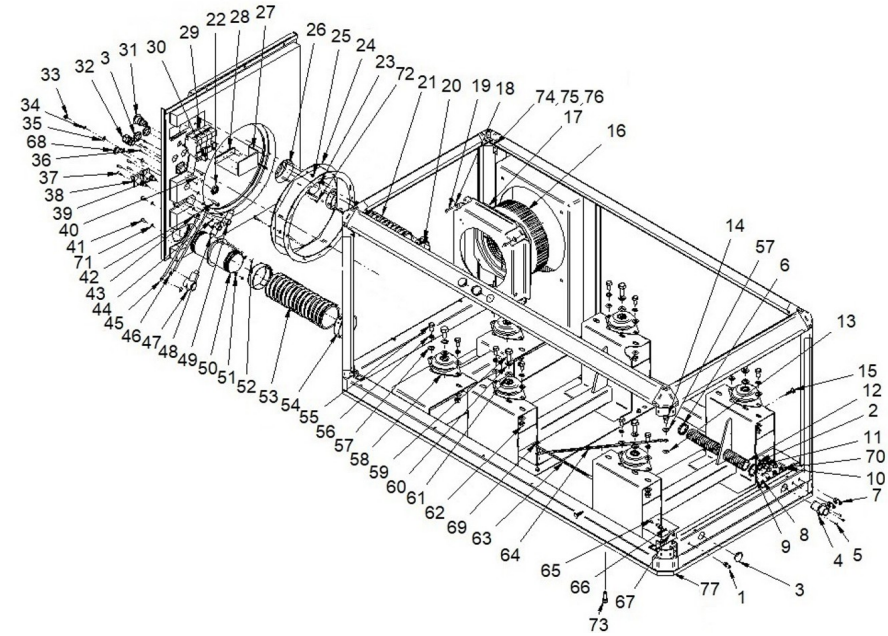

Genset 68 GT/GTC & 84 GTA/GTAC TAC

Canopy Spare Parts

D SM81GTDN 09 2 Cabin Kit

Fig.	Ref.	Qty.	Descr.	Obs	From	UpTo
61	51030016	6	Washer DIN 125-16			
62	52120012	12	Nut DIN 934 M12 8.8			
63	60975074	1	Panel Back 0,66 M. Wiring GROUND ALT.			
64	60975073	1	CHASSIS 0,5 M. TO MOTOR Wiring GROUND			
65	M80501006	1.0	Hose D.10-6			
66	57000361	1	Washer 10-14-1,5			
67	60573041.39	1	ROD Coupling 1/8 BSP			
68	60900502	1	Shutter 27			
69	51030008	21	Washer DIN 125-8			
70	57000375	2	Washer 17-22-1,5			
71	54030006	2	Washer DIN 125-6 INOX.			
72	53033005	7	Washer GROWER DIN 127-5			
73	52103258	10	Bolt DIN 912 M8-25 8.8			
74	60575047.10	1	Baseboard			
75	60573041.43	4	L Fastening Bracket			
76	53105104	8	Bolt DIN 7991 M5-10 12.9			
NS	17810011	1	PIPE JOIN			
NS	17A14007	1	Fuel Hose DNV			
NS	19411024.1	1	Rubber Plug(D. 22)			
NS	19414011	2	Fuel Hose			
NS	19414030	3	STRAIGHT COUPLING 3/8			
NS	19414031	3	BOLT 3/8			
NS	52102256	1	Bolt DIN 933 M8-16 8.8			
NS	53038010	1	Washer DIN 6798-A 10			
NS	54083079	2	GP Clamp 68-73 W4 STC			
NS	58088281	1	Pastic Cable Zip Tie			
NS	58088282	3	Pastic Cable Zip Tie			
NS	58088283	2	Pastic Cable Zip Tie			
NS	58088284	15	Pastic Cable Zip Tie			
NS	60573041.25G	1	Connector Adapter Parallel			
NS	CA.1.0.AM	0.0	CABLE SEC.1.0 YELLOW