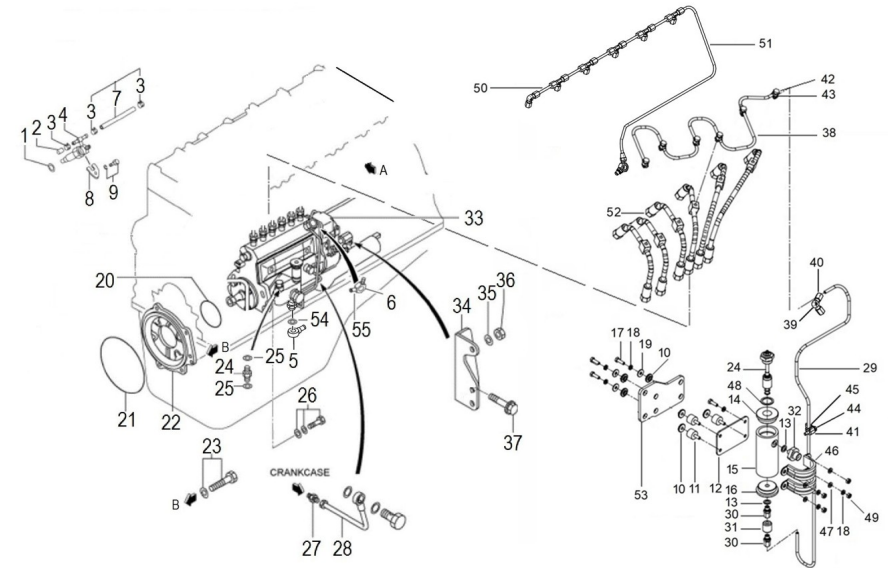

Genset 68 GT/GTC & 84 GTA/GTAC TAC

Fuel System

D SM81GTDN 04 1 Fuel Pipe And Fuel Leak Alarm

Fig.	Ref.	Qty.	Descr.	Obs	From	UpTo
29	17A17022	1	Fuel Leak Pipe			
30	19414028	2	P-GEV 6LR 1/8			
31	17A14029	1	1/8-28 To M10 Thread Adaptator			
32	17B14032	1	Fitting 1/8 - 3/8 Nylon			
33	17A25001	1	Fuel Injection Pump			
34	17524034	1	Bracket,INJ Pump			
35	13321016	1	Washer Spring			
36	17120049	1	Nut M8			
37	17425036	1	Bolt,Flange			
38	17A14018	1	Fuel Return Pipe TAC			
39	17A14026	2	P-WV 6L Male Stud Equal Elbow Fitting			
40	17A14025	5	P-TV 6L Male Stud Equal Tee Fitting			
41	17A10035	1	M6 Bolt With M8 Treat			
42	1A012007	6	Banjo Bolt M8x1.25			
43	56000057	12	Washer 8-13-1,5			
44	52102156	1	Bolt DIN 933 M6-16 8.8			
45	59071064	1	Clamp RSGU 1 06/15 W1			
46	59072482	2	Clamp 2 48/20 W1			
47	51030006	4	Washer DIN 125-6			
48	56000086	1	Washer 22,3-29-1,5			
49	52120006	4	Nut DIN 934 M6 8.8			
50	17A14030	5	Steel Pipe 6mm L 80mm			
51	17A14031	1	Pipe D6mm			
52	17A24010R	1	Double Wall Pipe Kits			
53	17A14001	1	Double Filter Bracket			
54	56000069	1	Washer 14-20-1,5			
55	17121016	1	Plug, drain			
NS	19424101	1	Spray stop kit