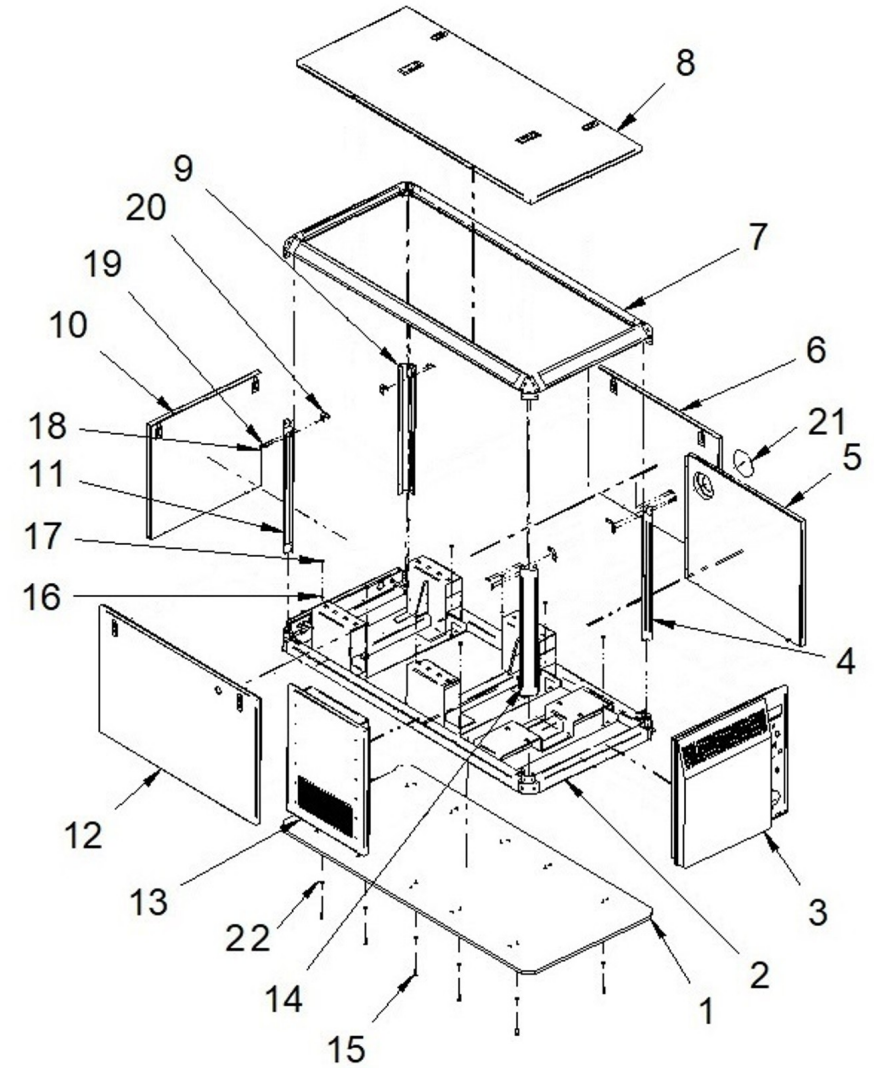

D 6057A020 **SM-81 Engine Bed**

<i>Fig.</i>	<i>Ref.</i>	<i>Qty.</i>	<i>Descr.</i>	<i>Obs</i>	<i>From</i>	<i>UpTo</i>
1	6057A020	1	SM-81 Engine Bed			

D SM81GTST 09 1 Canopy

Fig.	Ref.	Qty.	Descr.	Obs	From	UpTo
1	60575047.10	1	Baseboard			
2	60575047.61	1	Bottom Frame			
3	6057A041.25	1	Back Panel			
4	60575041.31	1	VERTICAL BAR			
5	6057A041.21A	1	Left Fixed Acoustic Wall Panel .			
6	6057A041.21B	1	Left Side Panel			
7	60575041.30	1	Upper FRAME			
8	60575041.20	1	Upper Panel			
9	60575041.32	1	VERTICAL BAR			
10	60575041.24	1	FrontAL Panel			
11	60575041.03	1	VERTICAL BAR			
12	60575041.22B	1	RIGHT Side Panel MOBILE			
13	6057A041.22A	1	Out Side Air Fixed Panel			
14	60575041.04	1	VERTICAL BAR			
15	52103258	10	Bolt DIN 912 M8-25 8.8			
16	53033008	9	Washer GROWER DIN 127-8			
17	52120008	10	Nut DIN 934 M8 8.8			
18	53105104	8	Bolt DIN 7991 M5-10 12.9			
19	51058054	22	Aluminium Rivet 4.0 X 10			
20	60573041.43	4	L Fastening Bracket			
21	60594042.62	1	Dry Exhaust Cover			
22	51030008	19	Washer DIN 125-8			