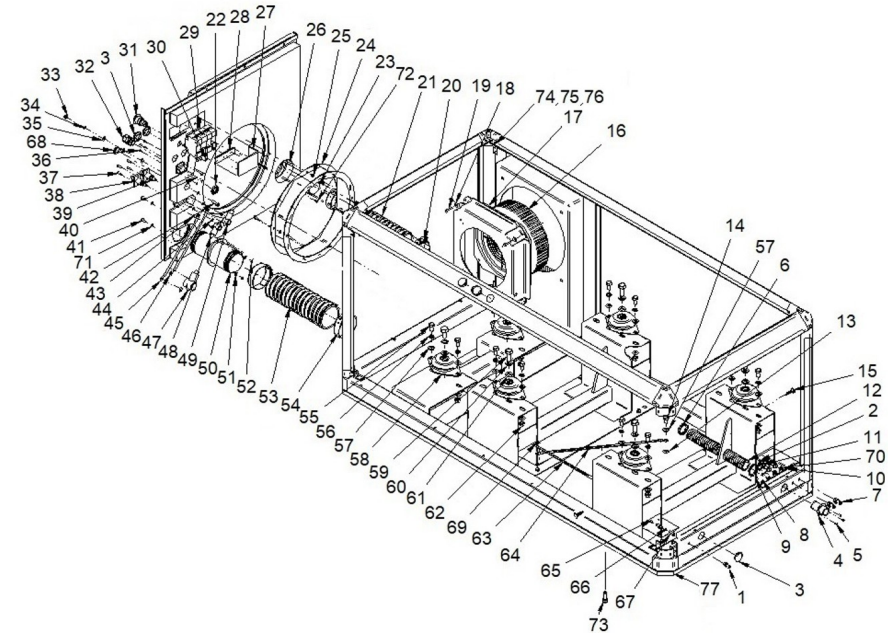

Genset 68 GT/GTC & 84 GTA/GTAC TAC

Canopy Spare Parts

D SM81GTDN 09 2 Cabin Kit

Fig.	Ref.	Qty.	Descr.	Obs	From	UpTo
1	13814072	2	Straight Hose Connector 1/8" NPTF			
2	M81511019	2.0	Fuel Hose D. 10-18			
3	60900508	5	Shutter 31			
4	60571015	1	Sea Water Wall PASS			
5	54118054	3	Bolt DIN 7985 M4-10 INOX			
6	54082025	4	Clamp DIN 3017 25-40/12 W4			
7	60594041.39	4	Gasoil Wall Bushing D12 MALE			
8	51058054	22	Aluminium Rivet 4.0 X 10			
9	52120004	3	Nut DIN 934 M4 8.8			
10	60594041.40	2	ROD Coupling 3/8 BSP			
11	51086018	4	ONE EAR Clamp With INTERIOR Ring 16-18,3			
12	M88503242	0.0	DNV Water Intake Hose D. 32-42			
13	53038012	1	Washer DIN 6798-A 12			
14	52102357	1	Bolt DIN 933 M12-20 8.8			
15	58018160	4	Screw			
16	6057A050	1	Centrifugal Fan PSB 230V			
17	6057A041.23B	1	Air Outlet Aluminium Sheet Box			
18	51031006	17	Washer DIN 9021 6			
19	52102159	4	Bolt DIN 933 M6-30 8.8			
20	54083063	2	GP Clamp 63-68 W4 STC			
21	M88506072	1.0	Exhaust Hose D. 60			04/03/2024
21	M88576300	1.0	Air Aspiration Hose D. 63		04/03/2024	
22	60900309	1	Screw Connector Press Captor-2000 M25			
23	60574043.47	1	Air Connection D.60			
24	51123006	4	Nut DIN 985 M6 5.6			
25	60575041.25G	1	Spacer Ring			
26	52102157	12	Bolt DIN 933 M6-20 8.8			
27	60574043.42	1	Switch Disconnecter Bracket			
28	6097A166	1	Amperometric transformer Bracket			
29	60994087	1	FOUR PoleS 100A Disconnecter			
30	60900511	1	Stop PUSH BOTTOM Body