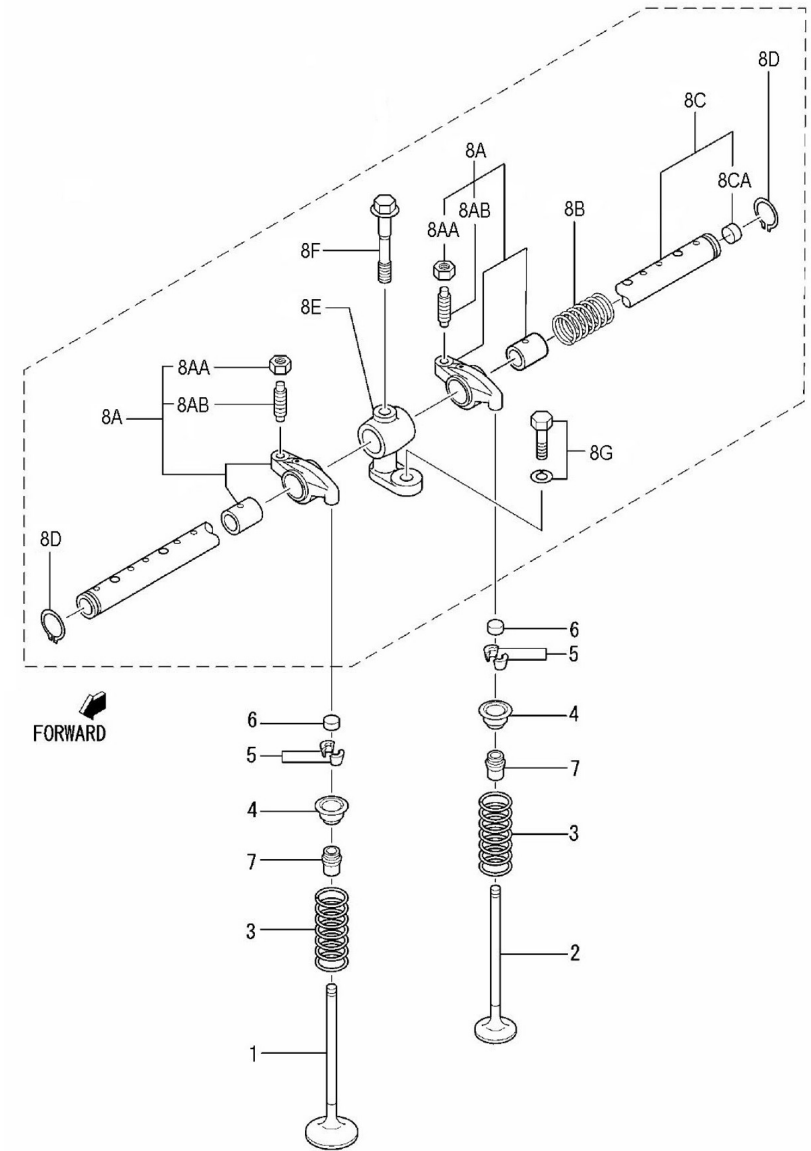

D SM81GTDN 01 2 **Rocker Cover & Breather**

Fig.	Ref.	Qty.	Descr.	Obs	From	UpTo
1	17221003G	2	Cap Oil Filler			
2	17421014G.1	7	Bolt W/Washer (Generator)			
3	17A21009	1	Cover,rocker			
4	17A10013	1	Exhuast Pipe Braket			
5	17821012	8	Bolt,W/Washer			
6	17A21007	1	Set Hose, Breather			
7	17521007	1	Clip,Hose			
8	17A21008	1	Hose, Breather			
9	17A21011	1	Clamp			
10	17A21012	1	Clamp			
11	17A21010	1	Hose, Breather			
12	17521010	1	Gasket,Rocker Cover			

Genset 68 GT/GTC & 84 GTA/GTAC TAC

Engine Body

D GP01 1 3 Valve Drive

Fig.	Ref.	Qty.	Descr.	Obs	From	UpTo
1	17422055.1	6	Valve,Inlet			
2	17422056	6	Exhaust Valve			
3	13322028	12	Spring, valve outler			
4	17422058	12	Retainer,Upper			
5	17122059.1	24	Cotter,Valve			
6	13322024	12	Cap			
7	17422054	12	Seal,Valve Stem			
8A	17422142.1	12	Rocker Assy			
8AA	17122060	12	Nut			
8AB	17122044	12	Screw Adjusting			
8B	17422047G.1	5	Spring,Rocker			
8C	17522146	1	Shaft,Assy,Rocker			
8CA	13322023	2	Cap, Sealing			
8D	17222050	2	Ring, SNAP			
8E	17422048	6	Bracket,Rocker Shaft			
8F	17422053	6	Bolt,Rocker Bracket			
8GA	52102258	6	Bolt DIN 933 M8-25 8.8			
8GB	53033008	6	Washer GROWER DIN 127-8			

Genset 68 GT/GTC & 84 GTA/GTAC TAC

Engine Body

D GP01 1 4 Timing Parts

Fig.	Ref.	Qty.	Descr.	Obs	From	UpTo
1	17422037	1	Gear,CamShaft Z=46			
2	17A22040	1	Gear, inj.pump			
3	17A22038	1	Gear, Assy idler			
4	17122032	1	Plate, thrust			
5	17720010	1	Bolt,W/Washer			
6	17422066	1	Gear,Oil Pump Z=31			
7	17522075	1	Plate,Thrust			
8	17422037G.1	2	Bolt W/Washer (Generator)			
9	17122061	12	Tappet			
10	17122041	12	Rod, push			
11	17A22035	1	Camshaft			
12	13322034	1	Key Woodruff			
13	17822019	1	Gear, CrankShaft			