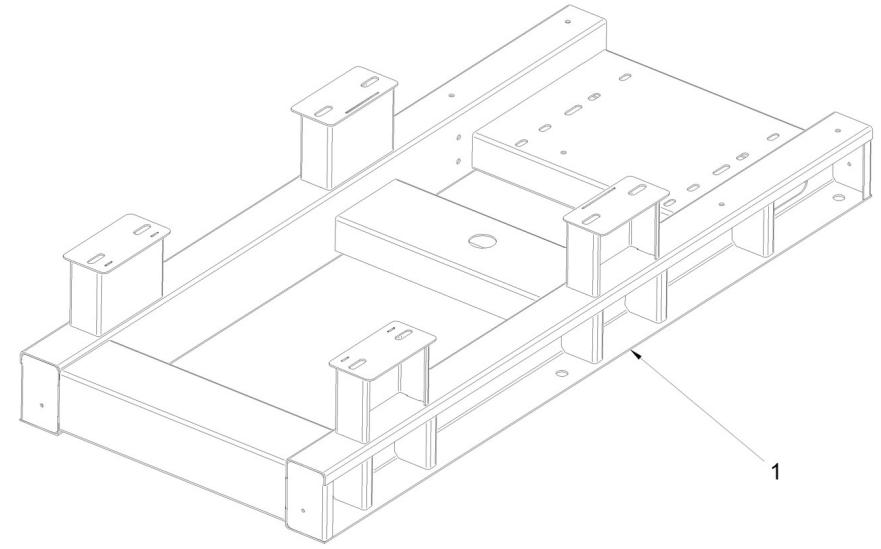

D 6057A020 **SM-81 Engine Bed**

<i>Fig.</i>	<i>Ref.</i>	<i>Qty.</i>	<i>Descr.</i>	<i>Obs</i>	<i>From</i>	<i>UpTo</i>
1	6057A020	1	SM-81 Engine Bed