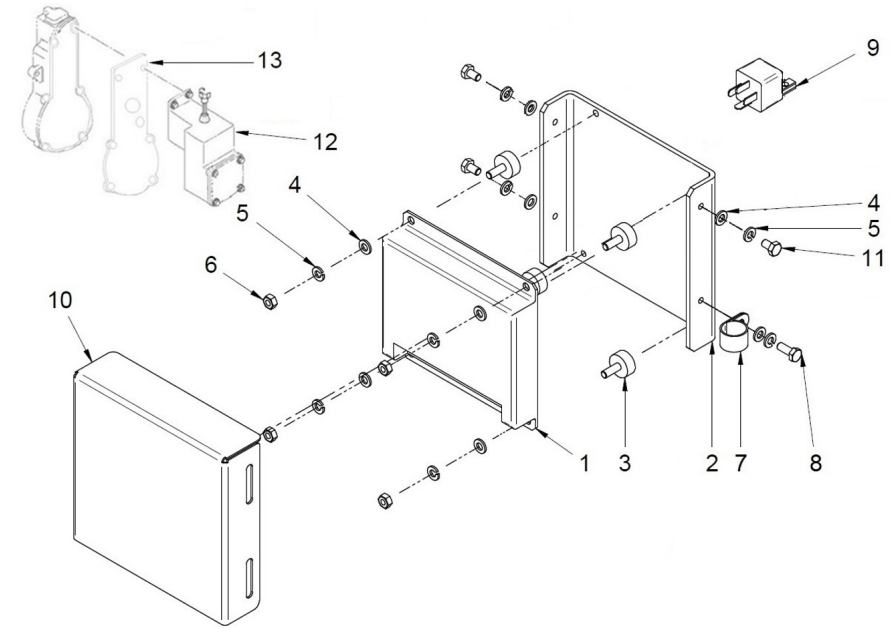

Genset 68 GT/GTC & 84 GTA/GTAC TAC

Electrical System

D 6097A506 Parallel Control System 24V

Fig.	Ref.	Qty.	Descr.	Obs	From	UpTo
1	60972521	1	Speed Control Unit G.A.C. ESD-5500 Ser.			
2	17317007	1	Electronic Unit Bracket			
3	17A14009	4	Anti Vibration Mount M6			
4	51030006	8	Washer DIN 125-6			
5	53033006	8	Washer GROWER DIN 127-6			
6	52120006	4	Nut DIN 934 M6 8.8			
7	59071224	1	Clamp RSGU 1 22/15 W1			15/11/2023
7	59071324	1	Clamp RSGU 1 32/15 W1		15/11/2023	
8	52102156	1	Bolt DIN 933 M6-16 8.8			
9	63900029	1	Relay 24V 22/10A NO+NC with Diode			
10	17317008	1	Parallel electronic unit cover			
11	52102154	3	Bolt DIN 933 M6-10 8.8			
12	60972520	1	G.A.C. 175 Series 24V Integrated Actuat.			
13	60972518	1	Assembly kit for 175 series actuator			
NS	17420025	1	Gasket,Rear			
NS	60900330	4	SUPERSEAL yello rubber protection			
NS	60972517	1	Connector for actuator Packard type			
NS	60974223DNV	1	Auxiliary Installation Parallel TAC Genset