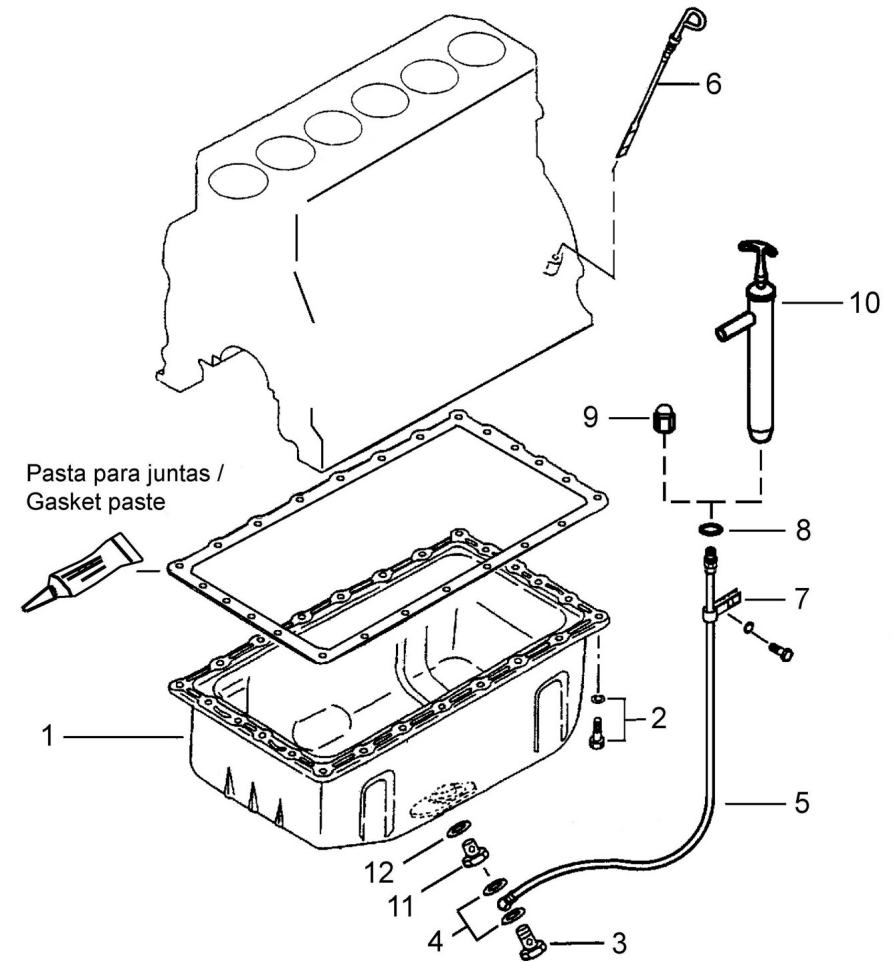

Genset 68 GT/GTC & 84 GTA/GTAC TAC

Engine Body

D GP01 1 11 Oil Pan

Fig.	Ref.	Qty.	Descr.	Obs	From	UpTo
1	17520030	1	Pan Assy,Oil			
2	17821012	30	Bolt,W/Washer			
3	12814051	1	Screw,eye			
4	56000069	2	Washer 14-20-1,5			
5	18014021	1	Extraction Hose			
6	17520029	1	Gauge Oil Level			
7	17214022	1	Bracket, Pipe			
8	56000217	1	Washer 13-20-3			
9	16514020	1	Plug			
10	14714001	1	Oil Extraction Pump			
11	17514001	1	Plug			
12	56000083	1	Washer 21-26-1,5