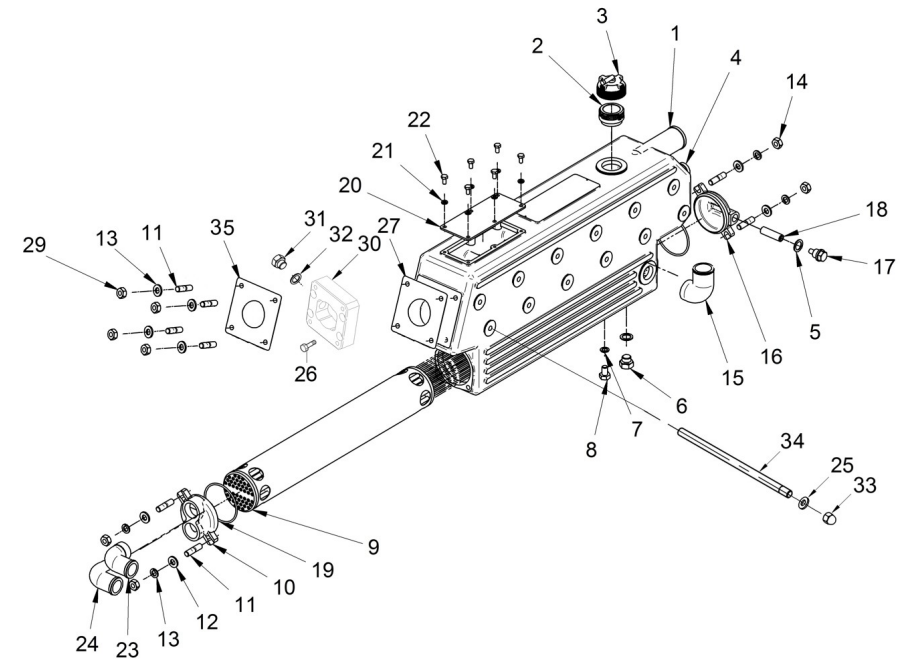

D 17A1100DNVR

Water Cooler Assy SM-81 TAC (R)

<i>Fig.</i>	<i>Ref.</i>	<i>Qty.</i>	<i>Descr.</i>	<i>Obs</i>	<i>From</i>	<i>UpTo</i>
33	55122008	12	Nut DIN 1587 M8			
34	17411015	12	Stud			
35	17A13002	1	Exhaust Gasket