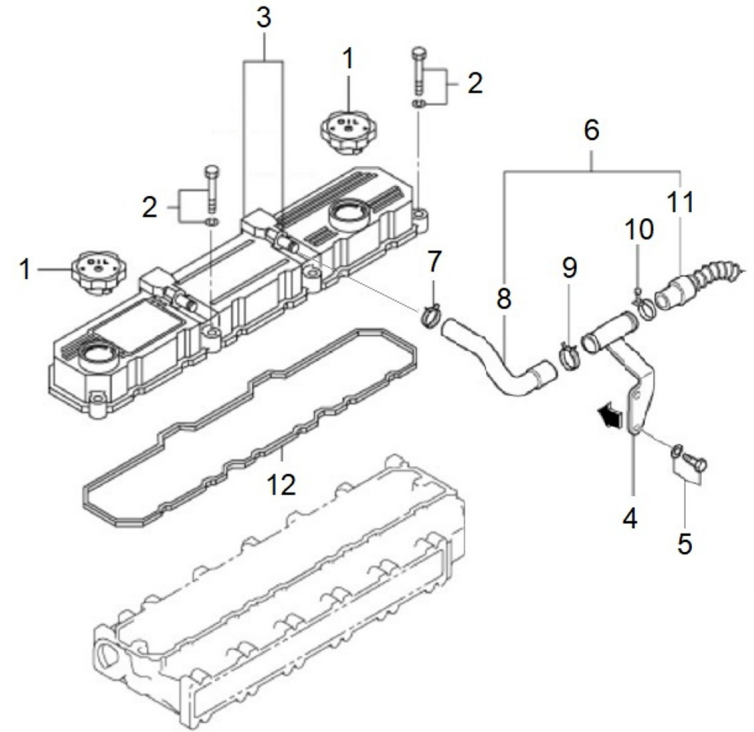

D SM81GTDN 01 2   **Rocker Cover & Breather**

Fig.	Ref.	Qty.	Descr.	Obs	From	UpTo
1	17221003G	2	Cap Oil Filler			
2	17421014G.1	7	Bolt W/Washer (Generator)			
3	17A21009	1	Cover,rocker			
4	17A10013	1	Exhuast Pipe Braket			
5	17821012	8	Bolt,W/Washer			
6	17A21007	1	Set Hose, Breather			
7	17521007	1	Clip,Hose			
8	17A21008	1	Hose, Breather			
9	17A21011	1	Clamp			
10	17A21012	1	Clamp			
11	17A21010	1	Hose, Breather			
12	17521010	1	Gasket,Rocker Cover