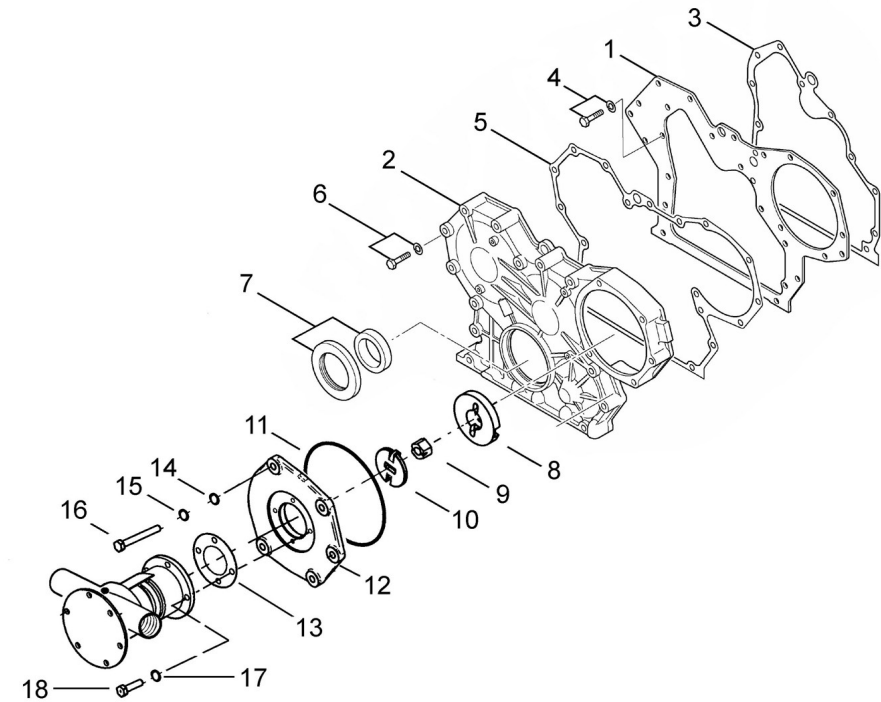

Genset 68 GT/GTC & 84 GTA/GTAC TAC

Engine Body

D GP01 1 5 Gear Case

Fig.	Ref.	Qty.	Descr.	Obs	From	UpTo
1	17A20024	1	Plate, Front			
2	17420035G	1	Case,TIMING Gear			
3	17420018	1	Gasket,Front Plate			
4	17422037G.1	5	Bolt W/Washer (Generator)			
5	17420040	1	Gasket,Gear			
6	17520047	13	Bolt,W/Washer			
7	17420039.1	1	Seal Assy,Oil			
8	17A11026	1	Coupling Drive			
9	17422071	1	Nut,INJ.Pump			
10	15310072	1	CrossHead Jaw Coupling			
11	17420047	1	O-Ring D. 140X2			
12	17410010	1	Block Water Pump			
13	13310013	1	Gasket,water pump			
14	51030008	5	Washer DIN 125-8			
15	53033008	5	Washer GROWER DIN 127-8			
16	52101266	5	Bolt DIN 931 M8-65 8.8			
17	51030006	4	Washer DIN 125-6			
18	52103156	4	Bolt DIN 912 M6-16 8.8