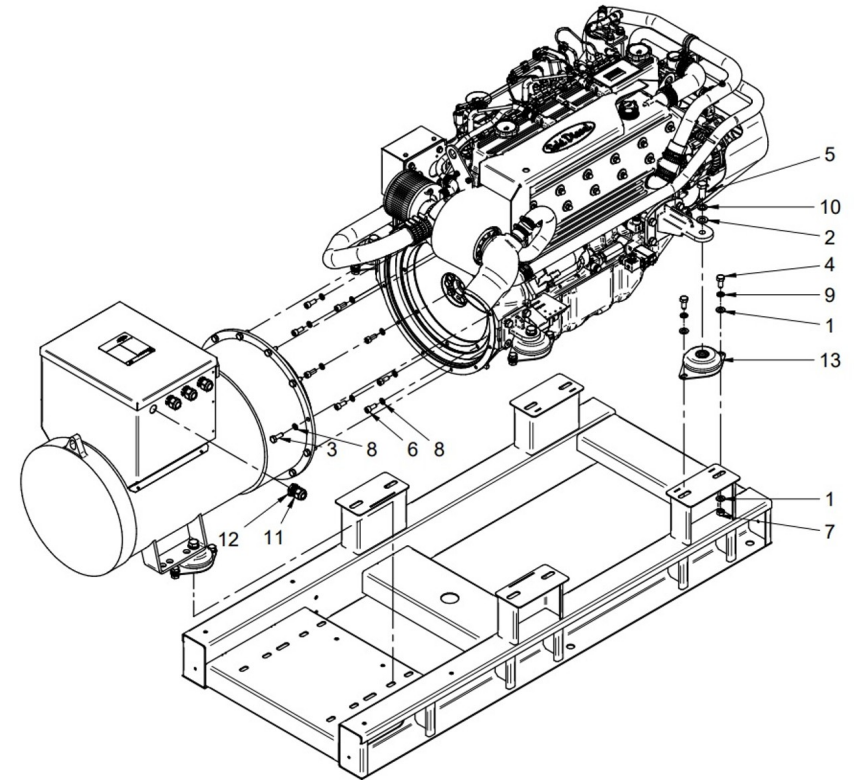

D 6057A106 Alternator Kit Without Cabin

<i>Fig.</i>	<i>Ref.</i>	<i>Qty.</i>	<i>Descr.</i>	<i>Obs</i>	<i>From</i>	<i>UpTo</i>
1	51030012	24	Washer DIN 125-12			
2	51030016	6	Washer DIN 125-16			
3	52102309	12	Bolt DIN 933 M10-30 8.8			
4	52102358	12	Bolt DIN 933 M12-25 8.8			
5	52102461	6	Bolt DIN 933 M16-40 8.8			
6	52103308	8	Bolt DIN 912 M10-25 8.8			
7	52120012	12	Nut DIN 934 M12 8.8			
8	53033010	20	Washer GROWER DIN 127-10			
9	53033012	12	Washer Grower DIN 127-12			
10	53033016C	6	Washer			
11	60900306	6	Connector Press CAPTOR-2000 M25 RAL7001			
12	60900309	6	Screw Connector Press Captor-2000 M25			
13	61674001	6	Engine Mount Type F 40 SHA M16 H 41			
13	61674007	6	Engine Mount Type F BRB 110 A40 SHA M16 H 41