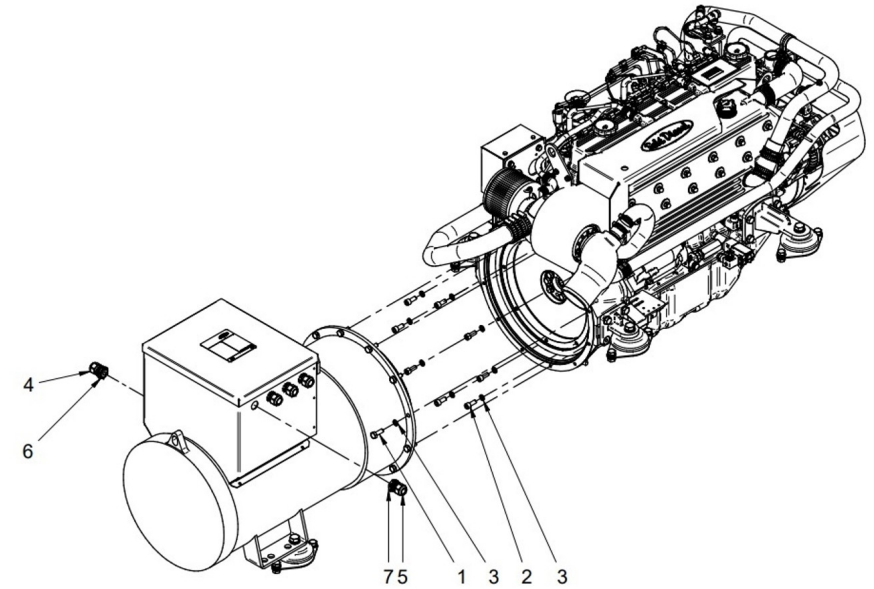

D 6057A064 Alternator Kit With Cabin (230V & 240V)

Fig.	Ref.	Qty.	Descr.	Obs	From	UpTo
1	52102309	12	Bolt DIN 933 M10-30 8.8			
2	52103308	8	Bolt DIN 912 M10-25 8.8			
3	53033010	20	Washer GROWER DIN 127-10			
4	60900304	1	Coneector Press PA Grey IP68 M16			
5	60900306	6	Connector Press CAPTOR-2000 M25 RAL7001			
6	60900307	1	Screw Connector Press PA Grey IP68 M16			
7	60900309	6	Screw Connector Press Captor-2000 M25			
NS	60900510	1	Emergency Stop PUSH BOTTOM	☒		
NS	60900511	1	Stop PUSH BOTTOM Body	☒		
NS	60974073A	1	N Breaker BLUE SEC. 35 900mm TO SYStem ALT.	☒		
NS	60974073G	1	W Breaker GRAY SEC. 35 TO SYStem ALT.	☒		
NS	60974073M	1	V Breaker BROWN SEC.35 TO SYStem ALT.	☒		
NS	60974073N	1	U Breaker BLACK SEC. 35 TO MAGNETO	☒		
NS	60974076	1	Kit Fan Installation	☒		
NS	60994086	1	FOUR PoleS 160 Disconnecter	☒