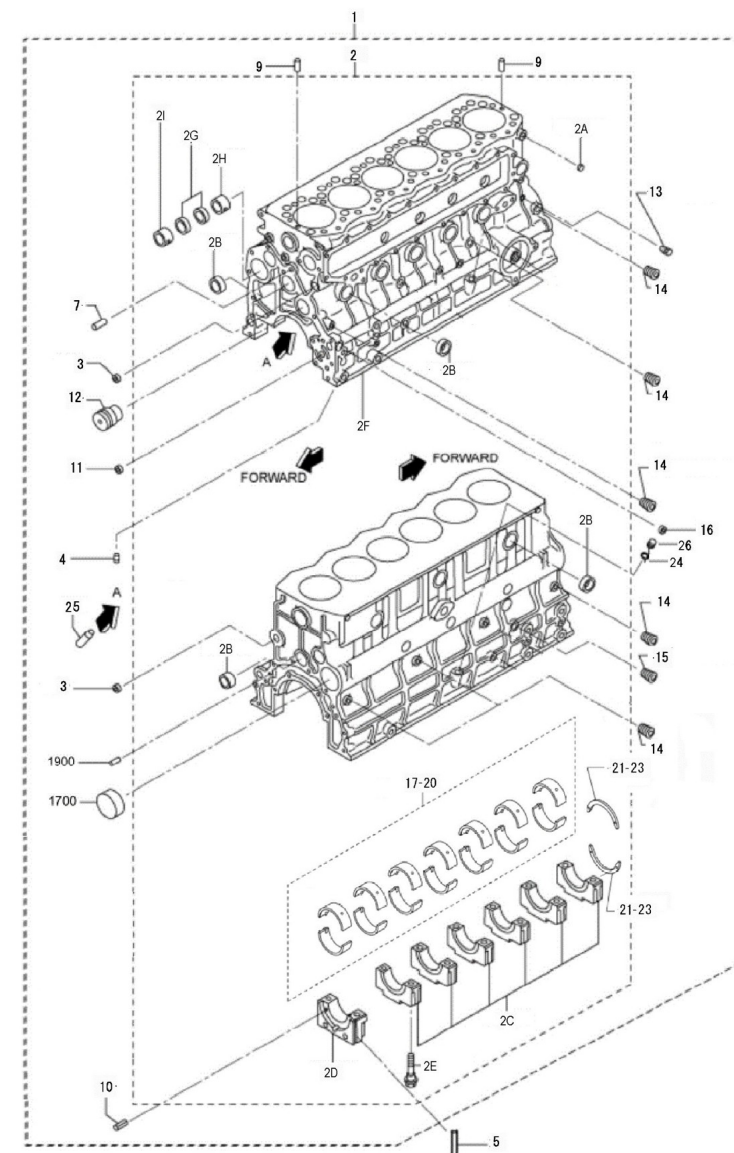

D GP01 1 6 **Crankcase**

Fig.	Ref.	Qty.	Descr.	Obs	From	UpTo
1	17A20001	1	Block Assy,CYL			
2	17A20002	1	Block SUB Assy CY			
2B	13320006	14	Cap, Sealing			
2E	17420009	14	Bolt Bearing Cap			
2G	13320002	2	Bushing,camShaft n°2			
2H	17120015	1	BUSING,camShaft r			
2I	17520015	1	Bushing,CamShaft,F			
3	13320007	7	Cap, Sealing			
4	(*)	12	Not available			
5	17420112	2	Seal,Valve			
6	17420013	1	Plug,Cam			
7	17420036	2	Pin,Dowel			
8	13320025	2	Pin			
9	17120019	2	Pin, dowel			
10	17420012	6	Pin,Spring			
11	17420011G.3	1	Bushing			
12	17420034	1	Shaft,IDLER			
13	17120022	1	Plug, tapered			
14	17820011	5	Plug, Tapered			
15	17620024.4	1	Plug TAPER			
16	17420027G.1	2	Plug,TAPPERED (Generator)			
17	17520003	1	Bearing Set,MAIN STD			
18	17520004	1	Bearing Set,MAIN -0,25			
19	17520005	1	Bearing Set,MAIN -0,50			
20	17520006	1	Bearing Set,MAIN -0,75			
21	17420109	3	Plate,THRUST.C/S STD			
22	17420110	3	Plate,THRUST.C/S +0,15			
23	17420111	3	Plate,THRUST.C/S +0,30			
24	17120058	1	O-Ring D. 13X2,5			
25	17A20003	6	Valve, Check STD			
26	17120059	1	Plug