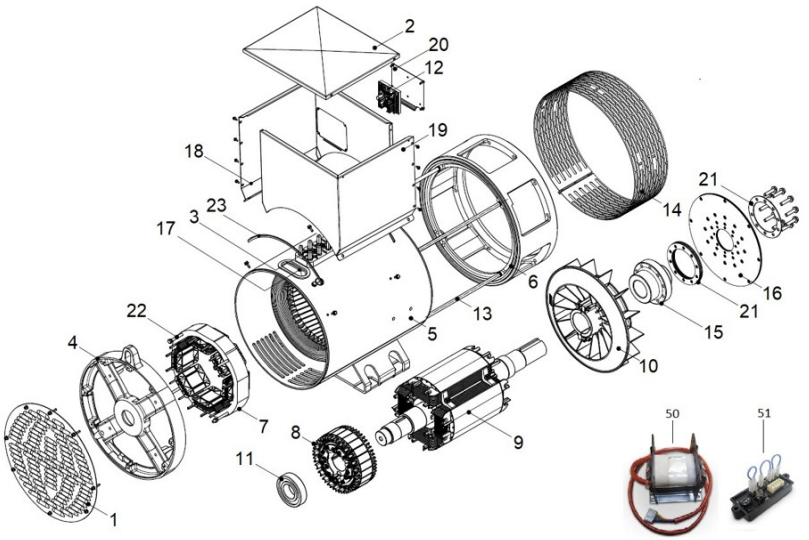

D_605113130Z3 Alternator Spare Parts TYPE B 115GT Y 100 GTA UP TO 29/12/2021

Fig.	Ref.	Qty.	Descr.	Obs	From	UpTo
1	605113130Z3.4	1	Rear Seal			
2	605113130Z3.5	1	Terminal Box Lid			
3	605113085Z5.1	1	Terminal Board 8 Pin			
4	605113085Z5.2	1	Non Drive end Bracket			
5	605113130Z3.8	1	Frame and Stator 1L			
6	605113130Z3.9	1	Drive end Bracket MD 35/2			
7	605113085Z5.5	1	Exciter Stator H-55 8P - S/L			
8	605113085Z5.6	1	Excit. Armat. H-55 8P + Diodes T30 - S/L			
9	605113130Z3.12	1	Rotor Assy 1L MD35-B14			
10	605113085Z5.8	1	Fan			
11	605113085Z5.9	1	Rear Bearing 6311-2RS C3			
12	60500023.1	1	Electronic Regulator DSR			
13	605113130Z3.15	4	Cover Stay Bolt 34-L			
14	605113085Z5.11	1	Protection Screen MD35			
15	605113085Z5.12	1	Coupling Hub SAE 10 - 11,5 - 14			
16	605113085Z5.13	1	Disc Plates SAE 11,5			
17	605113130Z3.19	1	Cable Grommet, 90mm Hole			
18	605113130Z3.20	1	High Terminal Board, Front Panel			
19	605113130Z3.21	1	High Terminal Board, Rear Panel			
20	605113130Z3.22	1	Regulator Carrying Panel x Loophole			
21	605113085Z5.16	2	Disc Locking Ring			
22	605113130Z3.24	1	Exciter Stay Bolt			
23	605113130Z3.25	2	PVC Rubber Profile			
50	60511386P	1	PD500 Parallel Device			
51	60511387P	1	PD-I Parallel Device			
NS	605113130Z3.2	1	Kit Terminal Box Painted(2+96+97+98+178)			
NS	605113130Z3.3	1	Kit USB2DxR			
NS	60511315.1.11	1	Diode Bridge T30