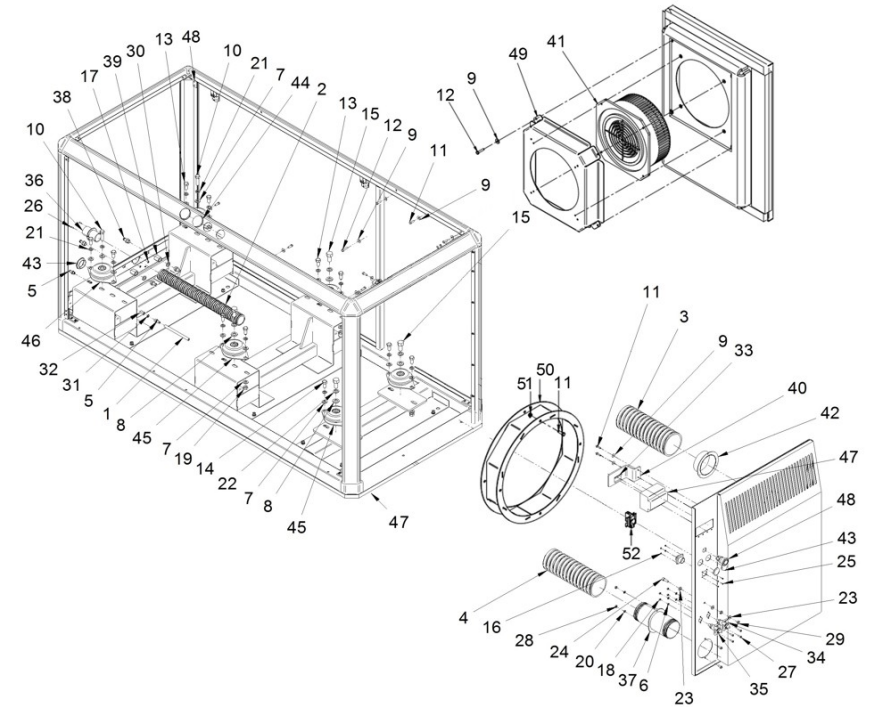

D_SDZ165GTST_09_2 Cabin Kit

Fig.	Ref.	Qty.	Descr.	Obs	From	UpTo
31	57000361	2	Washer 10-14-1,5			
32	60573041.39	1	ROD Coupling 1/8 BSP			
33	60573041.64	1	Switch Disconnecter Omega Bracket			
34	60573047	1	Battery Plug IN			
35	60573048	1	Battery Plug IN			
36	60594026	1	Water Wall Bushing D.42			
37	60594028	1	Exhaust Wall PASS D90			
38	60594041.39	4	Gasoil Wall Bushing D12 MALE			
39	60594041.40	2	ROD Coupling 3/8 BSP			
40	60594042.42	1	Switch Disconnecter Bracket			
41	6057A050	1	Centrifugal Fan PSB 230V		01/01/2022	
41	60594042.44	1	Fan HJEM 25 M4 (CASALS)			29/12/2021
42	60594042.64	1	Air TUBING D100			
43	60900508	2	Shutter 31			
44	60900514	2	Shutter 44			
45	61674001	4	Engine Mount Type F 40 SHA M16 H 41			
45	61674007	4	Engine Mount Type F BRB 110 A40 SHA M16 H 41		14/04/2023	
46	61674002	2	Engine Mount Type F 35 SHA M12 H 41			
46	61674006	2	Engine Mount Type F BRB 110 A40 SHA M12 H 41		14/04/2023	
47	60594042.10	1	BASEBOARD			
48	60573041.43	4	L Fastening Bracket			
49	6057A041.23B	1	Air Outlet Aluminium Sheet Box		01/01/2022	
50	60594042.25G	1	Spacer Ring		01/01/2022	
51	51123006	4	Nut DIN 985 M6 5.6		01/01/2022	
52	60900511	1	Stop PUSH BOTTOM Body			
NS	60594042.62	1	Dry Exhaust Cover	☒		
NS	60972074	1	0,44 M. Back Panel To Alt. Wiring Ground	☒		
NS	60972090	2	TER. PROTECTIVE 20 RED	☒		
NS	60972091	3	TER. PROTECTIVE 20 BLACK	☒		
NS	60972093	1	TER. PROTECTIVE 28 BLACK	☒		
NS	60974049	1	RED Battery POSITIVE Wiring	☒