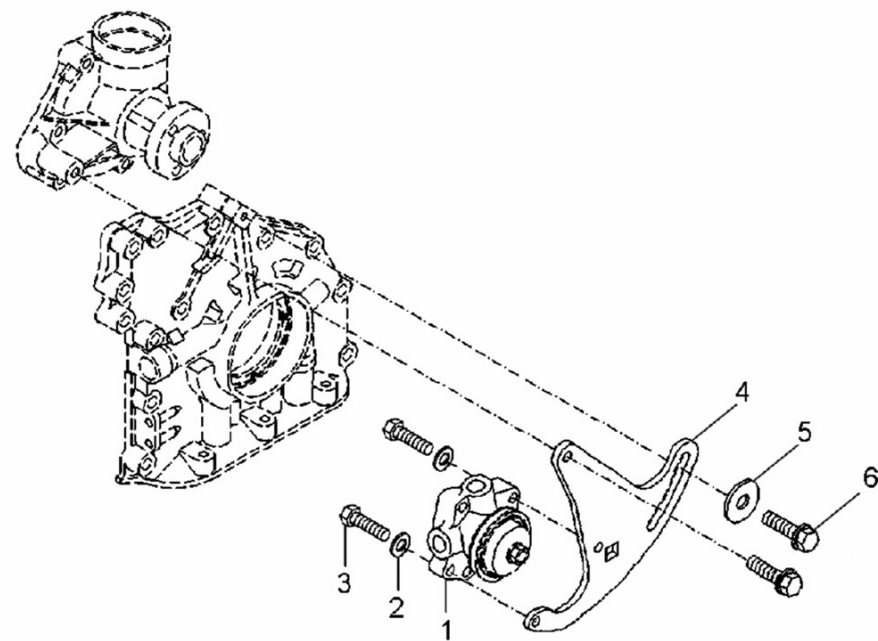

D_GJ01_4_6 Feed Pump

Fig.	Ref.	Qty.	Descr.	Obs	From	UpTo
1	19424040G	1	Fuel Pump			
2	19424043	2	Spring Washer			
3	52103258	2	Bolt DIN 912 M8-25 8.8			
4	19424041.1	1	Clamping Strap			
5	19424047.1	1	Plain Washer			
6	19424006	2	HEXAGON Bolt