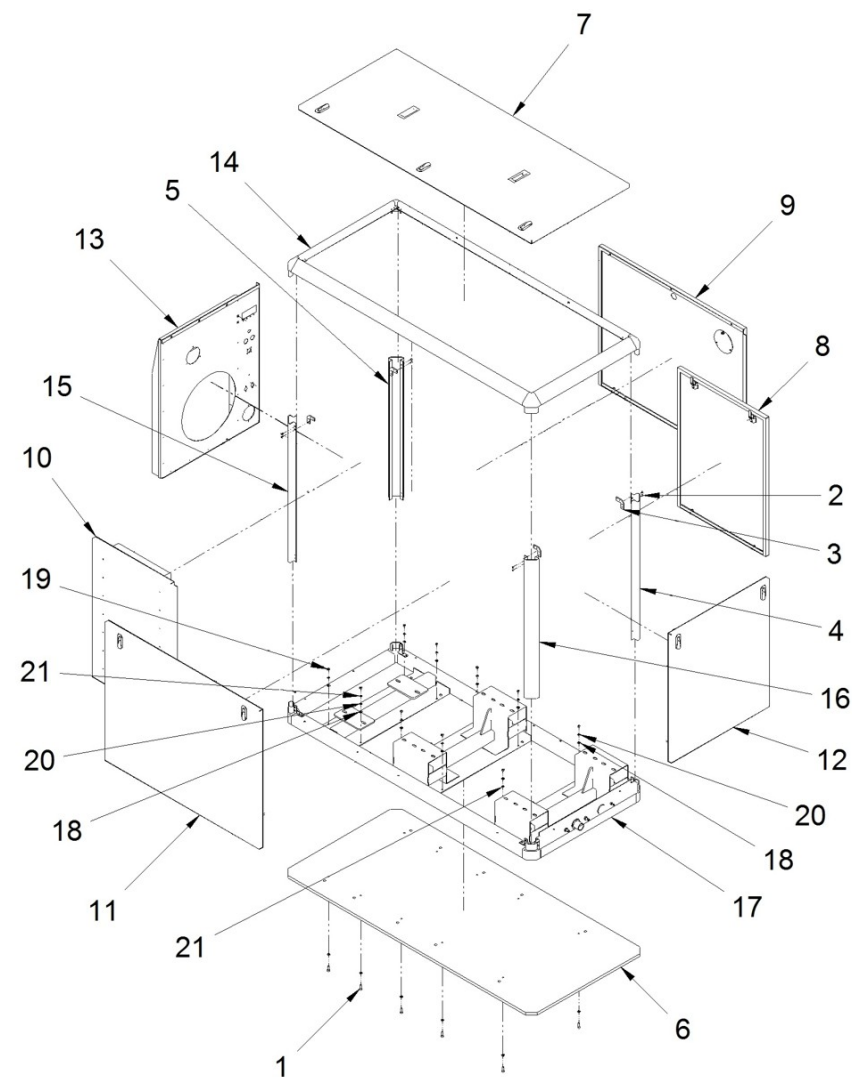

D_BGGI_4_1		Cabin				
Fig.	Ref.	Qty.	Descr.	Obs	From	UpTo
1	52103258	10	Bolt DIN 912 M8-25 8.8			
2	53105104	8	Bolt DIN 7991 M5-10 12.9			
3	60573041.43	4	L Fastening Bracket			
4	60594042.03	1	VERTICAL BAR			
5	60594042.04	1	VERTICAL BAR			
6	60594042.10	1	BASEBOARD			
7	60594042.20	1	Upper Panel			
8	60594042.21B	1	Side Panel			
9	60594042.21A	1	Side Panel			
10	60594042.22A	1	Output Panel			
11	60594042.22B	1	Output Panel			
12	60594042.24	1	FrontAL Panel			
13	60594042.25	1	Back Panel			
14	60594042.30	1	Upper FRAME			
15	60594042.31	1	VERTICAL BAR			
16	60594042.32	1	VERTICAL BAR			
17	60594042.61	0	Bottom Frame	#		
18	51030008	20	Washer DIN 125-8			
19	52120008	10	Nut DIN 934 M8 8.8			
20	53033008	9	Washer GROWER DIN 127-8			
21	53038008	2	Washer DIN 6798-A 8			