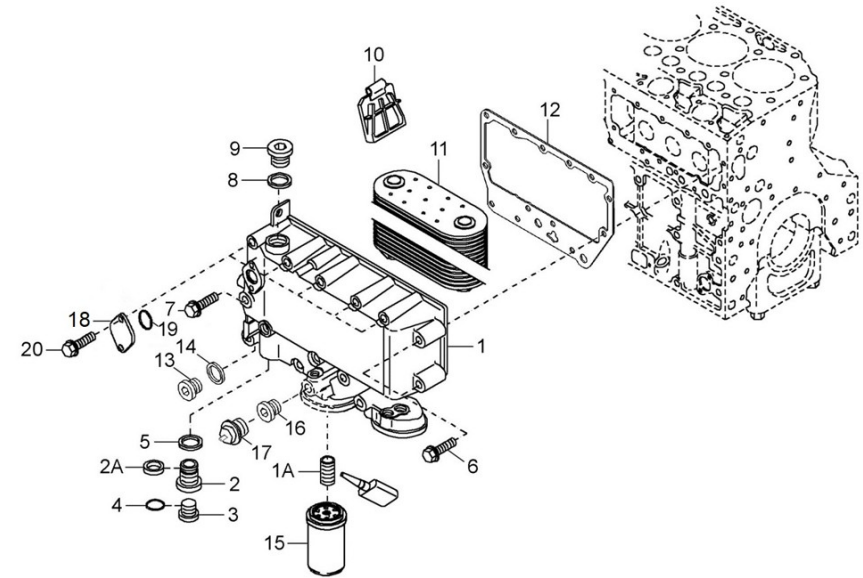

D_GI01_1_14		Oil Cooler			
Fig.	Ref.	Qty.	Descr.	Obs	From UpTo
1	19422110	1	Oil Cooler Box		04/12/2019
1A	19422114	1	Bush		
2	19422111	1	COLLAR Screw		
2A	19422115	1	Sealing Ring		
3	19422112	1	Plug		09/12/2019
4	19422113	1	O-Ring		
5	19422118	1	Sealing Ring		
6	19422120	3	HEXAGON Bolt		
7	19422124	10	HEXAGON Bolt		
8	19421019	1	Sealing Ring		
9	19422125	1	Screw Plug		09/12/2019
10	19422116	1	CORE Hole Plug		
11	19422117	1	Oil Cooler		
12	19424084	1	Gasket		
13	19424088	1	Screw Plug		04/12/2019
14	19424082	1	Sealing Ring		
15	19424051	1	Oil Filter Element SDZ 165/205/280		
16	19417001	1	Plug		
17	60900985	1	Pressure Sensor		
18	19422123	1	BLANK Flange		
19	19422121	1	O-Ring		
20	19422122	2	HEXAGON Bolt