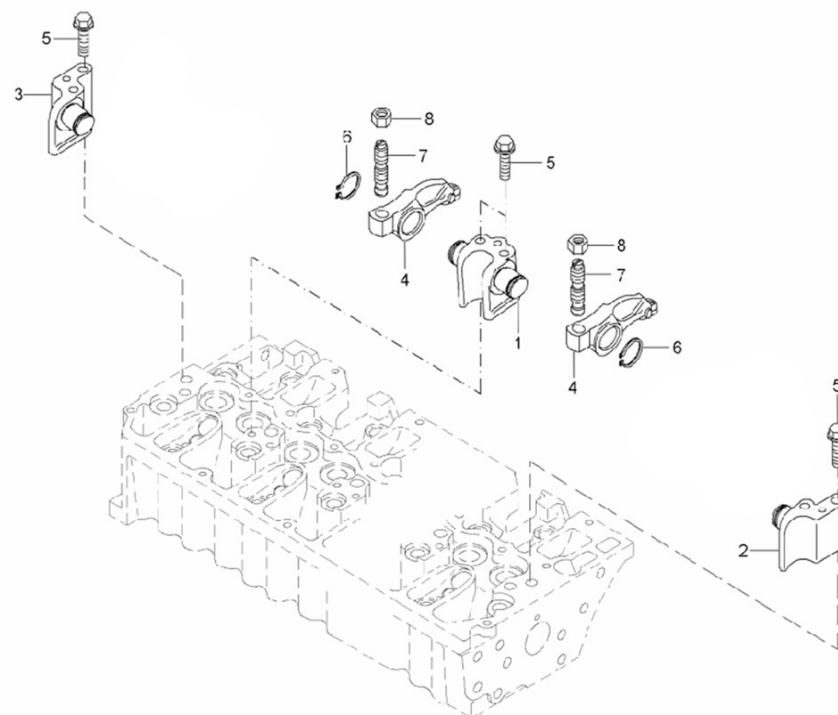

D_GJ01_1_3

Valve Drive

Fig.	Ref.	Qty.	Descr.	Obs	From	UpTo
1	19422045	3	Rocker ARM Bracket			
2	19422045.1	1	Rocker ARM Bracket			
3	19422045.5	1	Rocker arm bracket			
4	19422042	8	Rocker ARM			
5	19422053	10	HEXAGON Bolt			
6	19422047	8	CIRClip			
7	19622044	8	Screw Adjusting			
8	19422052	8	Nut